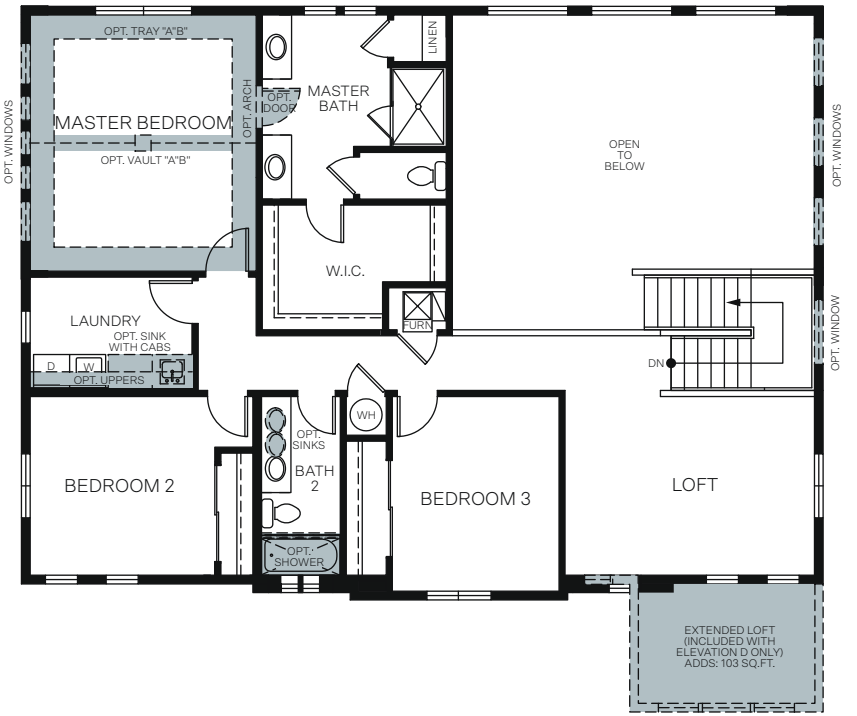

# Parkview At Shoreline

REDWOOD

Traditional (A)

Farmhouse (B)

Prairie (D)

TWO-STORY 2,886 SQ. FT.

FIRST FLOOR  
1,576 Sq.Ft.

SECOND FLOOR  
1,310 Sq.Ft.