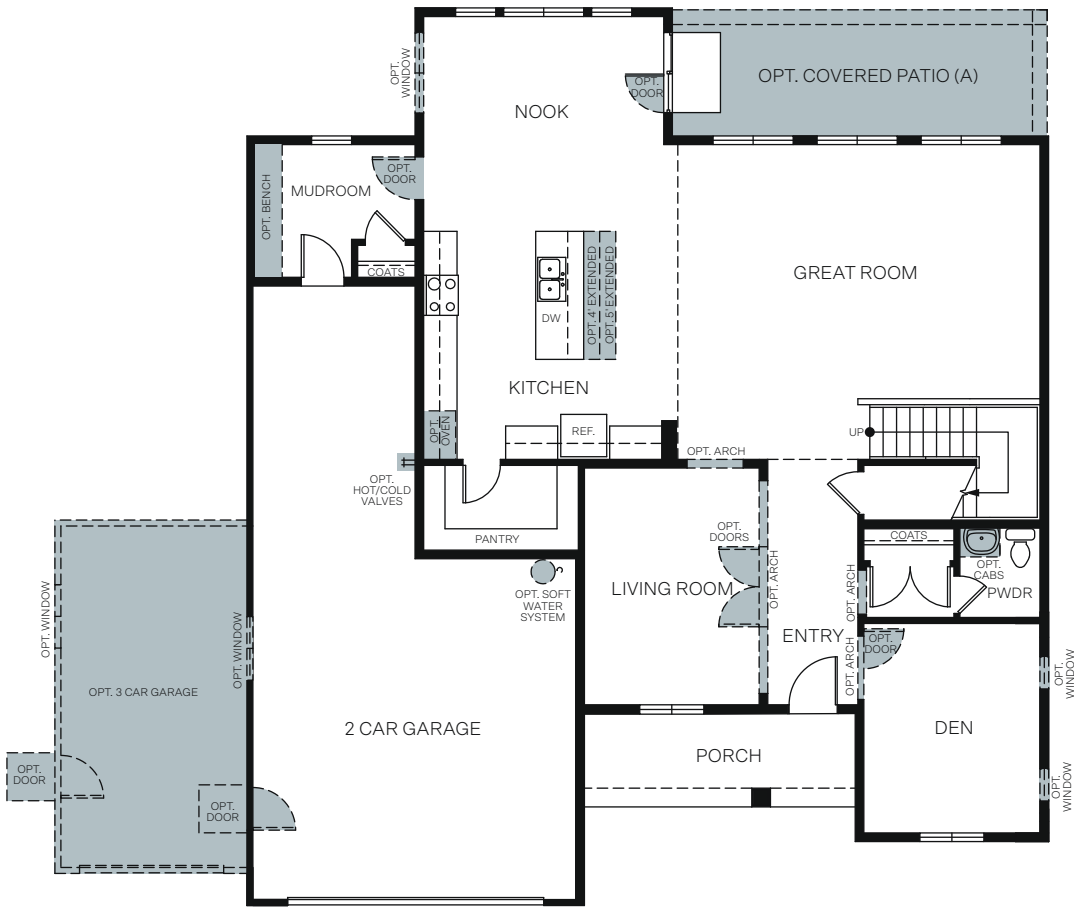

# Parkview At Shoreline

REDWOOD

Traditional (A)

Farmhouse (B)

Prairie (D)

TWO-STORY 2,886 SQ. FT.

FIRST FLOOR  
1,576 Sq.Ft.

SECOND FLOOR  
1,310 Sq.Ft.