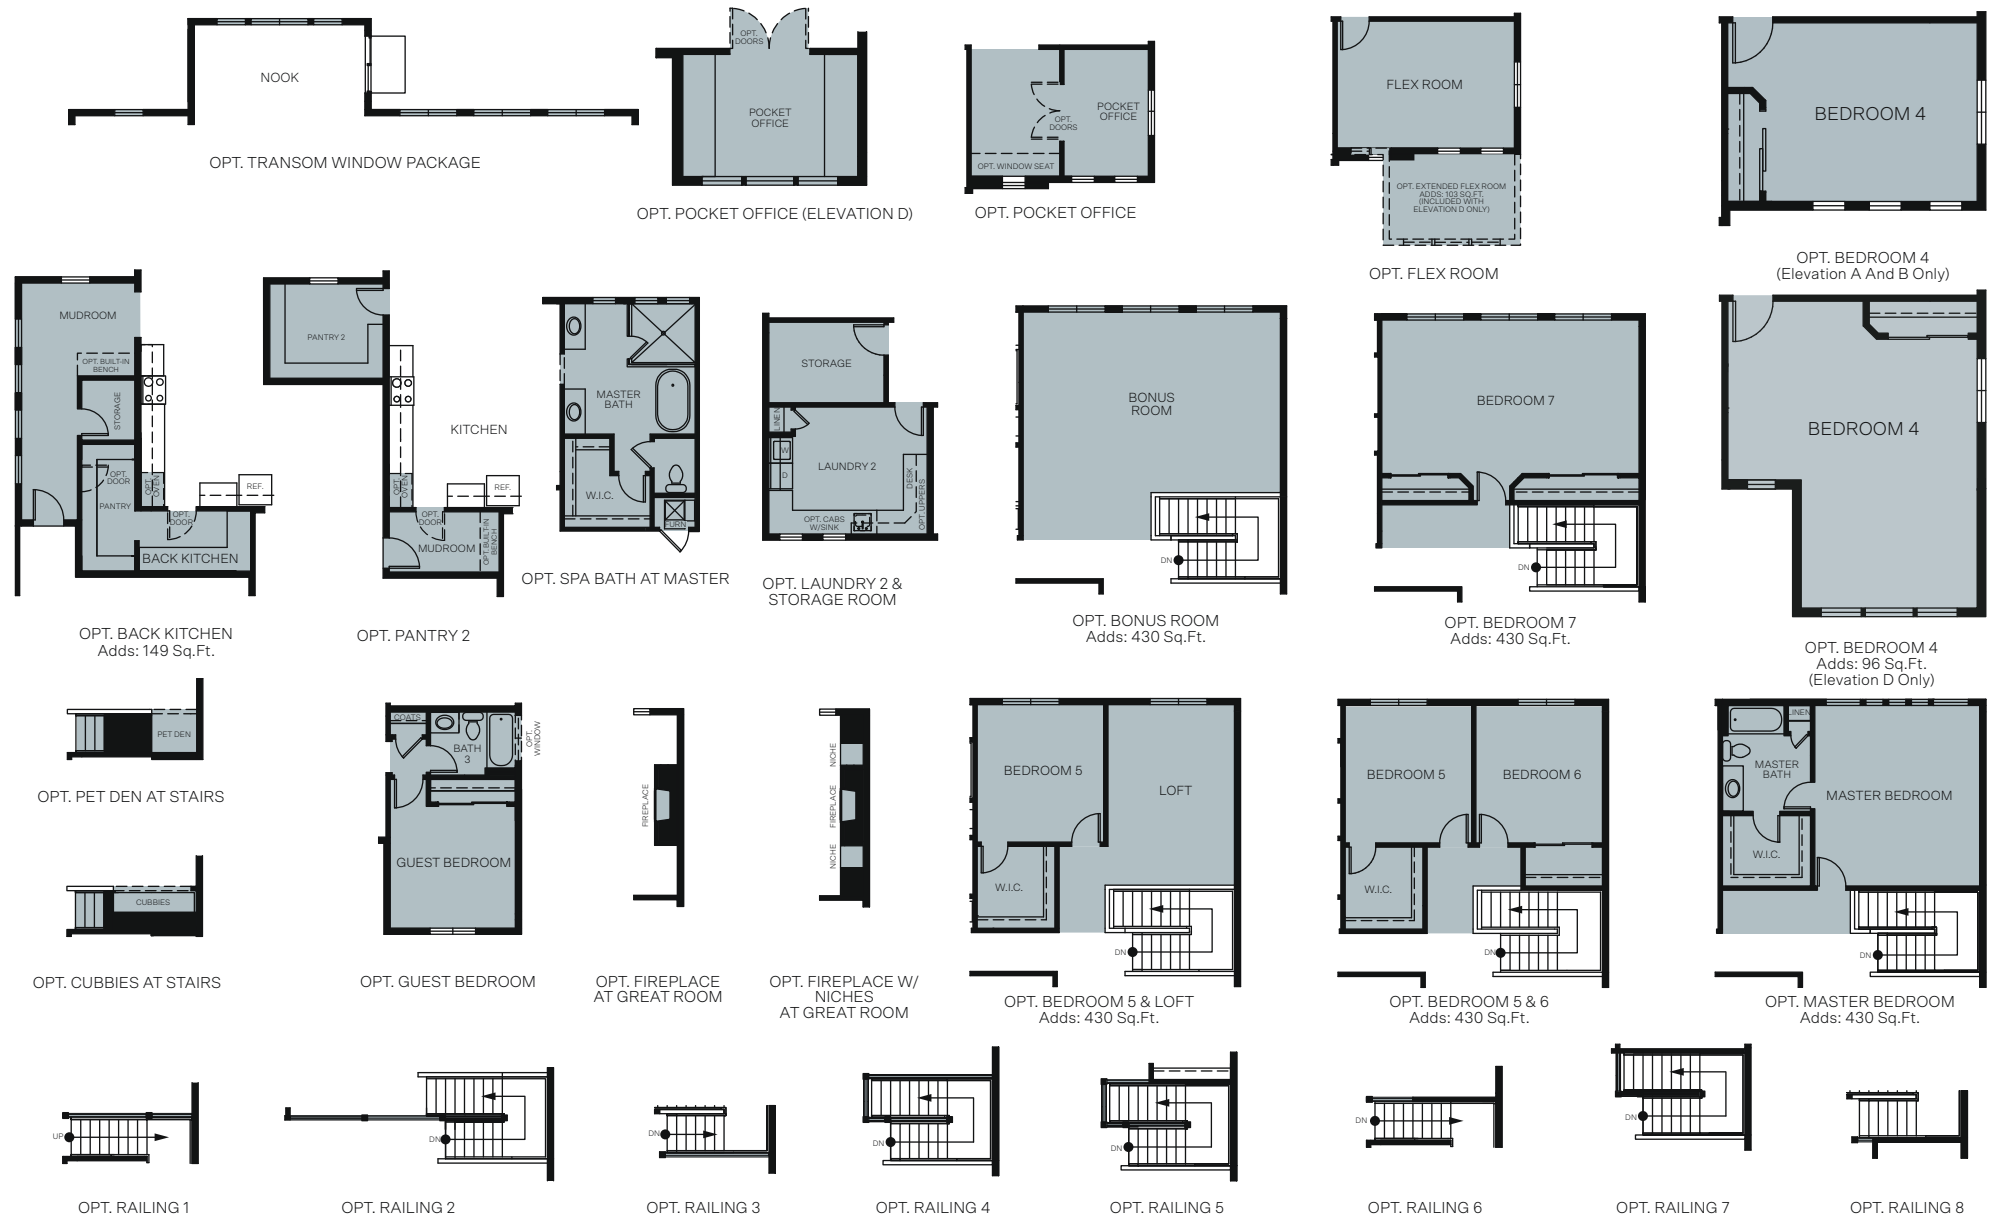

# Parkview At Shoreline

REDWOOD

Traditional (A)

Farmhouse (B)

Prairie (D)

TWO-STORY 2,886 SQ. FT.

FIRST FLOOR  
1,576 Sq.Ft.

SECOND FLOOR  
1,310 Sq.Ft.