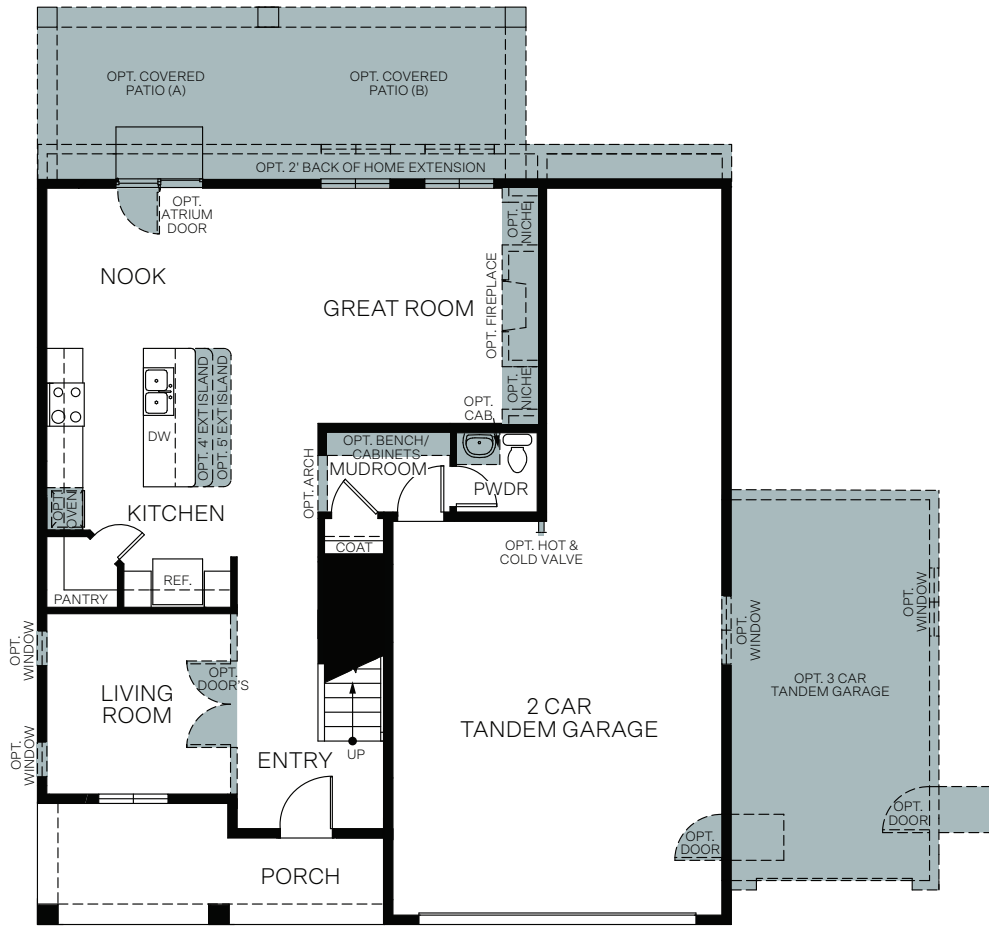

WoodsideHomes.com

Let's get you home.

Creekside

At Shoreline

STONEHAVEN

Farmhouse (B)

Craftsman (C)

Traditional (A)

Prairie (D)

TWO-STORY 2,188 SQ. FT.

FIRST FLOOR
927 Sq.Ft.

SECOND FLOOR
1,261 Sq.Ft.