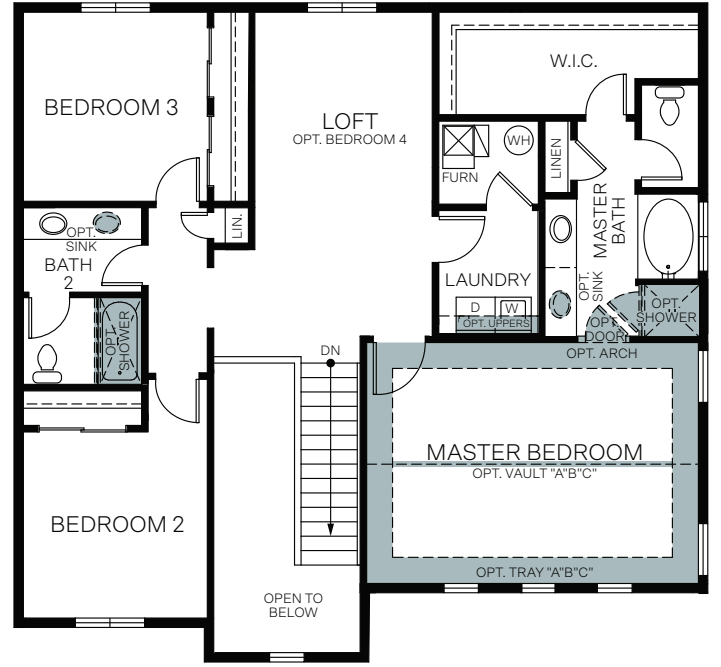

WoodsideHomes.com

Let's get you home.

Creekside

At Shoreline

STONEHAVEN

Farmhouse (B)

Craftsman (C)

Traditional (A)

Prairie (D)

TWO-STORY 2,188 SQ. FT.

FIRST FLOOR
927 Sq.Ft.

SECOND FLOOR
1,261 Sq.Ft.