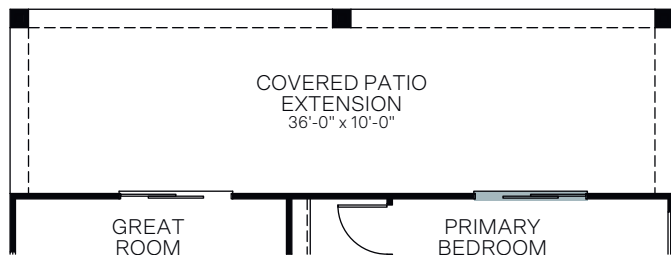

Mesquite

At North Creek

MICA | PLAN 3615

Spanish (A)

Craftsman (B)

Desert Prairie (C)

SINGLE-STORY • 1,519 SQ. FT.

OPTIONAL 6 FT. SLIDING GLASS DOOR AT PRIMARY BEDROOM
(ONLY AVAILABLE WITH COVERED PATIO EXTENSION)

OPTIONAL 12 FT. CENTER SLIDING GLASS DOOR AT GREAT ROOM
(ONLY AVAILABLE WITH COVERED PATIO EXTENSION)

OPTIONAL BONUS ROOM ILO BEDROOM 3

OPTIONAL DEN ILO BEDROOM 3