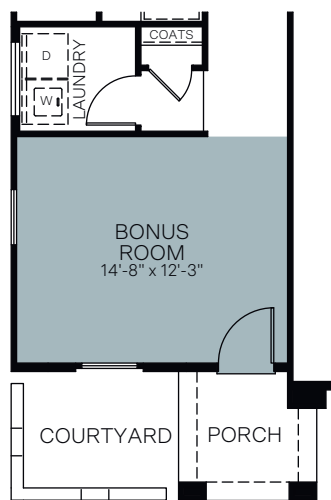

Mesquite

At North Creek

MICA | PLAN 3615

Spanish (A)

Craftsman (B)

Desert Prairie (C)

SINGLE-STORY • 1,519 SQ. FT.

OPTIONAL 6 FT. SLIDING GLASS DOOR AT PRIMARY BEDROOM
(ONLY AVAILABLE WITH COVERED PATIO EXTENSION)

OPTIONAL 12 FT. CENTER SLIDING GLASS DOOR AT GREAT ROOM
(ONLY AVAILABLE WITH COVERED PATIO EXTENSION)

OPTIONAL BONUS ROOM ILO BEDROOM 3

OPTIONAL DEN ILO BEDROOM 3