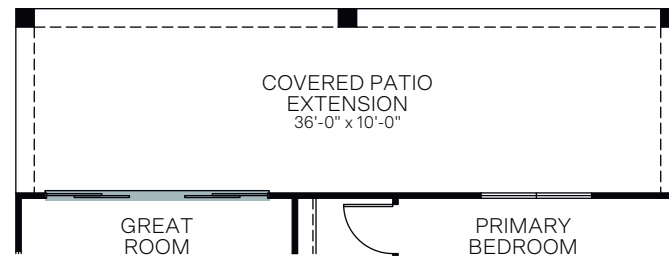

Mesquite

At North Creek

MICA | PLAN 3615

Spanish (A)

Craftsman (B)

Desert Prairie (C)

SINGLE-STORY • 1,519 SQ. FT.

OPTIONAL 6 FT. SLIDING GLASS DOOR AT PRIMARY BEDROOM
(ONLY AVAILABLE WITH COVERED PATIO EXTENSION)

OPTIONAL 12 FT. CENTER SLIDING GLASS DOOR AT GREAT ROOM
(ONLY AVAILABLE WITH COVERED PATIO EXTENSION)

OPTIONAL BONUS ROOM ILO BEDROOM 3

OPTIONAL DEN ILO BEDROOM 3