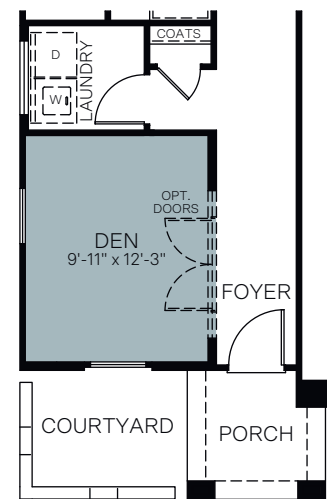

Mesquite

At North Creek

MICA | PLAN 3615

Spanish (A)

Craftsman (B)

Desert Prairie (C)

SINGLE-STORY • 1,519 SQ. FT.

OPTIONAL 6 FT. SLIDING GLASS DOOR AT PRIMARY BEDROOM
(ONLY AVAILABLE WITH COVERED PATIO EXTENSION)

OPTIONAL 12 FT. CENTER SLIDING GLASS DOOR AT GREAT ROOM
(ONLY AVAILABLE WITH COVERED PATIO EXTENSION)

OPTIONAL BONUS ROOM ILO BEDROOM 3

OPTIONAL DEN ILO BEDROOM 3