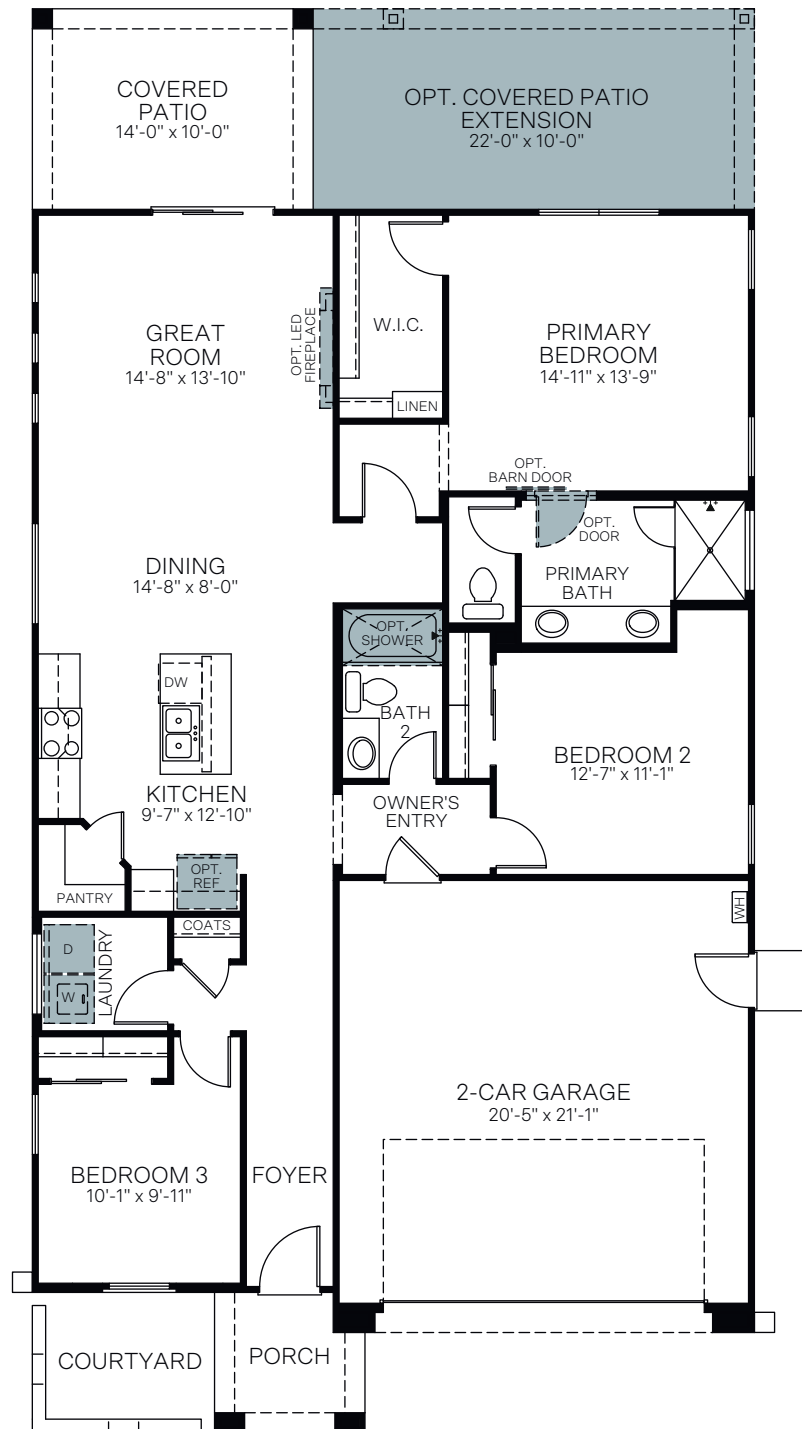

Mesquite

At North Creek

MICA | PLAN 3615

Spanish (A)

Craftsman (B)

Desert Prairie (C)

SINGLE-STORY • 1,519 SQ. FT.

OPTIONAL 6 FT. SLIDING GLASS DOOR AT PRIMARY BEDROOM
(ONLY AVAILABLE WITH COVERED PATIO EXTENSION)

OPTIONAL 12 FT. CENTER SLIDING GLASS DOOR AT GREAT ROOM
(ONLY AVAILABLE WITH COVERED PATIO EXTENSION)

OPTIONAL BONUS ROOM ILO BEDROOM 3

OPTIONAL DEN ILO BEDROOM 3