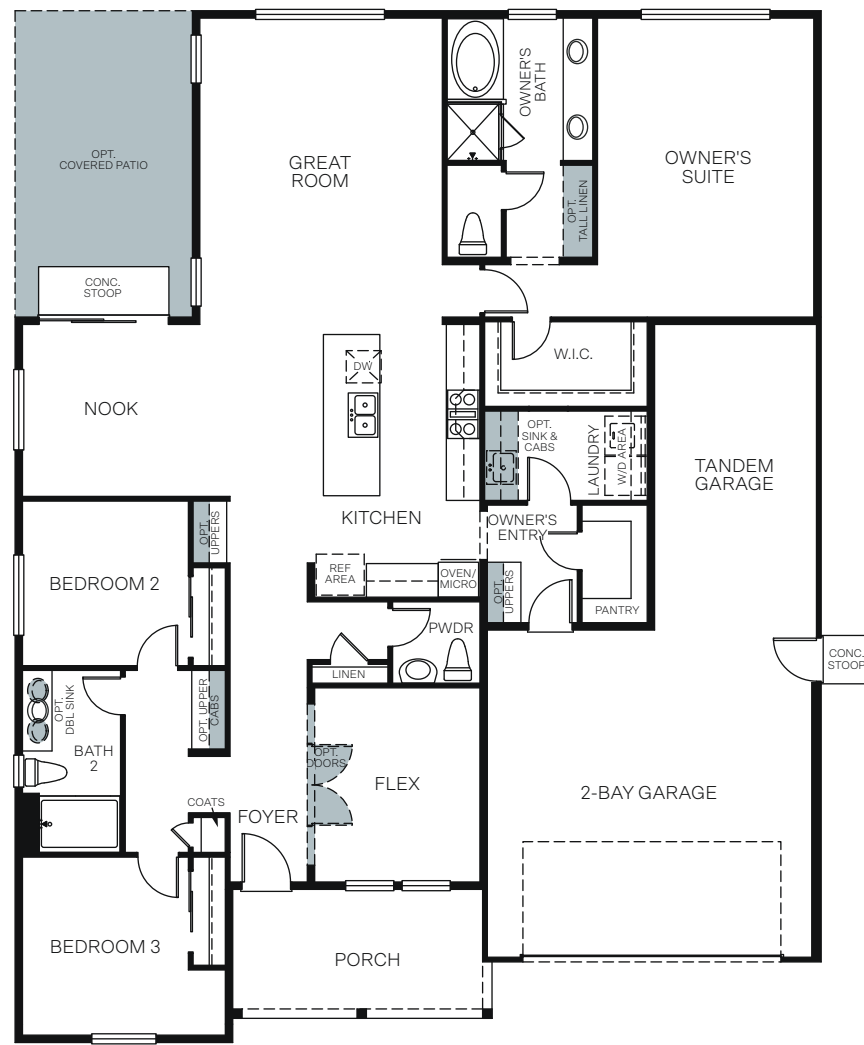

## At Copper Heights

OLIVE 5016

A - Cottage

B - Craftsman

C - Farmhouse

SINGLE STORY 2,115 - 2,311 SQ. FT.

FLOOR PLAN

OPT. CALIFORNIA ROOM  
INCLUDES (2) LARGE SLIDING DOORS

OPT. COVERED PATIO

OPT. EXERCISE AND STORAGE  
ILO TANDEM GARAGE  
+116 Sq. Ft.

OPT. SPA-LIKE BATH ILO TANDEM  
+180 Sq. Ft.

OPT. HOBBY AND LAUNDRY  
ILO TANDEM GARAGE  
+196 Sq. Ft.

OPT. DEN / LAUNDRY ILO TANDEM GARAGE  
+196 Sq. Ft.

OPT. WALK-IN SHOWER