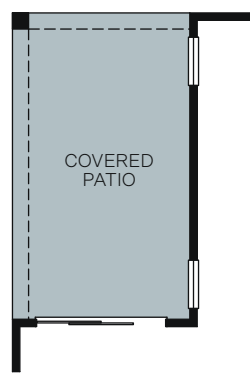

## At Copper Heights

OLIVE 5016

A - Cottage

B - Craftsman

C - Farmhouse

SINGLE STORY 2,115 - 2,311 SQ. FT.

FLOOR PLAN

OPT. CALIFORNIA ROOM  
INCLUDES (2) LARGE SLIDING DOORS

OPT. COVERED PATIO

OPT. EXERCISE AND STORAGE  
ILO TANDEM GARAGE  
+116 Sq. Ft.

OPT. SPA-LIKE BATH ILO TANDEM  
+180 Sq. Ft.

OPT. HOBBY AND LAUNDRY  
ILO TANDEM GARAGE  
+196 Sq. Ft.

OPT. DEN / LAUNDRY ILO TANDEM GARAGE  
+196 Sq. Ft.