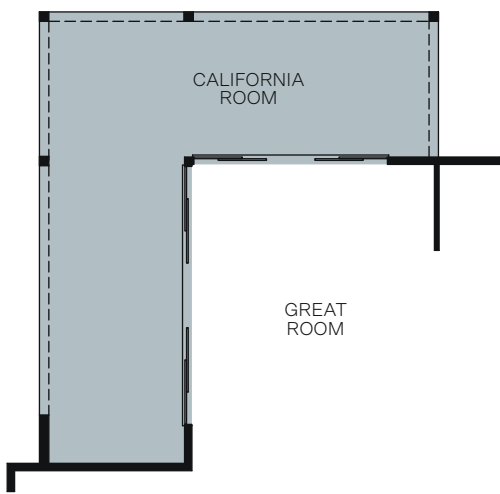

## At Copper Heights

OLIVE 5016

A - Cottage

B - Craftsman

C - Farmhouse

SINGLE STORY 2,115 - 2,311 SQ. FT.

FLOOR PLAN

OPT. CALIFORNIA ROOM  
INCLUDES (2) LARGE SLIDING DOORS

OPT. COVERED PATIO

OPT. EXERCISE AND STORAGE  
ILO TANDEM GARAGE  
+116 Sq. Ft.

OPT. SPA-LIKE BATH ILO TANDEM  
+180 Sq. Ft.

OPT. HOBBY AND LAUNDRY  
ILO TANDEM GARAGE  
+196 Sq. Ft.

OPT. DEN / LAUNDRY ILO TANDEM GARAGE  
+196 Sq. Ft.