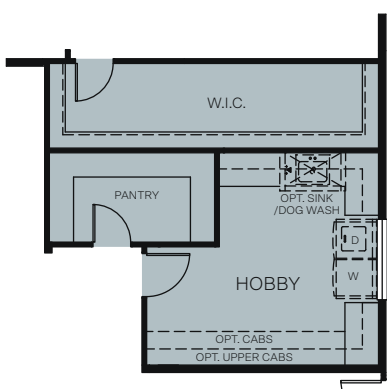

## At Copper Heights

OLIVE 5016

A - Cottage

B - Craftsman

C - Farmhouse

SINGLE STORY 2,115 - 2,311 SQ. FT.

FLOOR PLAN

OPT. CALIFORNIA ROOM  
INCLUDES (2) LARGE SLIDING DOORS

OPT. COVERED PATIO

OPT. EXERCISE AND STORAGE  
ILO TANDEM GARAGE  
+116 Sq. Ft.

OPT. SPA-LIKE BATH ILO TANDEM  
+180 Sq. Ft.

OPT. HOBBY AND LAUNDRY  
ILO TANDEM GARAGE  
+196 Sq. Ft.

OPT. DEN / LAUNDRY ILO TANDEM GARAGE  
+196 Sq. Ft.

OPT. WALK-IN SHOWER