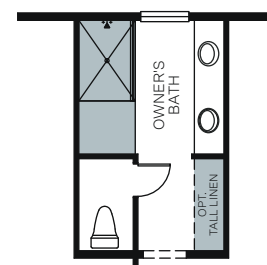

## At Copper Heights

OLIVE 5016

A - Cottage

B - Craftsman

C - Farmhouse

SINGLE STORY 2,115 - 2,311 SQ. FT.

FLOOR PLAN

OPT. CALIFORNIA ROOM  
INCLUDES (2) LARGE SLIDING DOORS

OPT. COVERED PATIO

OPT. EXERCISE AND STORAGE  
ILO TANDEM GARAGE  
+116 Sq. Ft.

OPT. SPA-LIKE BATH ILO TANDEM  
+180 Sq. Ft.

OPT. HOBBY AND LAUNDRY  
ILO TANDEM GARAGE  
+196 Sq. Ft.

OPT. DEN / LAUNDRY ILO TANDEM GARAGE  
+196 Sq. Ft.

OPT. WALK-IN SHOWER