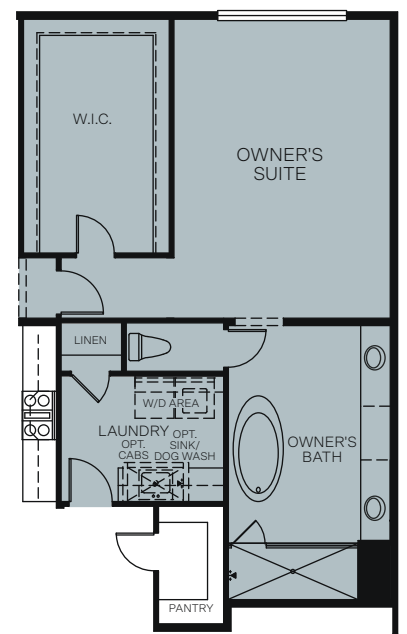

## At Copper Heights

OLIVE 5016

A - Cottage

B - Craftsman

C - Farmhouse

SINGLE STORY 2,115 - 2,311 SQ. FT.

FLOOR PLAN

OPT. CALIFORNIA ROOM  
INCLUDES (2) LARGE SLIDING DOORS

OPT. COVERED PATIO

OPT. EXERCISE AND STORAGE  
ILO TANDEM GARAGE  
+116 Sq. Ft.

OPT. SPA-LIKE BATH ILO TANDEM  
+180 Sq. Ft.

OPT. HOBBY AND LAUNDRY  
ILO TANDEM GARAGE  
+196 Sq. Ft.

OPT. DEN / LAUNDRY ILO TANDEM GARAGE  
+196 Sq. Ft.

OPT. WALK-IN SHOWER