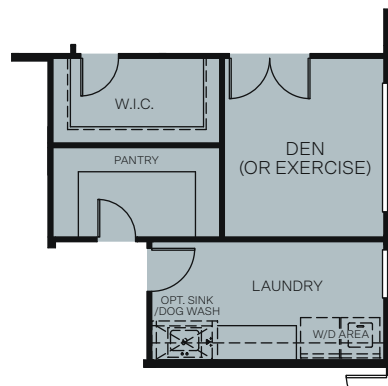

## At Copper Heights

OLIVE 5016

A - Cottage

B - Craftsman

C - Farmhouse

SINGLE STORY 2,115 - 2,311 SQ. FT.

FLOOR PLAN

OPT. CALIFORNIA ROOM  
INCLUDES (2) LARGE SLIDING DOORS

OPT. COVERED PATIO

OPT. EXERCISE AND STORAGE  
ILO TANDEM GARAGE  
+116 Sq. Ft.

OPT. SPA-LIKE BATH ILO TANDEM  
+180 Sq. Ft.

OPT. HOBBY AND LAUNDRY  
ILO TANDEM GARAGE  
+196 Sq. Ft.

OPT. DEN / LAUNDRY ILO TANDEM GARAGE  
+196 Sq. Ft.

OPT. WALK-IN SHOWER