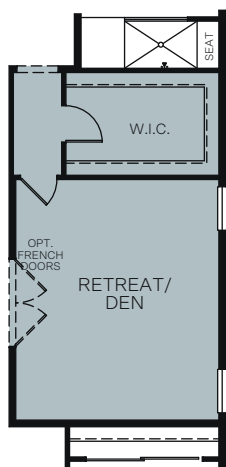

# Ivy Gate Series

At Farmstead

THE BEAUMONT 7040

A - Traditional Farmhouse

B - Modern Farmhouse

C - Artisan Farmhouse

SINGLE STORY 3,588 SQ. FT.

FLOOR PLAN

OPTIONS

OPT. CALIFORNIA ROOM

OPT. RETREAT & DEN ILO BEDROOM 4

OPT. BEDROOM 5 AT BONUS ROOM

OPT. EXTENDED PANTRY