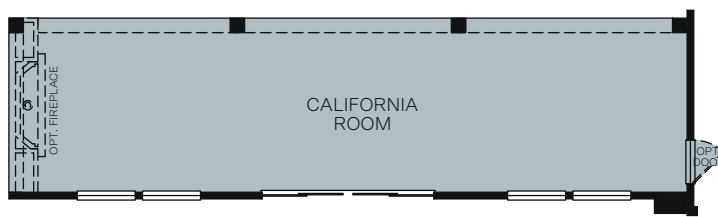

# Ivy Gate Series

At Farmstead

THE BEAUMONT 7040

A - Traditional Farmhouse

B - Modern Farmhouse

C - Artisan Farmhouse

SINGLE STORY 3,588 SQ. FT.

FLOOR PLAN

OPTIONS

OPT. CALIFORNIA ROOM

OPT. RETREAT & DEN ILO BEDROOM 4

OPT. BEDROOM 5 AT BONUS ROOM

OPT. EXTENDED PANTRY