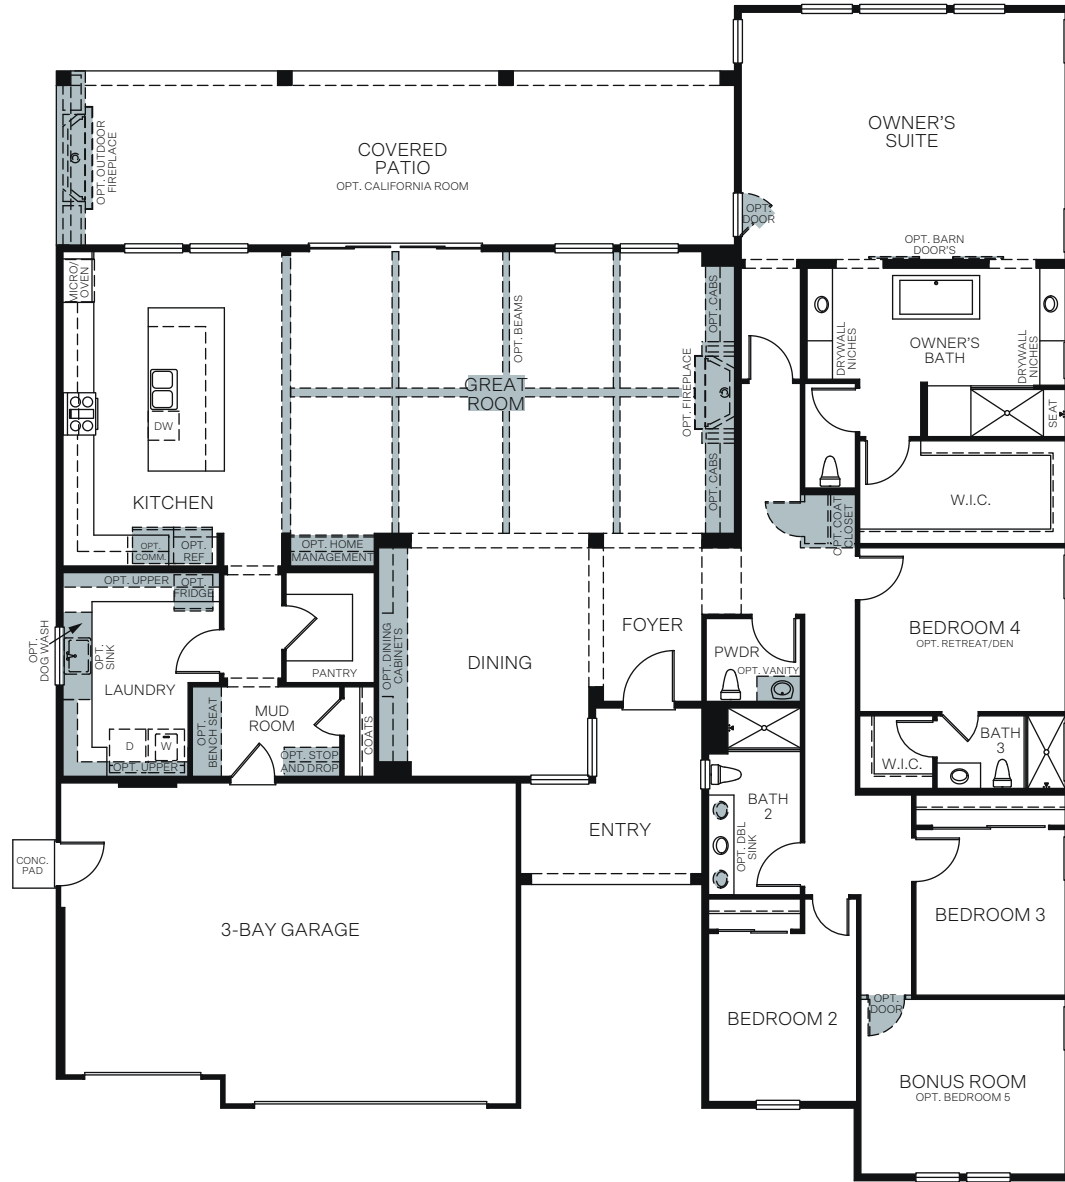

# Ivy Gate Series

At Farmstead

THE BEAUMONT 7040

A - Traditional Farmhouse

B - Modern Farmhouse

C - Artisan Farmhouse

SINGLE STORY 3,588 SQ. FT.

FLOOR PLAN

OPTIONS

OPT. CALIFORNIA ROOM

OPT. RETREAT & DEN ILO BEDROOM 4

OPT. BEDROOM 5 AT BONUS ROOM

OPT. EXTENDED PANTRY