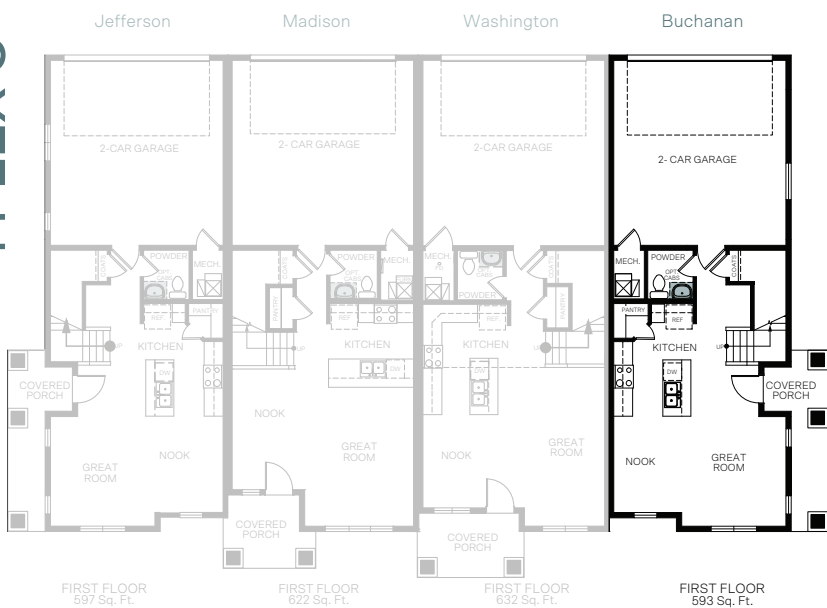

WoodsideHomes.com

Let's get you home.

Legacy

At Meadowbrook

BUCHANAN

TWO-STORY 1,537 SQ. FT.

FIRST FLOOR
593 Sq. Ft.

SECOND FLOOR
944 Sq. Ft.

FLOOR PLAN LAYOUT

4 PLEX C

5 PLEX B

6 PLEX B

Woodside Homes reserves the right to change floor plans, features, elevations, prices, materials and specifications without notice. All square footages and measurements are approximate. Please see Sales Professional for full details. 08/2024