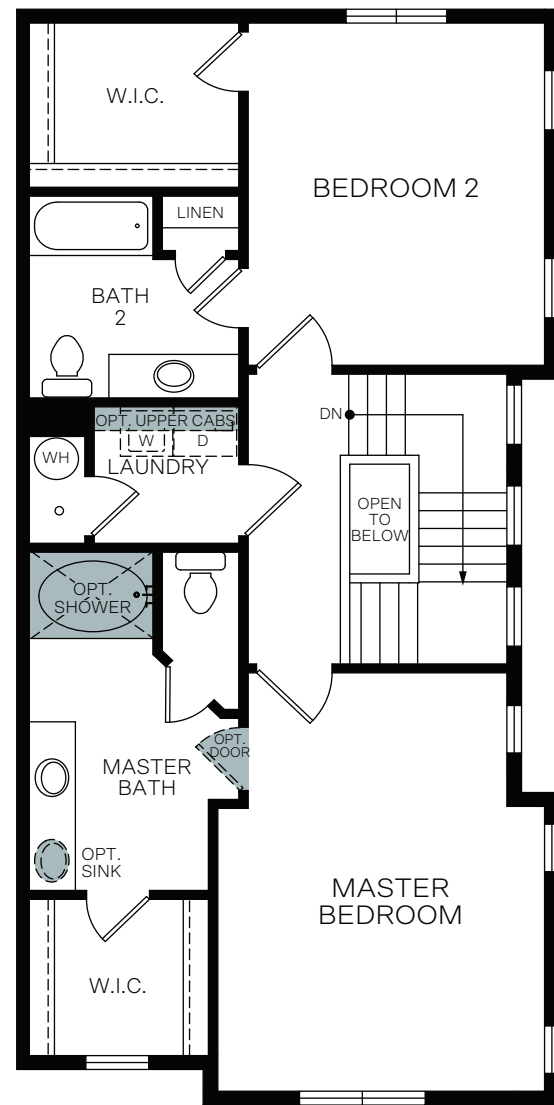

WoodsideHomes.com

Let's get you home.

Legacy

At Meadowbrook

BUCHANAN

TWO-STORY 1,537 SQ. FT.

FIRST FLOOR
593 Sq. Ft.

SECOND FLOOR
944 Sq. Ft.

FLOOR PLAN LAYOUT

4 PLEX C

5 PLEX B

6 PLEX B

Woodside Homes reserves the right to change floor plans, features, elevations, prices, materials and specifications without notice. All square footages and measurements are approximate. Please see Sales Professional for full details. 08/2024