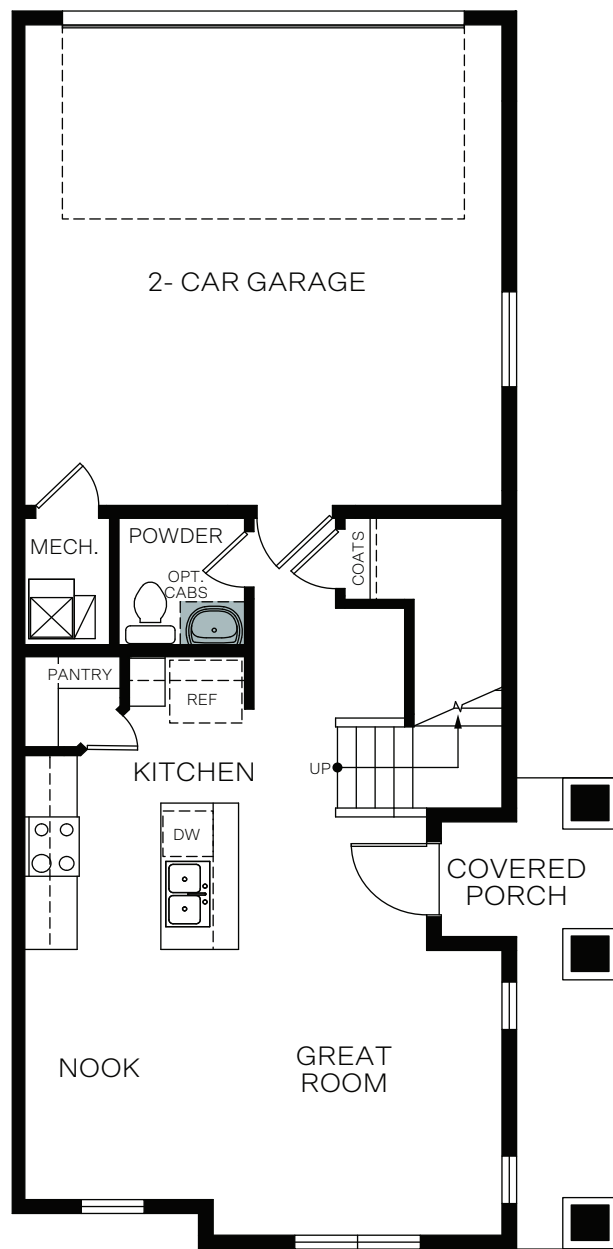

WoodsideHomes.com

Let's get you home.

Legacy

At Meadowbrook

BUCHANAN

TWO-STORY 1,537 SQ. FT.

FIRST FLOOR
593 Sq. Ft.

SECOND FLOOR
944 Sq. Ft.

FLOOR PLAN LAYOUT

4 PLEX C

5 PLEX B

6 PLEX B

Woodside Homes reserves the right to change floor plans, features, elevations, prices, materials and specifications without notice. All square footages and measurements are approximate. Please see Sales Professional for full details. 08/2024