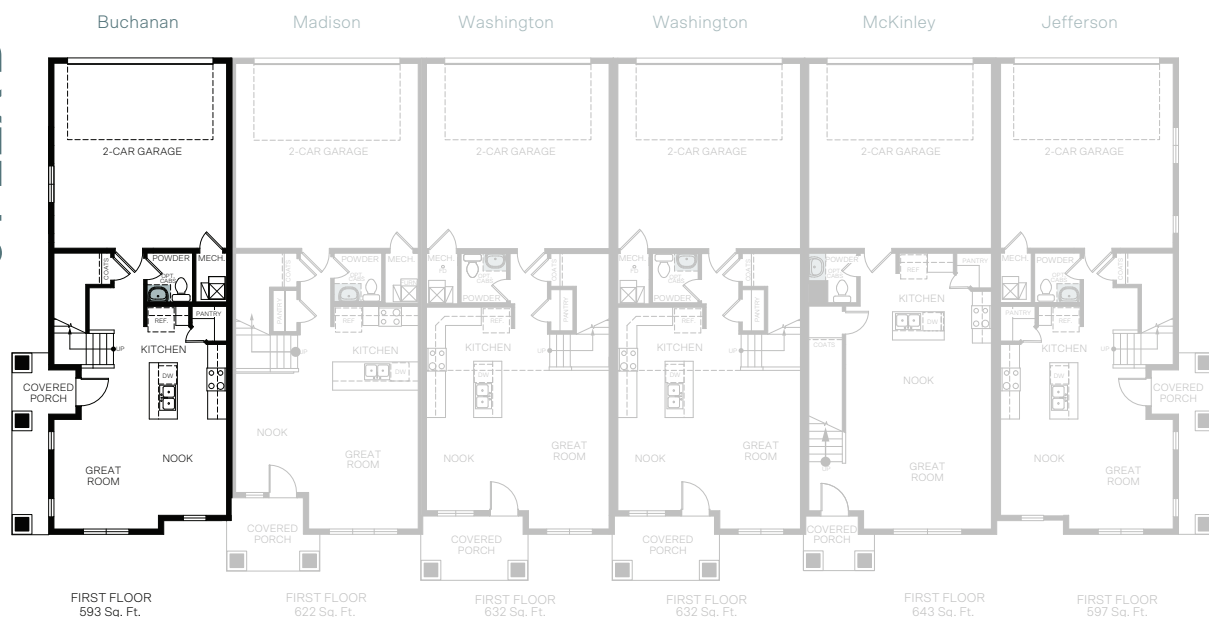

WoodsideHomes.com

Let's get you home.

Legacy

At Meadowbrook

BUCHANAN

TWO-STORY 1,537 SQ. FT.

FIRST FLOOR
593 Sq. Ft.

SECOND FLOOR
944 Sq. Ft.

FLOOR PLAN LAYOUT

4 PLEX C

5 PLEX B

6 PLEX B

Woodside Homes reserves the right to change floor plans, features, elevations, prices, materials and specifications without notice. All square footages and measurements are approximate. Please see Sales Professional for full details. 08/2024