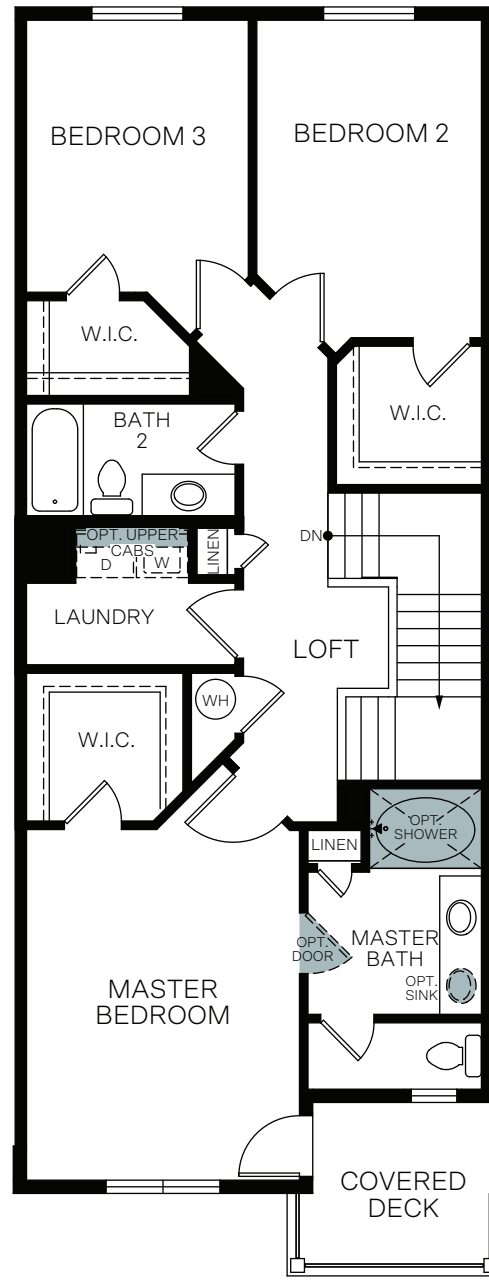

WoodsideHomes.com

Let's get you home.

Legacy

At Meadowbrook

MADISON

4 Plex C

5 Plex B

6 Plex B

TWO-STORY 1,580 SQ. FT.

FIRST FLOOR
613 Sq. Ft.

SECOND FLOOR
967 Sq. Ft.

FLOOR PLAN LAYOUT

4 PLEX C

5 PLEX B

6 PLEX B