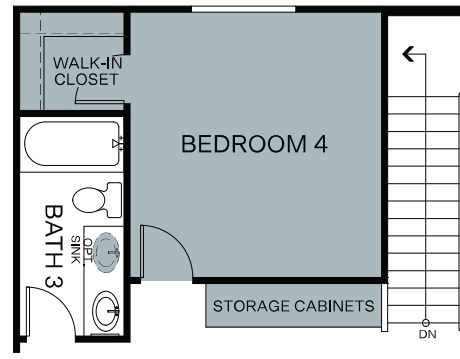

# Serenata At Cadence

LUCCA PLAN 2

Spanish Colonial

Tuscan

Desert Contemporary

TWO STORY | 2,488 SQ. FT.

FIRST FLOOR

SECOND FLOOR

## LUCCA PLAN 2 OPTIONAL FEATURES

OPT. DECK AT LOFT  
(or AT OPT. BEDROOM 4)

OPT. BEDROOM 4 ILO LOFT

OPT. HOME PLUS SUITE  
ILO FLEX & BEDROOM 2

OPT. FREE STANDING TUB

OPT. DROP-IN TUB

OPT. ALTERNATE LAUNDRY  
(TO ACCOMMODATE  
OPT. STACKED W/D)