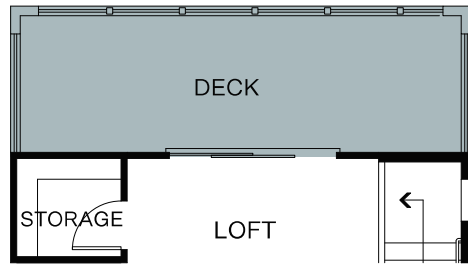

# Serenata At Cadence

LUCCA PLAN 2

Spanish Colonial

Tuscan

Desert Contemporary

TWO STORY | 2,488 SQ. FT.

FIRST FLOOR

SECOND FLOOR

## LUCCA PLAN 2 OPTIONAL FEATURES

OPT. DECK AT LOFT  
(or AT OPT. BEDROOM 4)

OPT. BEDROOM 4 ILO LOFT

OPT. HOME PLUS SUITE  
ILO FLEX & BEDROOM 2

OPT. FREE STANDING TUB

OPT. DROP-IN TUB

OPT. ALTERNATE LAUNDRY  
(TO ACCOMMODATE  
OPT. STACKED W/D)