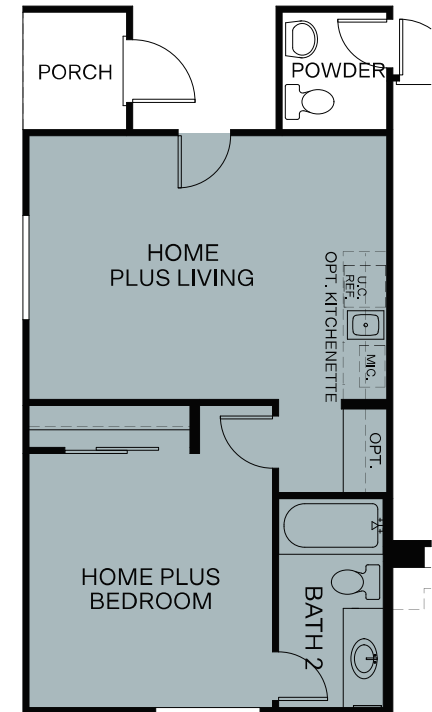

# Serenata At Cadence

LUCCA PLAN 2

Spanish Colonial

Tuscan

Desert Contemporary

TWO STORY | 2,488 SQ. FT.

FIRST FLOOR

SECOND FLOOR

## LUCCA PLAN 2 OPTIONAL FEATURES

OPT. DECK AT LOFT  
(or AT OPT. BEDROOM 4)

OPT. BEDROOM 4 ILO LOFT

OPT. HOME PLUS SUITE  
ILO FLEX & BEDROOM 2

OPT. FREE STANDING TUB

OPT. DROP-IN TUB

OPT. ALTERNATE LAUNDRY  
(TO ACCOMMODATE  
OPT. STACKED W/D)