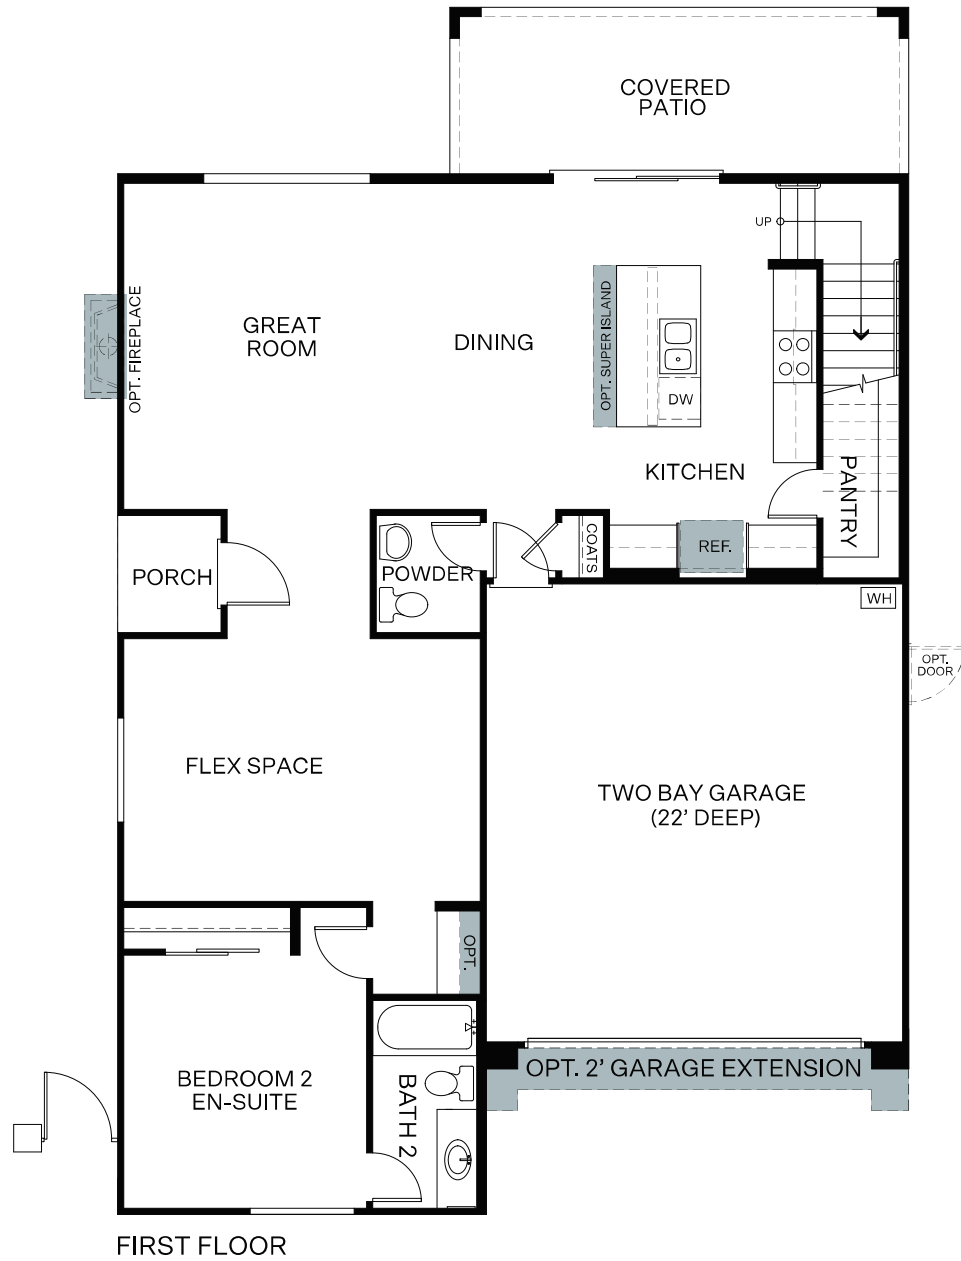

# Serenata At Cadence

LUCCA PLAN 2

Spanish Colonial

Tuscan

Desert Contemporary

TWO STORY | 2,488 SQ. FT.

FIRST FLOOR

SECOND FLOOR

## LUCCA PLAN 2 OPTIONAL FEATURES

OPT. DECK AT LOFT  
(or AT OPT. BEDROOM 4)

OPT. BEDROOM 4 ILO LOFT

OPT. HOME PLUS SUITE  
ILO FLEX & BEDROOM 2

OPT. FREE STANDING TUB

OPT. DROP-IN TUB

OPT. ALTERNATE LAUNDRY  
(TO ACCOMMODATE  
OPT. STACKED W/D)