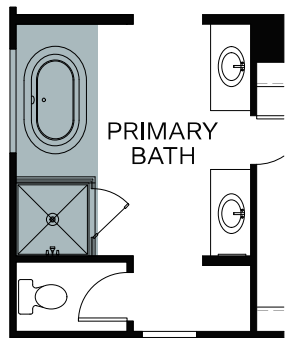

# Serenata At Cadence

LUCCA PLAN 2

Spanish Colonial

Tuscan

Desert Contemporary

TWO STORY | 2,488 SQ. FT.

FIRST FLOOR

SECOND FLOOR

## LUCCA PLAN 2 OPTIONAL FEATURES

OPT. DECK AT LOFT  
(or AT OPT. BEDROOM 4)

OPT. BEDROOM 4 ILO LOFT

OPT. HOME PLUS SUITE  
ILO FLEX & BEDROOM 2

OPT. FREE STANDING TUB

OPT. DROP-IN TUB

OPT. ALTERNATE LAUNDRY  
(TO ACCOMMODATE  
OPT. STACKED W/D)