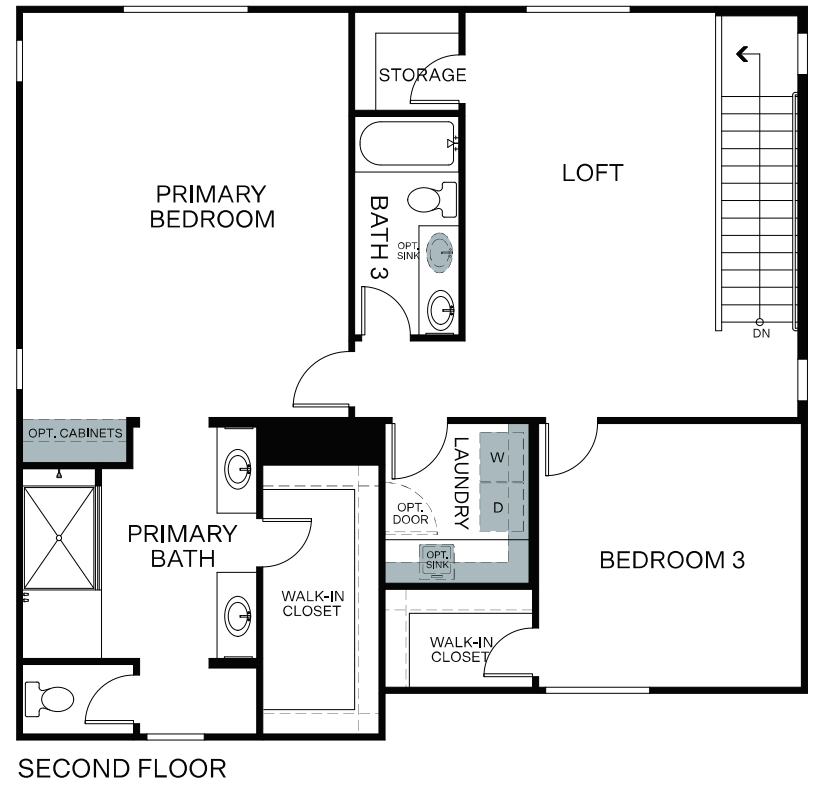

# Serenata At Cadence

LUCCA PLAN 2

Spanish Colonial

Tuscan

Desert Contemporary

TWO STORY | 2,488 SQ. FT.

FIRST FLOOR

SECOND FLOOR

## LUCCA PLAN 2 OPTIONAL FEATURES

OPT. DECK AT LOFT  
(or AT OPT. BEDROOM 4)

OPT. BEDROOM 4 ILO LOFT

OPT. HOME PLUS SUITE  
ILO FLEX & BEDROOM 2

OPT. FREE STANDING TUB

OPT. DROP-IN TUB

OPT. ALTERNATE LAUNDRY  
(TO ACCOMMODATE  
OPT. STACKED W/D)