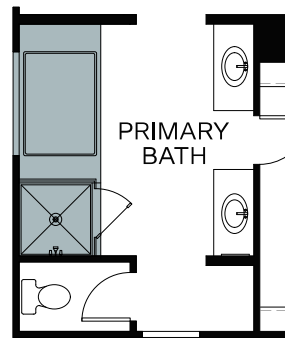

# Serenata At Cadence

LUCCA PLAN 2

Spanish Colonial

Tuscan

Desert Contemporary

TWO STORY | 2,488 SQ. FT.

FIRST FLOOR

SECOND FLOOR

## LUCCA PLAN 2 OPTIONAL FEATURES

OPT. DECK AT LOFT  
(or AT OPT. BEDROOM 4)

OPT. BEDROOM 4 ILO LOFT

OPT. HOME PLUS SUITE  
ILO FLEX & BEDROOM 2

OPT. FREE STANDING TUB

OPT. DROP-IN TUB

OPT. ALTERNATE LAUNDRY  
(TO ACCOMMODATE  
OPT. STACKED W/D)