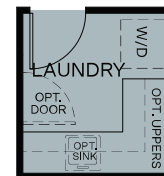

## LUCCA PLAN 2 OPTIONAL FEATURES

OPT. DECK AT LOFT  
(or AT OPT. BEDROOM 4)

OPT. BEDROOM 4 ILO LOFT

OPT. HOME PLUS SUITE  
ILO FLEX & BEDROOM 2

OPT. FREE STANDING TUB

OPT. DROP-IN TUB

OPT. ALTERNATE LAUNDRY  
(TO ACCOMMODATE  
OPT. STACKED W/D)