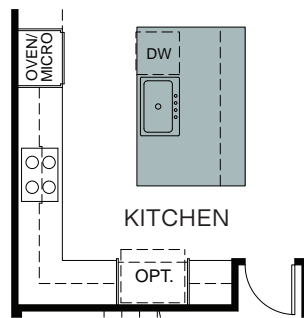

# NOLAN PLAN 1 OPTIONAL FEATURES

OPT. GUEST SUITE  
ILO TANDEM BAY

OPTIONAL BONUS  
ROOM IN LIEU OF  
TANDEM BAY

OPT. OFFICE  
ILO FLEX SPACE

OPT. BEDROOM 4 w/BATH 3  
ILO FLEX SPACE

OPT. SUPER ISLAND

OPT. DROP-IN TUB

OPT. FREE  
STANDING TUB

OPT. BEDROOM 5 EN-SUITE  
ILO LOFT