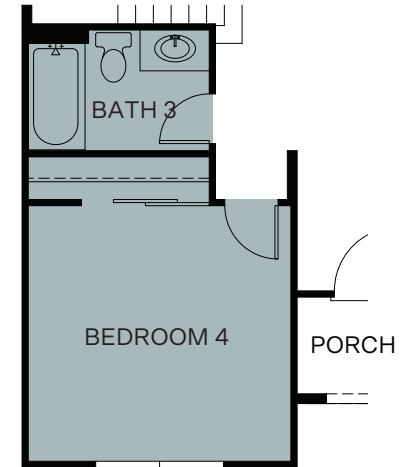

# Adair at Cadence

NOLAN PLAN 1

Spanish Colonial

Tuscan

Desert Contemporary

TWO STORY | 2,769 SQ. FT.

# NOLAN PLAN 1 OPTIONAL FEATURES

OPT. GUEST SUITE  
ILO TANDEM BAY

OPTIONAL BONUS  
ROOM IN LIEU OF  
TANDEM BAY

OPT. OFFICE  
ILO FLEX SPACE

OPT. BEDROOM 4 w/BATH 3  
ILO FLEX SPACE

OPT. SUPER ISLAND

OPT. DROP-IN TUB

OPT. FREE  
STANDING TUB

OPT. BEDROOM 5 EN-SUITE  
ILO LOFT