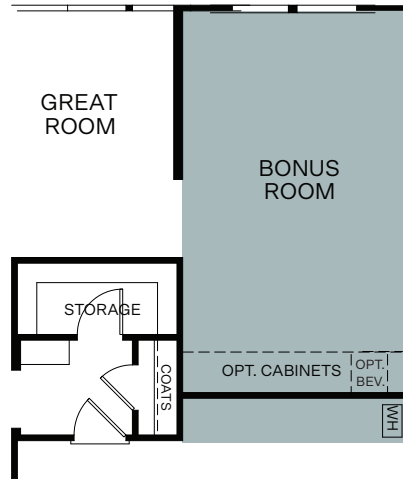

# Adair at Cadence

NOLAN PLAN 1

Spanish Colonial

Tuscan

Desert Contemporary

TWO STORY | 2,769 SQ. FT.

# NOLAN PLAN 1 OPTIONAL FEATURES

OPT. GUEST SUITE  
ILO TANDEM BAY

OPTIONAL BONUS  
ROOM IN LIEU OF  
TANDEM BAY

OPT. OFFICE  
ILO FLEX SPACE

OPT. BEDROOM 4 w/BATH 3  
ILO FLEX SPACE

OPT. SUPER ISLAND

OPT. DROP-IN TUB

OPT. FREE  
STANDING TUB

OPT. BEDROOM 5 EN-SUITE  
ILO LOFT