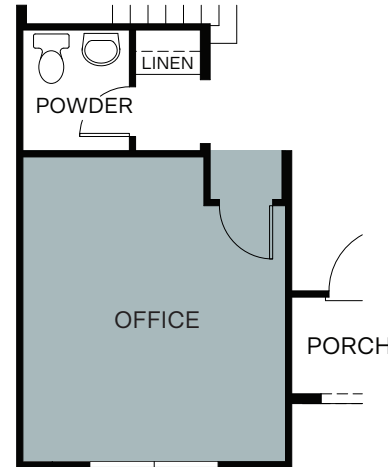

# Adair at Cadence

NOLAN PLAN 1

Spanish Colonial

Tuscan

Desert Contemporary

TWO STORY | 2,769 SQ. FT.

# NOLAN PLAN 1 OPTIONAL FEATURES

OPT. GUEST SUITE  
ILO TANDEM BAY

OPTIONAL BONUS  
ROOM IN LIEU OF  
TANDEM BAY

OPT. OFFICE  
ILO FLEX SPACE

OPT. BEDROOM 4 w/BATH 3  
ILO FLEX SPACE

OPT. SUPER ISLAND

OPT. DROP-IN TUB

OPT. FREE  
STANDING TUB

OPT. BEDROOM 5 EN-SUITE  
ILO LOFT