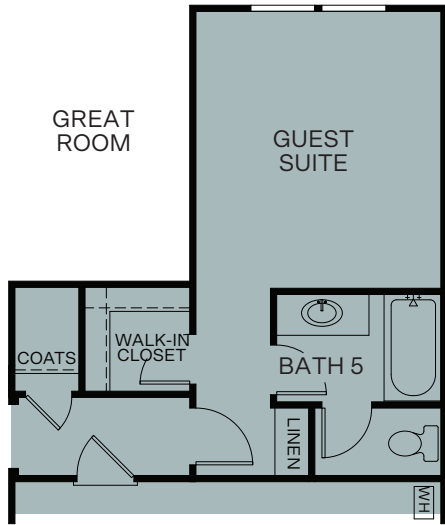

# Adair at Cadence

NOLAN PLAN 1

Spanish Colonial

Tuscan

Desert Contemporary

TWO STORY | 2,769 SQ. FT.

# NOLAN PLAN 1 OPTIONAL FEATURES

OPT. GUEST SUITE  
ILO TANDEM BAY

OPTIONAL BONUS  
ROOM IN LIEU OF  
TANDEM BAY

OPT. OFFICE  
ILO FLEX SPACE

OPT. BEDROOM 4 w/BATH 3  
ILO FLEX SPACE

OPT. SUPER ISLAND

OPT. DROP-IN TUB

OPT. FREE  
STANDING TUB

OPT. BEDROOM 5 EN-SUITE  
ILO LOFT