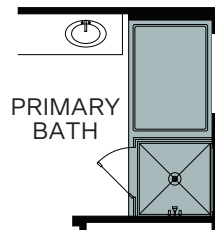

# NOLAN PLAN 1 OPTIONAL FEATURES

OPT. GUEST SUITE  
ILO TANDEM BAY

OPTIONAL BONUS  
ROOM IN LIEU OF  
TANDEM BAY

OPT. OFFICE  
ILO FLEX SPACE

OPT. BEDROOM 4 w/BATH 3  
ILO FLEX SPACE

OPT. SUPER ISLAND

OPT. DROP-IN TUB

OPT. FREE  
STANDING TUB

OPT. BEDROOM 5 EN-SUITE  
ILO LOFT