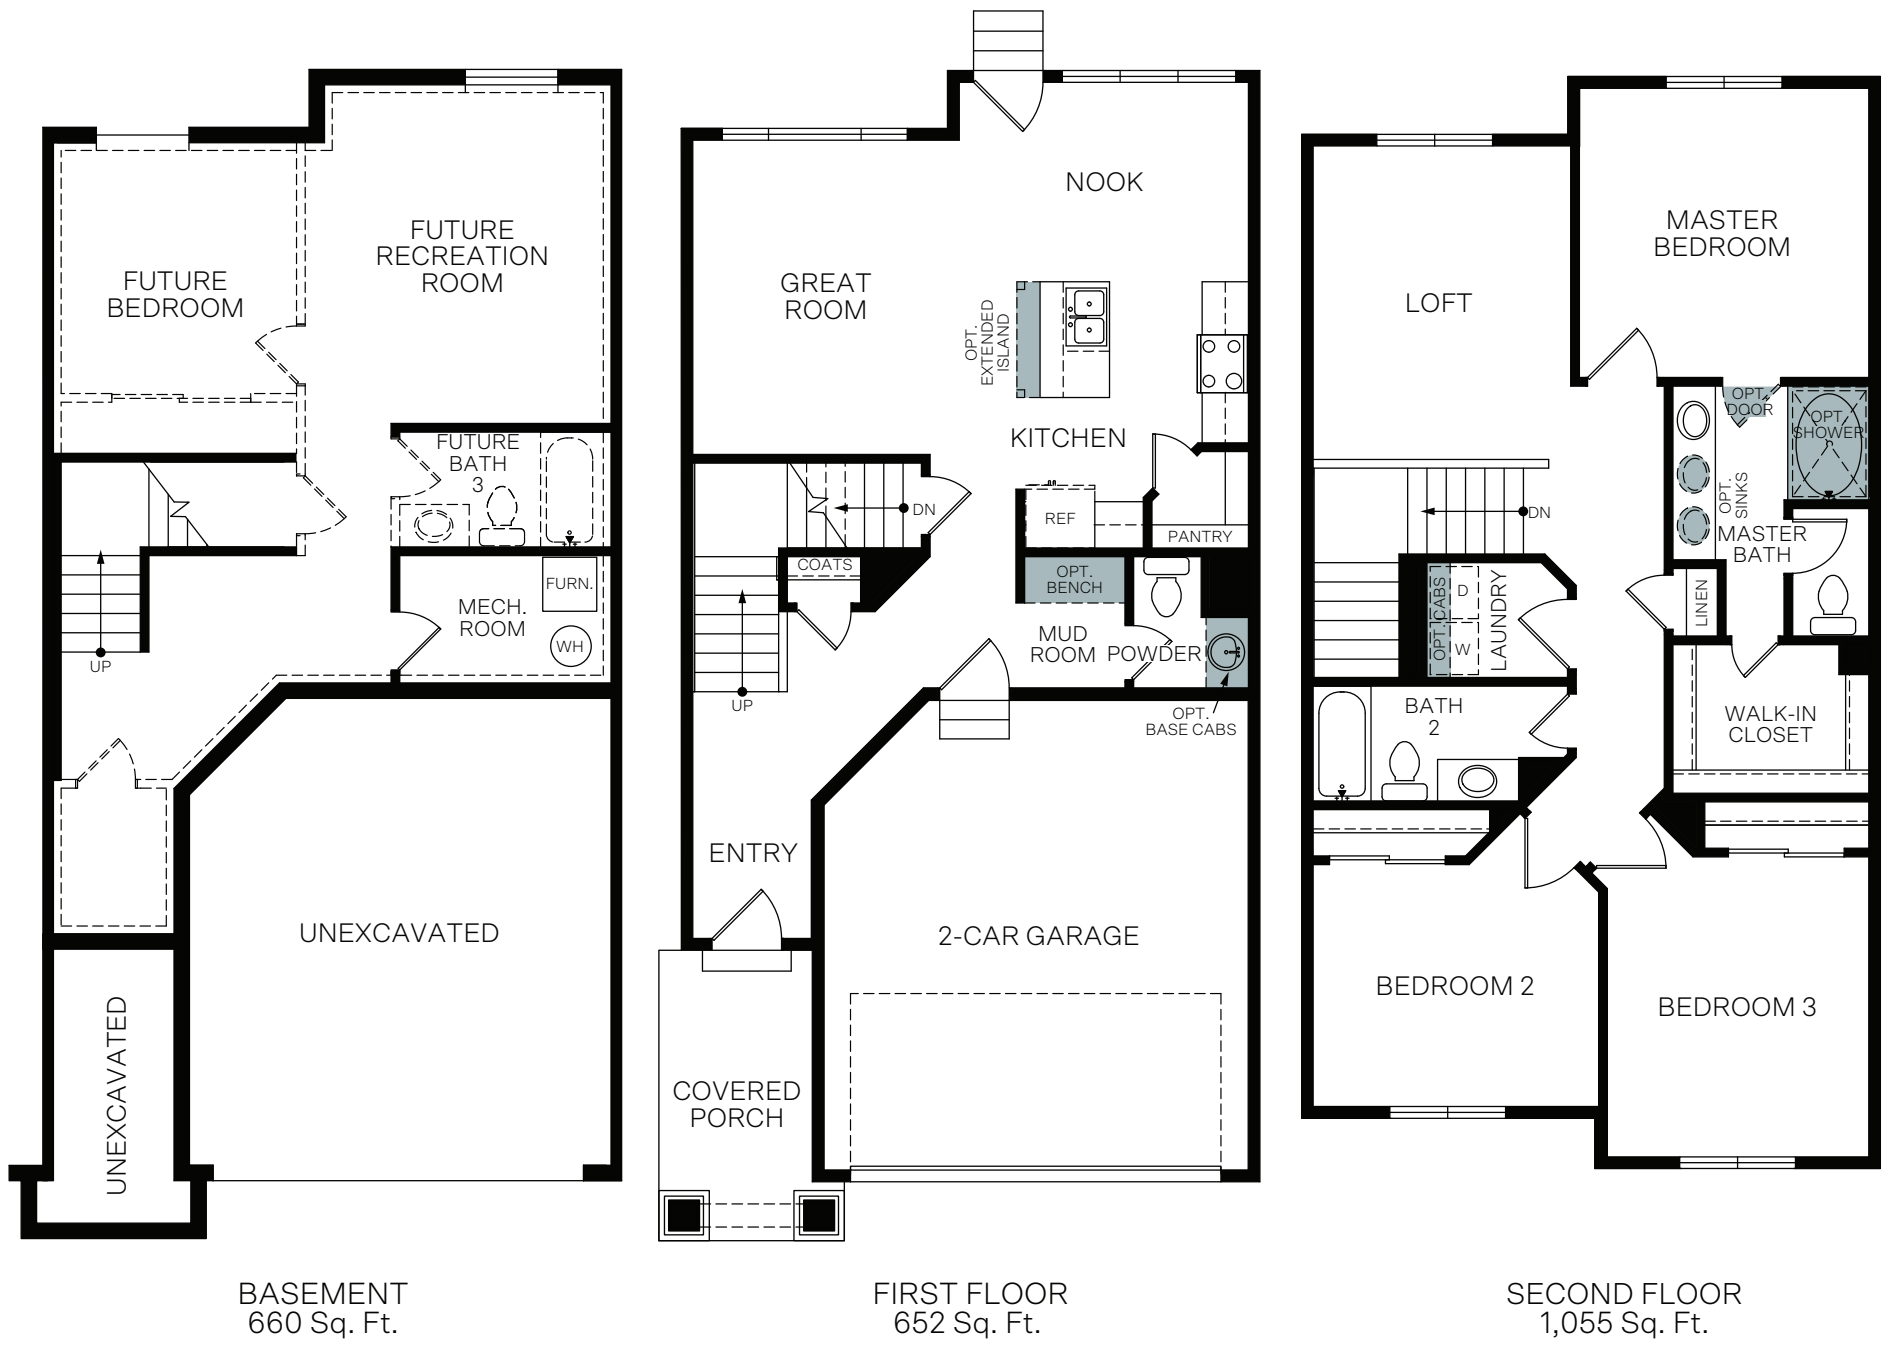

WoodsideHomes.com

Let's get you home.

Enclave

At Sky Ranch

YALE

BASEMENT
660 Sq. Ft.

FIRST FLOOR
652 Sq. Ft.

SECOND FLOOR
1,055 Sq. Ft.

FLOOR PLAN LAYOUT

6 PLEX