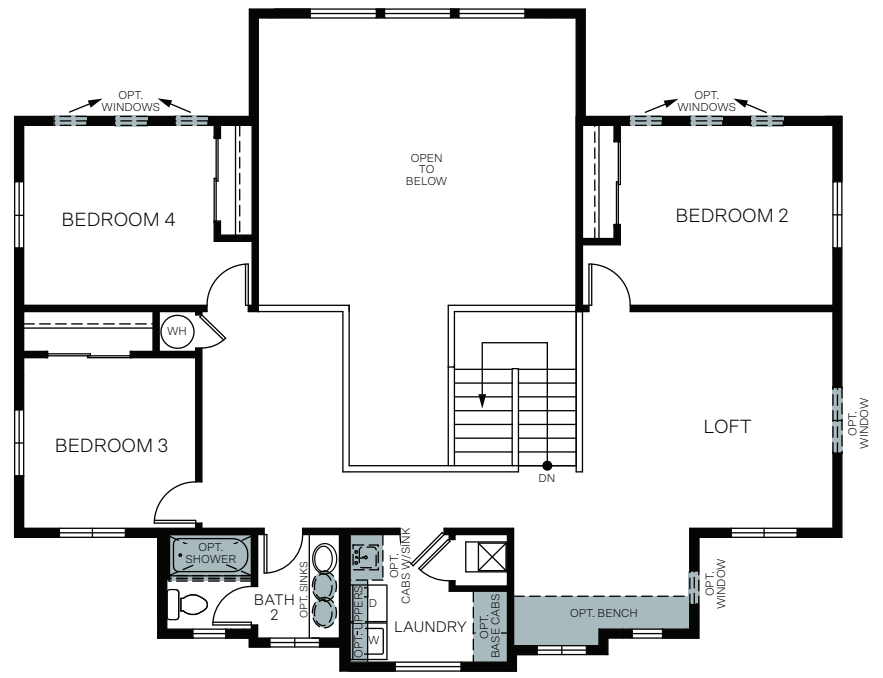

WoodsideHomes.com

Let's get you home.

Parkview At Shoreline

YOSEMITE

Traditional (A)

Farmhouse (B)

Prairie (D)

TWO-STORY 3,013 SQ. FT.

FIRST FLOOR
1,861 Sq.Ft.

SECOND FLOOR
1,152 Sq.Ft.