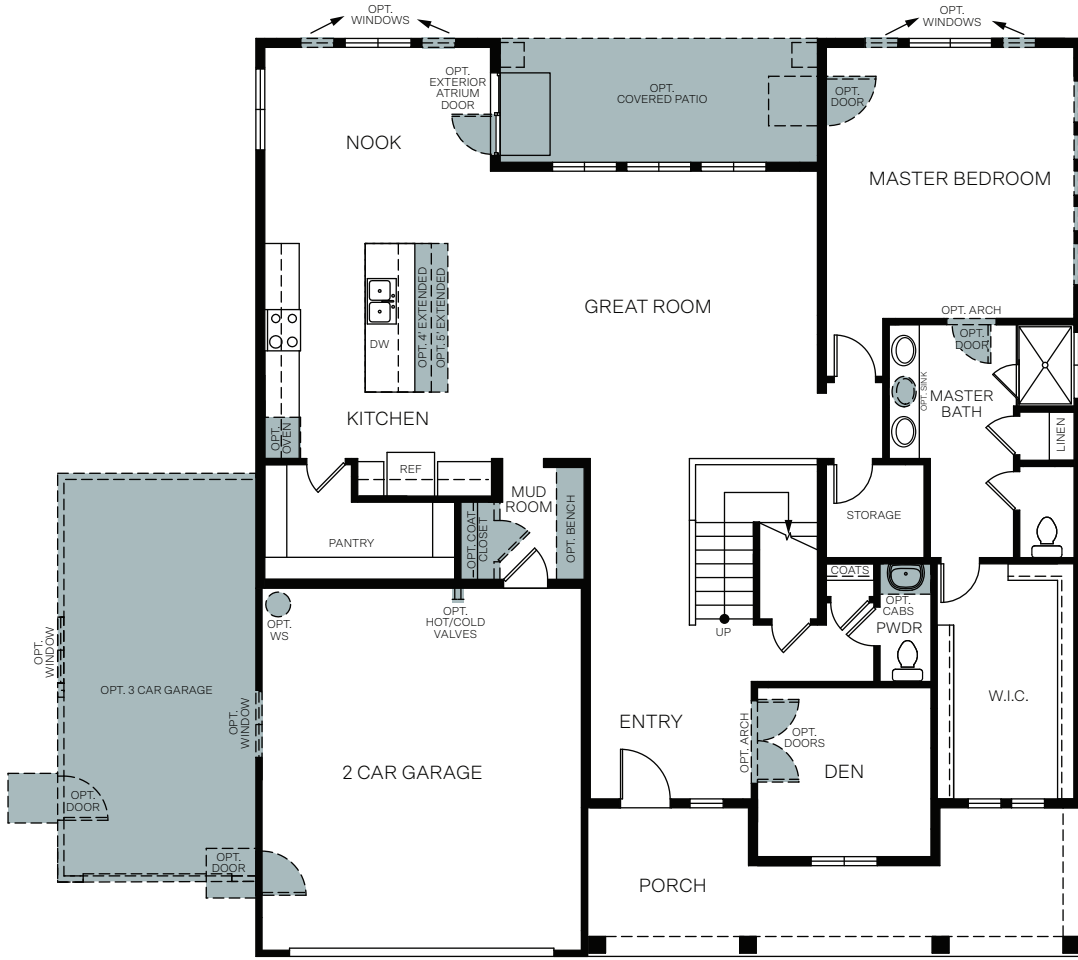

WoodsideHomes.com

Let's get you home.

Parkview At Shoreline

YOSEMITE

Traditional (A)

Farmhouse (B)

Prairie (D)

TWO-STORY 3,013 SQ. FT.

FIRST FLOOR
1,861 Sq.Ft.

SECOND FLOOR
1,152 Sq.Ft.