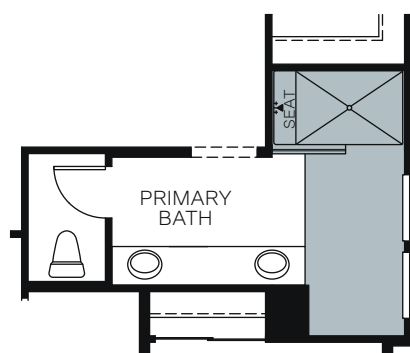

SINGLE STORY 1,835 SQ. FT.

FLOOR PLAN

OPTIONS

OPT. DEN ILO BEDROOM 4

OPT. SEPARATE TUB/SHOWER

OPT. WALK-IN SHOWER