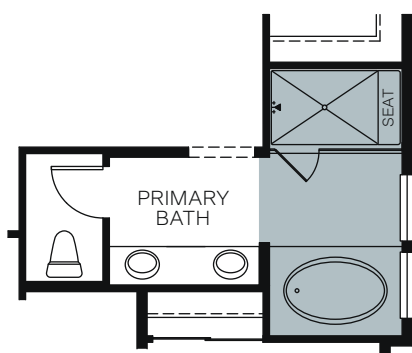

SINGLE STORY 1,835 SQ. FT.

FLOOR PLAN

OPTIONS

OPT. DEN ILO BEDROOM 4

OPT. SEPARATE TUB/SHOWER

OPT. WALK-IN SHOWER