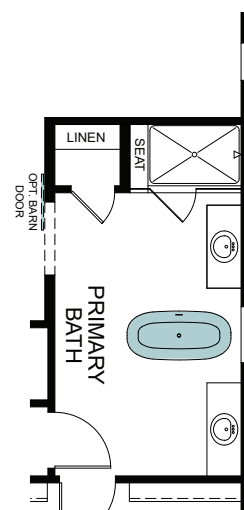

WoodsideHomes.com

Let's get you home.

Wildflower

The Granite Ridge 1058

A - SANTA BARBARA

B - MODERN EUROPEAN

D - FARMHOUSE

SINGLE STORY 3,353 SQ. FT.

OPTIONS

OPTIONAL LUXURY LAUNDRY ILO FLEX/LAUNDRY

OPTIONAL SPEAKEASY ILO FLEX

OPTIONAL MORNING KITCHEN ILO SUPER PANTRY

OPTIONAL FREESTANDING TUB AT PRIMARY BATH

OPTIONAL LUXURY BATH