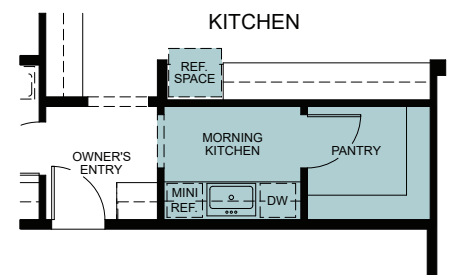

WoodsideHomes.com

Let's get you home.

Wildflower

The Granite Ridge 1058

A - SANTA BARBARA

B - MODERN EUROPEAN

D - FARMHOUSE

SINGLE STORY 3,353 SQ. FT.

OPTIONS

OPTIONAL LUXURY LAUNDRY ILO FLEX/LAUNDRY

OPTIONAL SPEAKEASY ILO FLEX

OPTIONAL MORNING KITCHEN ILO SUPER PANTRY

OPTIONAL FREESTANDING TUB AT PRIMARY BATH

OPTIONAL LUXURY BATH