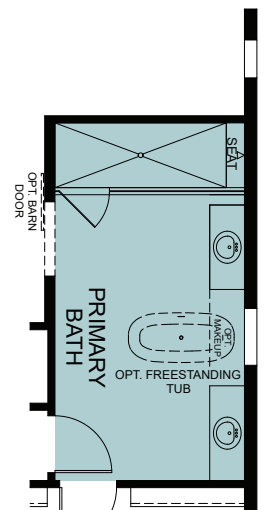

WoodsideHomes.com

Let's get you home.

Wildflower

The Granite Ridge 1058

A - SANTA BARBARA

B - MODERN EUROPEAN

D - FARMHOUSE

SINGLE STORY 3,353 SQ. FT.

OPTIONS

OPTIONAL LUXURY LAUNDRY ILO FLEX/LAUNDRY

OPTIONAL SPEAKEASY ILO FLEX

OPTIONAL MORNING KITCHEN ILO SUPER PANTRY

OPTIONAL FREESTANDING TUB AT PRIMARY BATH

OPTIONAL LUXURY BATH