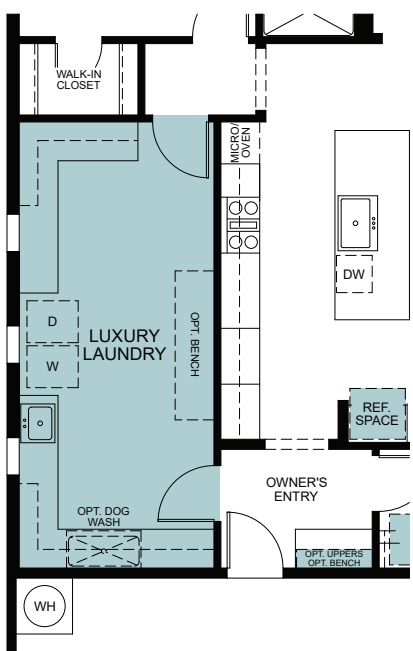

WoodsideHomes.com

Let's get you home.

Wildflower

The Granite Ridge 1058

A - SANTA BARBARA

B - MODERN EUROPEAN

D - FARMHOUSE

SINGLE STORY 3,353 SQ. FT.

OPTIONS

OPTIONAL LUXURY LAUNDRY ILO FLEX/LAUNDRY

OPTIONAL SPEAKEASY ILO FLEX

OPTIONAL MORNING KITCHEN ILO SUPER PANTRY

OPTIONAL FREESTANDING TUB AT PRIMARY BATH

OPTIONAL LUXURY BATH