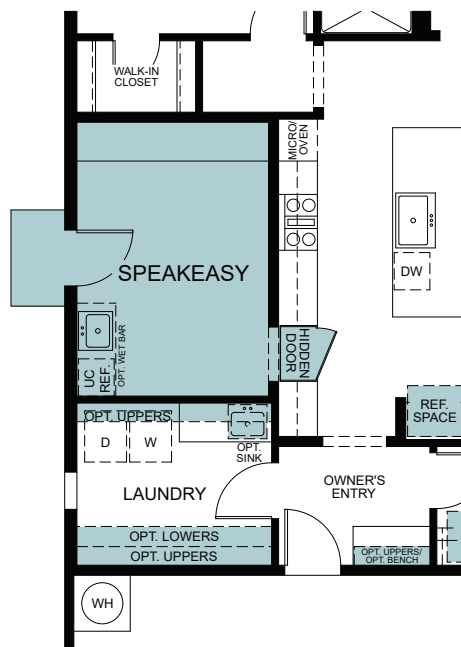

WoodsideHomes.com

Let's get you home.

Wildflower

The Granite Ridge 1058

A - SANTA BARBARA

B - MODERN EUROPEAN

D - FARMHOUSE

SINGLE STORY 3,353 SQ. FT.

OPTIONS

OPTIONAL LUXURY LAUNDRY ILO FLEX/LAUNDRY

OPTIONAL SPEAKEASY ILO FLEX

OPTIONAL MORNING KITCHEN ILO SUPER PANTRY

OPTIONAL FREESTANDING TUB AT PRIMARY BATH

OPTIONAL LUXURY BATH