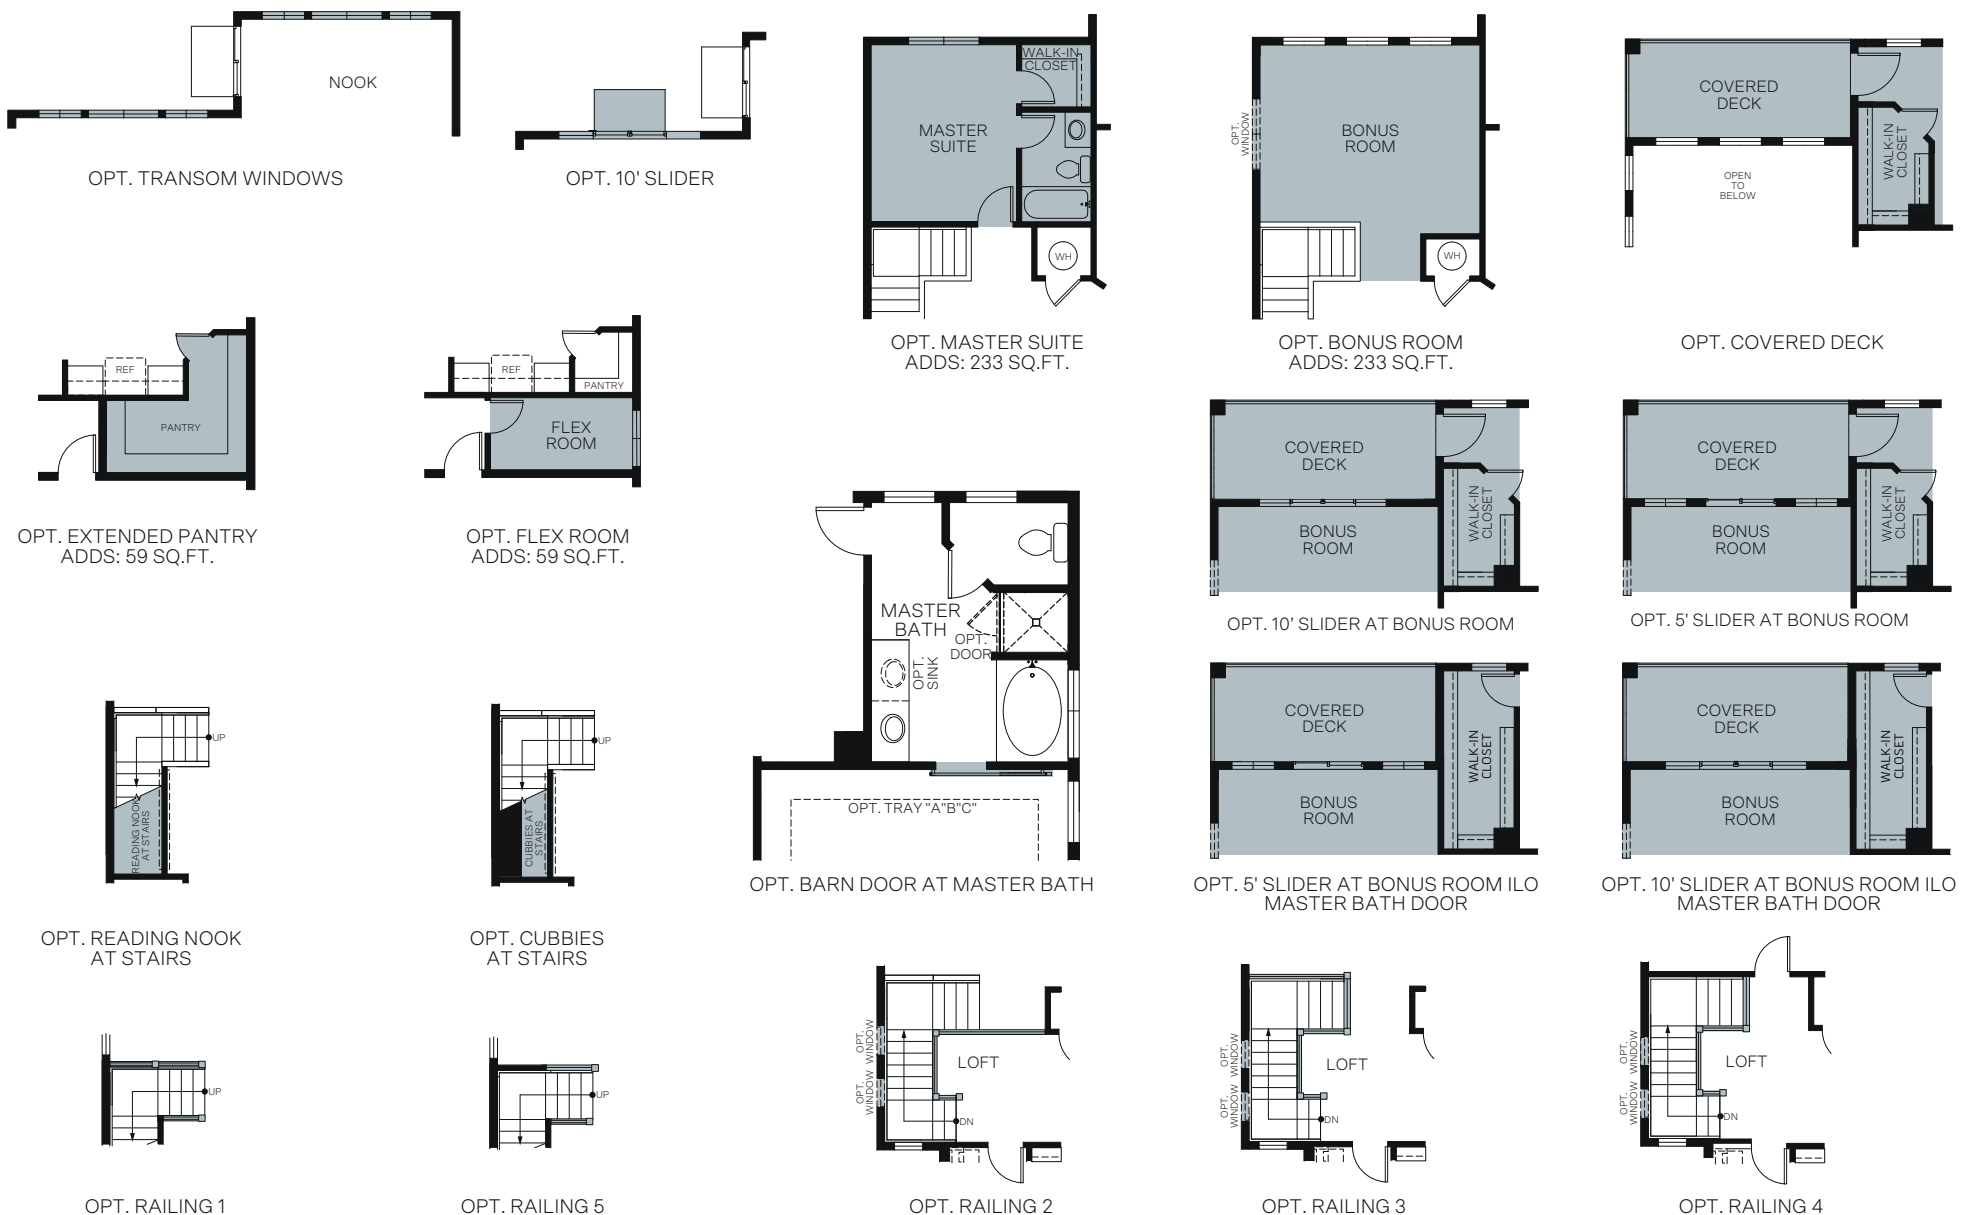

Woodside Homes reserves the right to change floor plans, features, elevations, prices, materials and specifications without notice. All square footages and measurements are approximate. Please see Sales Professional for full details.
12/2022