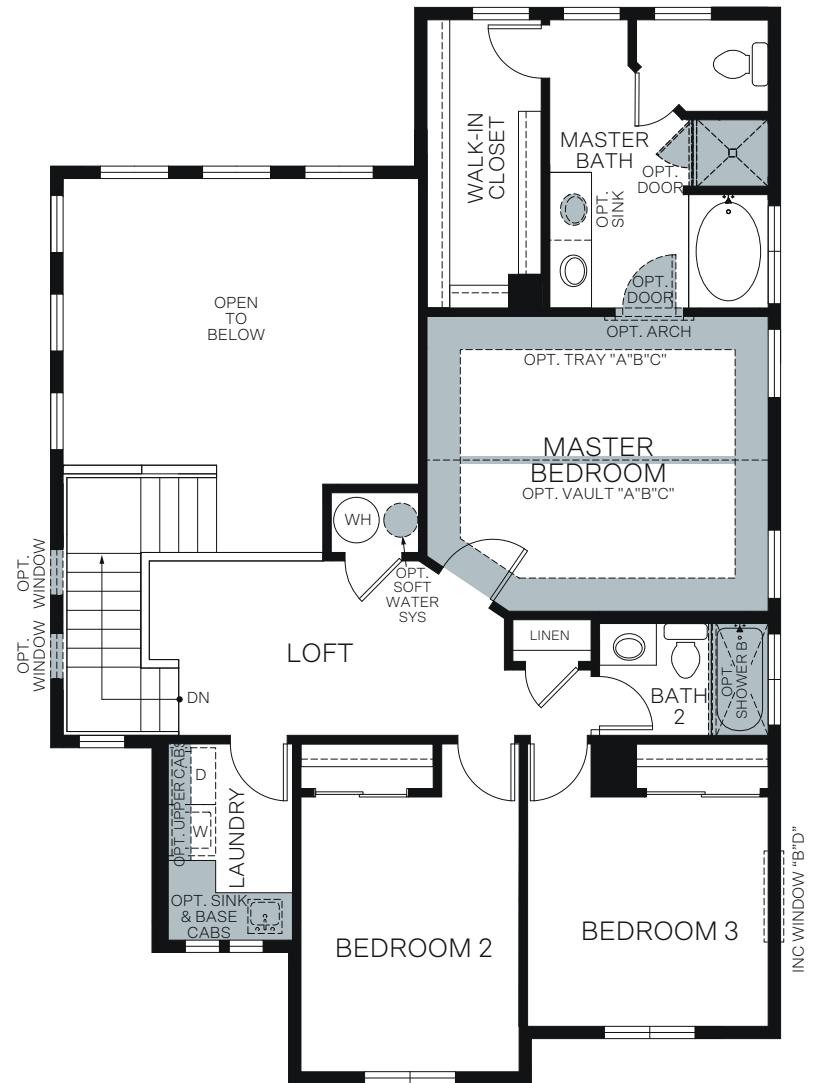

## At Shoreline

SYCAMORE

Farmhouse (B)

Craftsman (C)

Prairie (D)

Traditional (A)

TWO-STORY 1,947 SQ. FT.

FIRST FLOOR  
969 Sq. Ft.