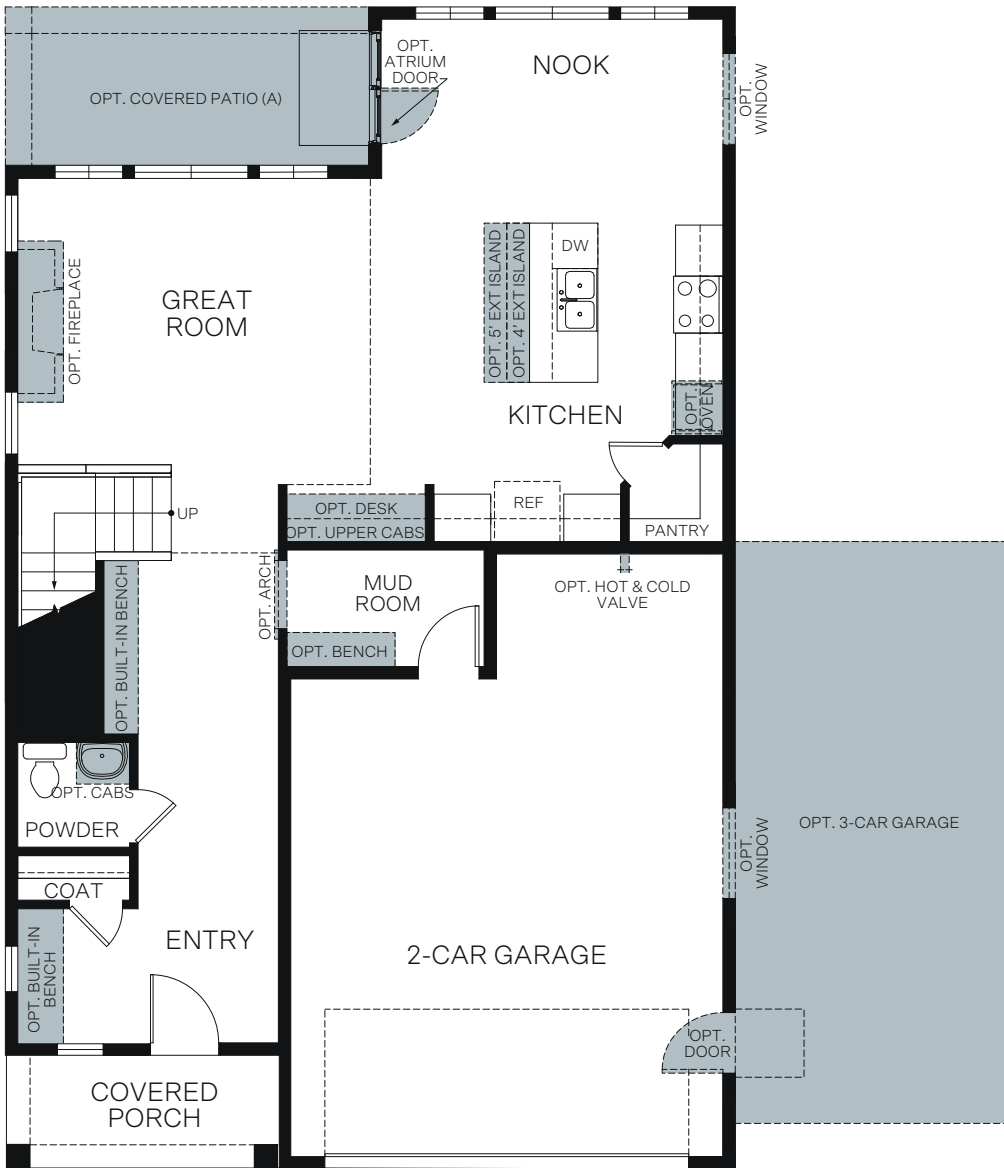

## At Shoreline

SYCAMORE

Farmhouse (B)

Craftsman (C)

Prairie (D)

Traditional (A)

TWO-STORY 1,947 SQ. FT.

FIRST FLOOR  
969 Sq. Ft.