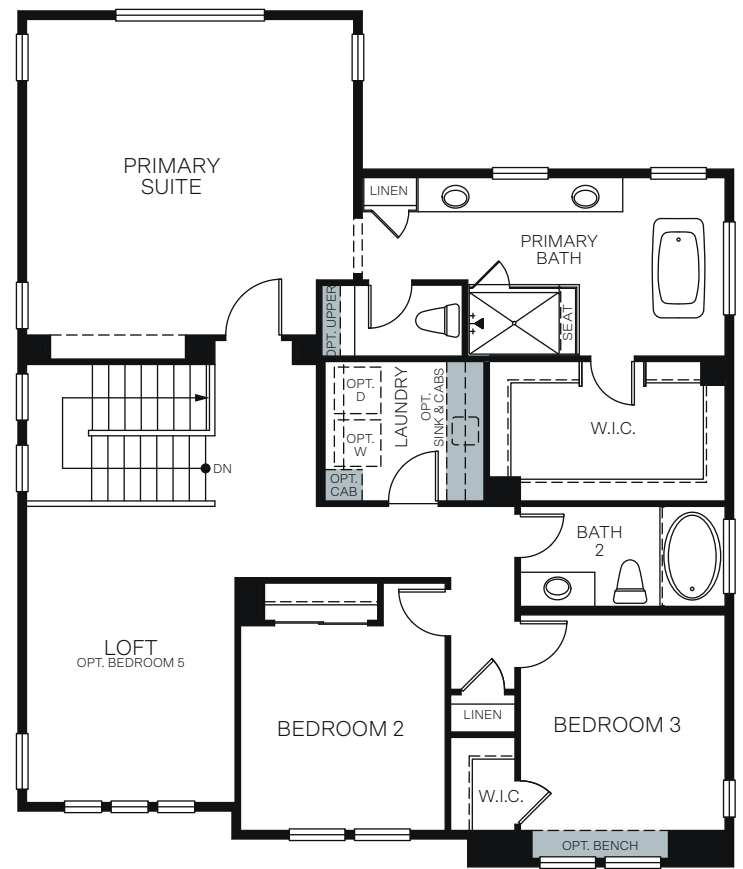

WoodsideHomes.com

Let's get you home.

The Woodlands
At Brooklyn Trail

PRIMROSE 5032

A - Stucco Bungalow

B - Craftsman

C - Farmhouse

D - European Cottage

TWO STORY 3,021 SQ. FT.

FIRST FLOOR

SECOND FLOOR

OPTIONS

OPT. BEDROOM 5 ILO LOFT

OPT. SEPARATE TUB/SHOWER

OPT. WALK-IN SHOWER