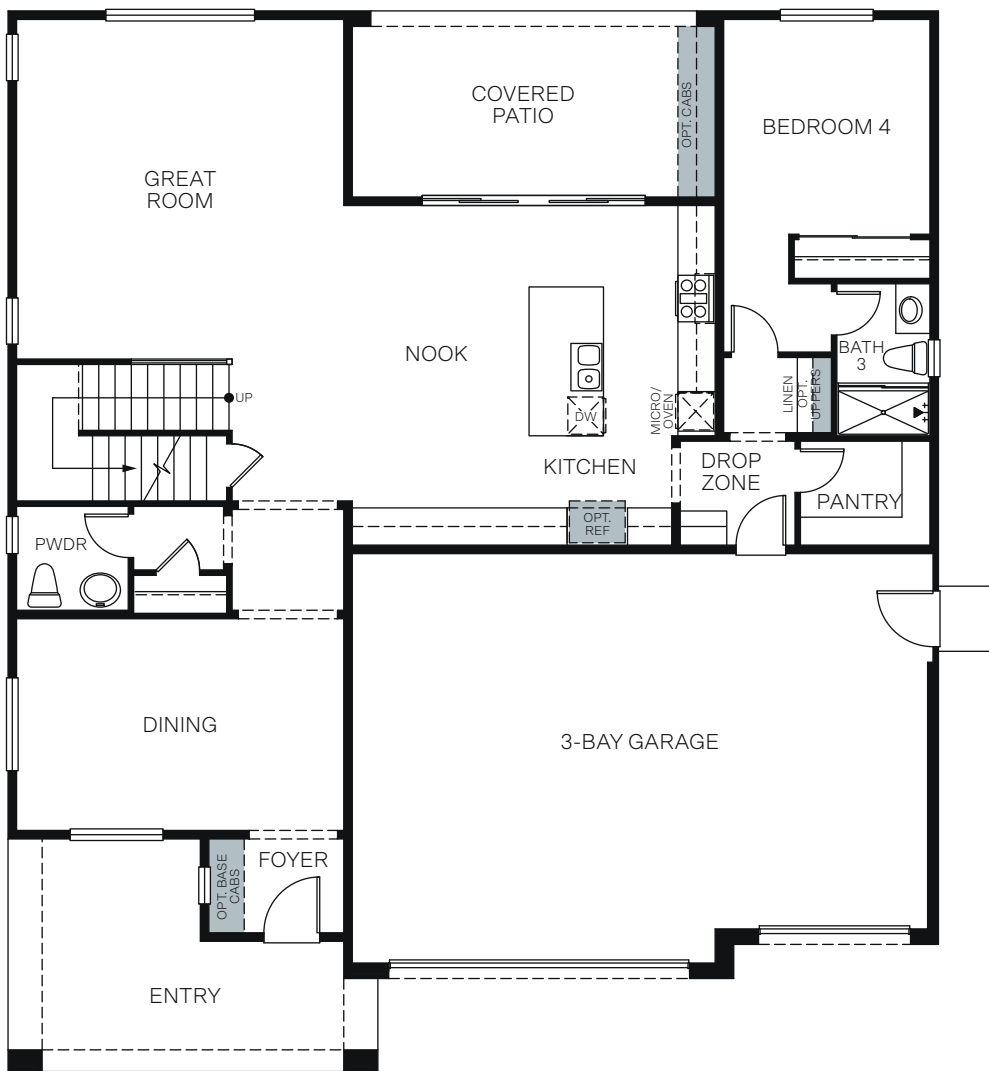

WoodsideHomes.com

Let's get you home.

The Woodlands
At Brooklyn Trail

PRIMROSE 5032

A - Stucco Bungalow

B - Craftsman

C - Farmhouse

D - European Cottage

TWO STORY 3,021 SQ. FT.

FIRST FLOOR

SECOND FLOOR

OPTIONS

OPT. BEDROOM 5 ILO LOFT

OPT. SEPARATE TUB/SHOWER

OPT. WALK-IN SHOWER