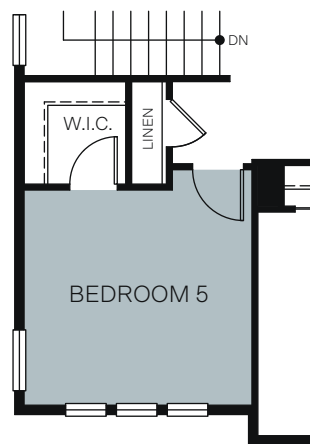

TWO STORY 3,021 SQ. FT.

FIRST FLOOR

SECOND FLOOR

OPTIONS

OPT. BEDROOM 5 ILO LOFT

OPT. SEPARATE TUB/SHOWER

OPT. WALK-IN SHOWER