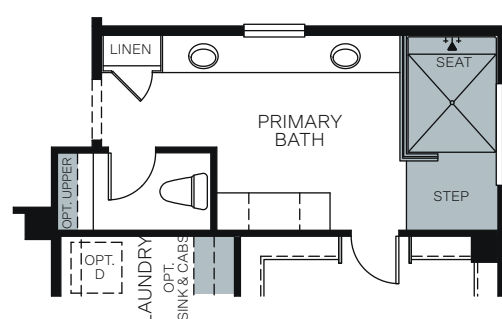

TWO STORY 3,021 SQ. FT.

FIRST FLOOR

SECOND FLOOR

OPTIONS

OPT. BEDROOM 5 ILO LOFT

OPT. SEPARATE TUB/SHOWER

OPT. WALK-IN SHOWER