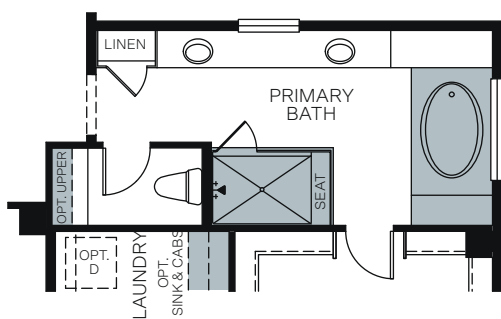

TWO STORY 3,021 SQ. FT.

FIRST FLOOR

SECOND FLOOR

OPTIONS

OPT. BEDROOM 5 ILO LOFT

OPT. SEPARATE TUB/SHOWER

OPT. WALK-IN SHOWER