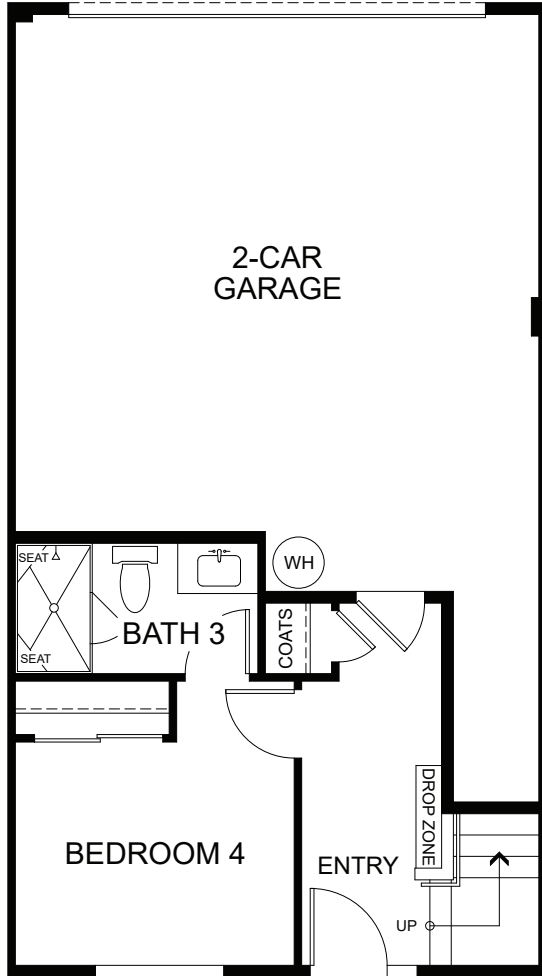

Henry - Plan 4

1,842 Finished Sq. Ft. • 4 Bedrooms • 3.5 Baths

FIRST FLOOR

SECOND FLOOR

THIRD FLOOR

Woodside Homes reserves the right to change floor plans, features, elevations, prices, materials and specifications without notice. All square footages and measurements are approximate. Please see Sales Professional for full details. 09/2024