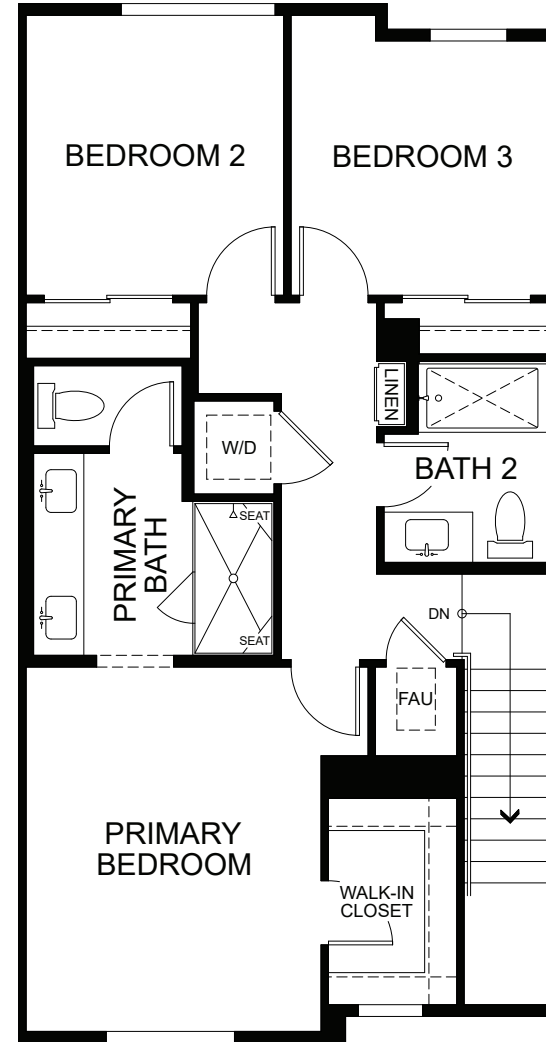

Henry - Plan 4

1,842 Finished Sq. Ft. • 4 Bedrooms • 3.5 Baths

FIRST FLOOR

SECOND FLOOR

THIRD FLOOR

Woodside Homes reserves the right to change floor plans, features, elevations, prices, materials and specifications without notice. All square footages and measurements are approximate. Please see Sales Professional for full details. 09/2024