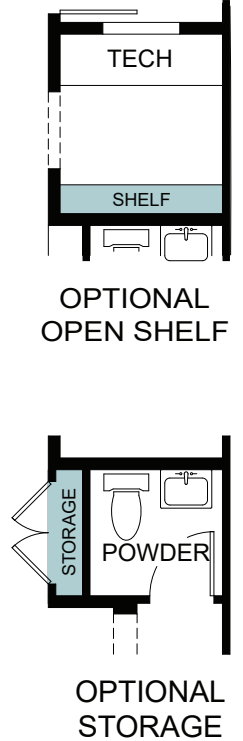

Henry - Plan 4

1,842 Finished Sq. Ft. • 4 Bedrooms • 3.5 Baths

FIRST FLOOR

SECOND FLOOR

THIRD FLOOR

Woodside Homes reserves the right to change floor plans, features, elevations, prices, materials and specifications without notice. All square footages and measurements are approximate. Please see Sales Professional for full details. 09/2024