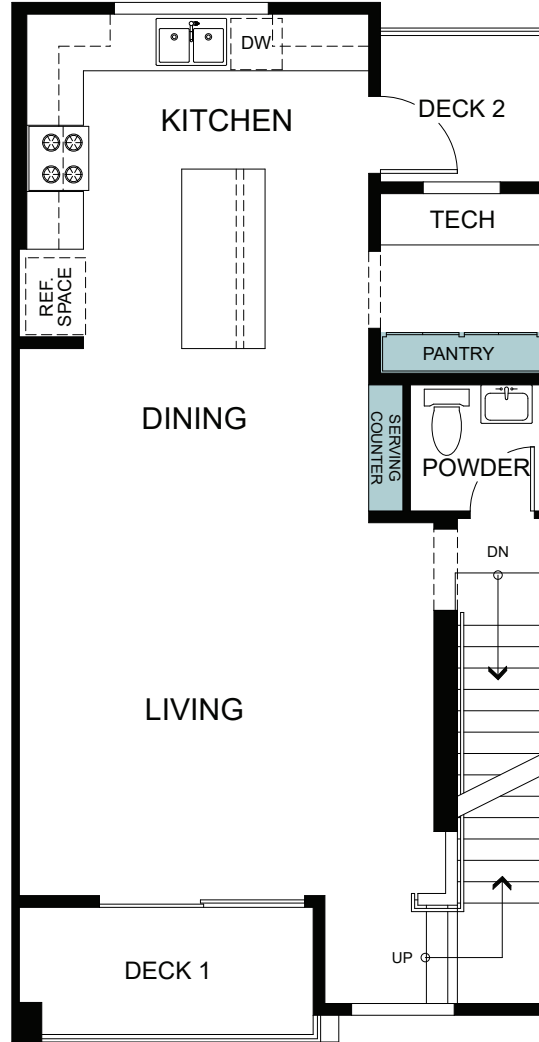

Henry - Plan 4

1,842 Finished Sq. Ft. • 4 Bedrooms • 3.5 Baths

FIRST FLOOR

SECOND FLOOR

THIRD FLOOR

Woodside Homes reserves the right to change floor plans, features, elevations, prices, materials and specifications without notice. All square footages and measurements are approximate. Please see Sales Professional for full details. 09/2024