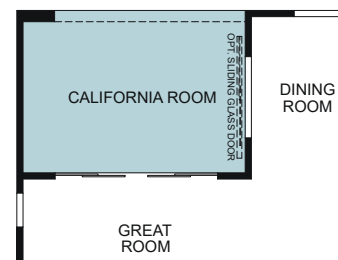

WoodsideHomes.com

Let's get you home.

Abbey Park

Yorkshire 5022

A - BUNGLOW

B - FARM FRESH

C - EUROPEAN COTTAGE

SINGLE STORY 2,561 SQ. FT.

OPTIONS

OPTIONAL HOME FITNESS ILO TANDEM

OPTIONAL BEDROOM 4 ILO DEN

OPTIONAL CALIFORNIA ROOM

OPTIONAL WALK-IN-SHOWER AT PRIMARY BATH

OPTIONAL HOME + STUDIO

OPTIONAL LUX LAUNDRY/ EXTENDED PANTRY/ EXTENDED WALK-IN CLOSET ILO TANDEM