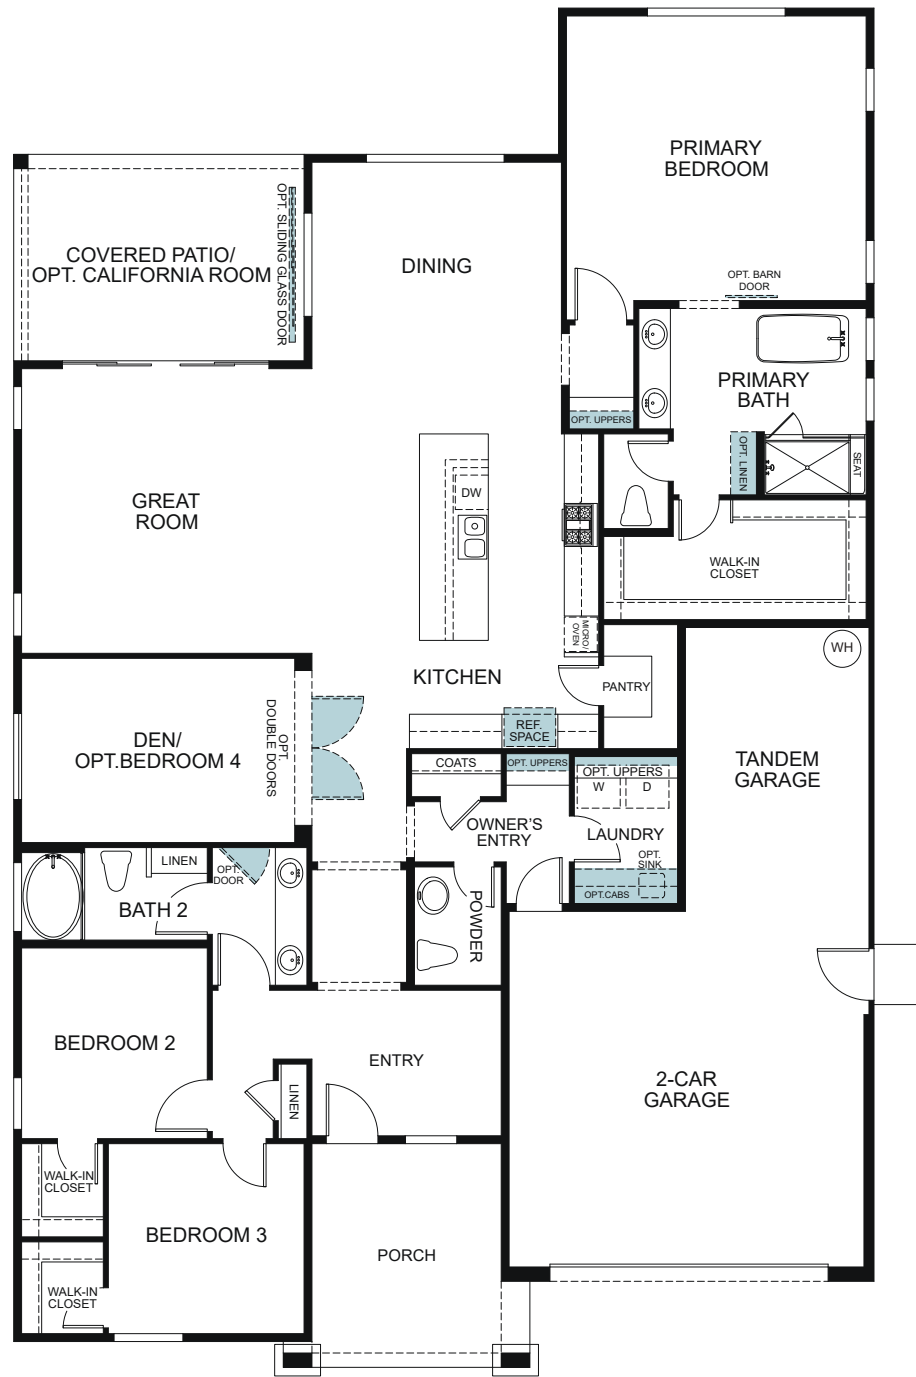

WoodsideHomes.com

Let's get you home.

Abbey Park

Yorkshire 5022

A - BUNGLOW

B - FARM FRESH

C - EUROPEAN COTTAGE

SINGLE STORY 2,561 SQ. FT.

OPTIONS

OPTIONAL HOME FITNESS ILO TANDEM

OPTIONAL BEDROOM 4 ILO DEN

OPTIONAL CALIFORNIA ROOM

OPTIONAL WALK-IN-SHOWER AT PRIMARY BATH

OPTIONAL HOME + STUDIO

OPTIONAL LUX LAUNDRY/ EXTENDED PANTRY/ EXTENDED WALK-IN CLOSET ILO TANDEM

OPTIONAL BULK STORAGE