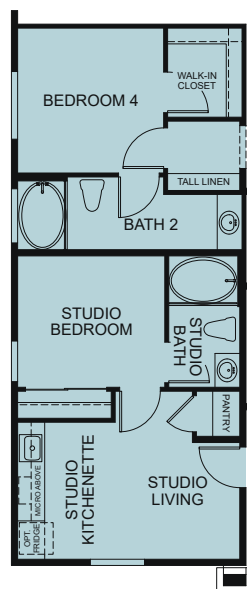

WoodsideHomes.com

Let's get you home.

Abbey Park

Yorkshire 5022

A - BUNGLOW

B - FARM FRESH

C - EUROPEAN COTTAGE

SINGLE STORY 2,561 SQ. FT.

OPTIONS

OPTIONAL HOME FITNESS ILO TANDEM

OPTIONAL BEDROOM 4 ILO DEN

OPTIONAL CALIFORNIA ROOM

OPTIONAL WALK-IN-SHOWER AT PRIMARY BATH

OPTIONAL HOME + STUDIO

OPTIONAL LUX LAUNDRY/ EXTENDED PANTRY/ EXTENDED WALK-IN CLOSET ILO TANDEM