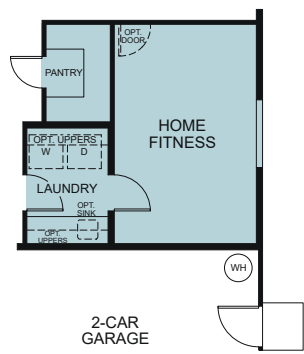

WoodsideHomes.com

Let's get you home.

Abbey Park

Yorkshire 5022

A - BUNGLOW

B - FARM FRESH

C - EUROPEAN COTTAGE

SINGLE STORY 2,561 SQ. FT.

OPTIONS

OPTIONAL HOME FITNESS ILO TANDEM

OPTIONAL BEDROOM 4 ILO DEN

OPTIONAL CALIFORNIA ROOM

OPTIONAL WALK-IN-SHOWER AT PRIMARY BATH

OPTIONAL HOME + STUDIO

OPTIONAL LUX LAUNDRY/ EXTENDED PANTRY/ EXTENDED WALK-IN CLOSET ILO TANDEM

OPTIONAL BULK STORAGE