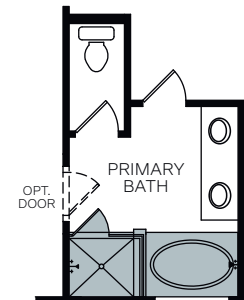

Ironwood Villages

At North Creek

TOWNLET (LOOP) | 2218L

Spanish (A)

Ranch (B)

Bungalow (C)

TWO-STORY • 1,846 SQ. FT.

FIRST FLOOR

SECOND FLOOR

OPTIONAL BEDROOM 4 ILO LOFT

OPTIONAL SEPARATE TUB AND SHOWER AT PRIMARY BATHROOM