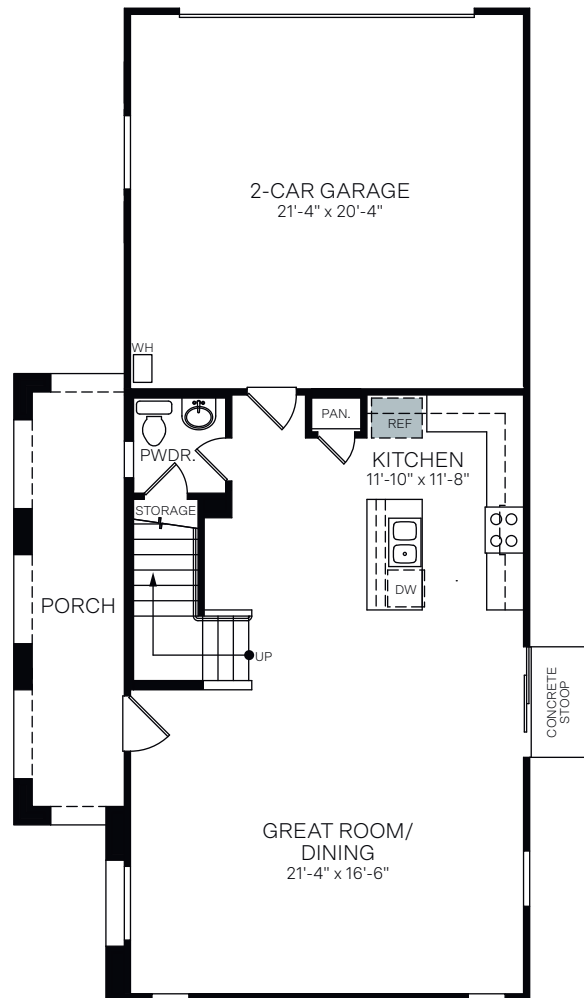

Ironwood Villages

At North Creek

TOWNLET (LOOP) | 2218L

Spanish (A)

Ranch (B)

Bungalow (C)

TWO-STORY • 1,846 SQ. FT.

FIRST FLOOR

SECOND FLOOR

OPTIONAL BEDROOM 4 ILO LOFT

OPTIONAL SEPARATE TUB AND SHOWER AT PRIMARY BATHROOM