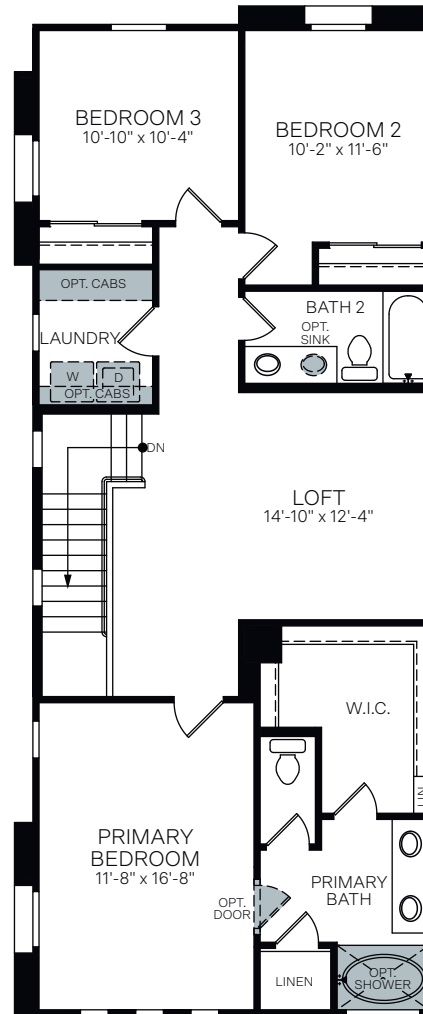

Ironwood Villages

At North Creek

TOWNLET (LOOP) | 2218L

Spanish (A)

Ranch (B)

Bungalow (C)

TWO-STORY • 1,846 SQ. FT.

FIRST FLOOR

SECOND FLOOR

OPTIONAL BEDROOM 4 ILO LOFT

OPTIONAL SEPARATE TUB AND SHOWER AT PRIMARY BATHROOM