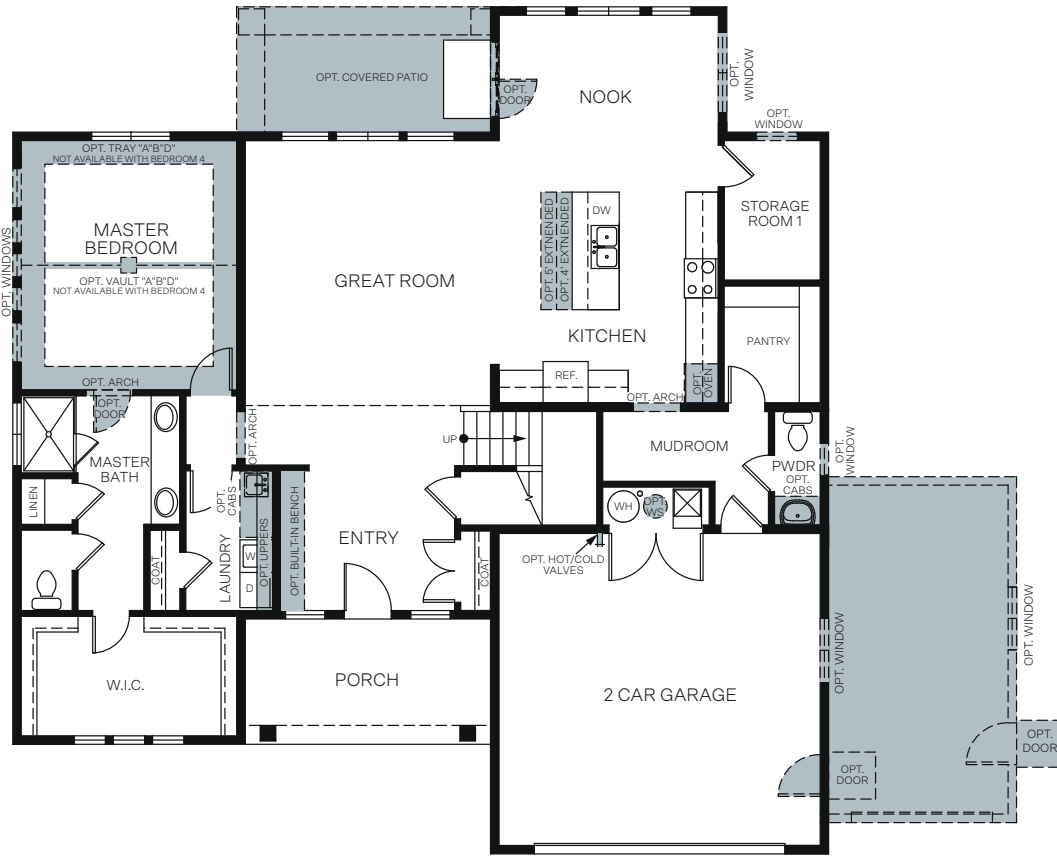

WoodsideHomes.com

Let's get you home.

Parkview

At Shoreline

DENALI

Traditional (A)

Farmhouse (B)

Prairie (D)

TWO-STORY 2,554 SQ. FT.

FIRST FLOOR
1,658 Sq.Ft.

SECOND FLOOR
896 Sq.Ft.