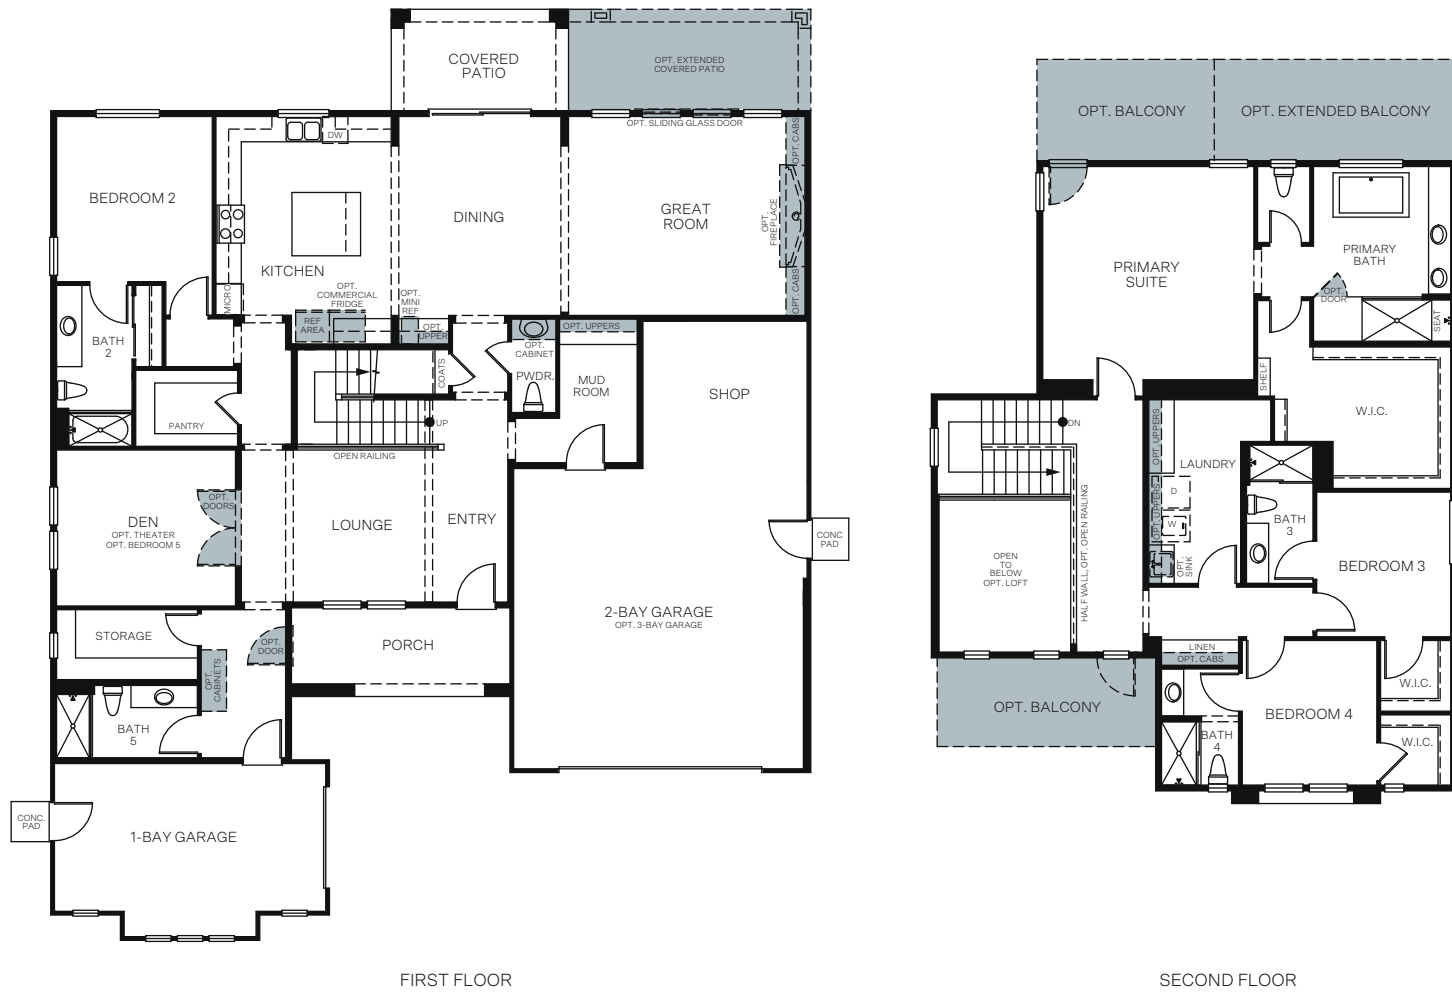

WoodsideHomes.com

Let's get you home.

Canyon Ridge

At The Preserve

THE EVERGREEN 6032

A - Traditional Prairie

B - Modern Prairie

C - Artisan Prairie

TWO STORY 3,668 SQ. FT.

OPTIONS