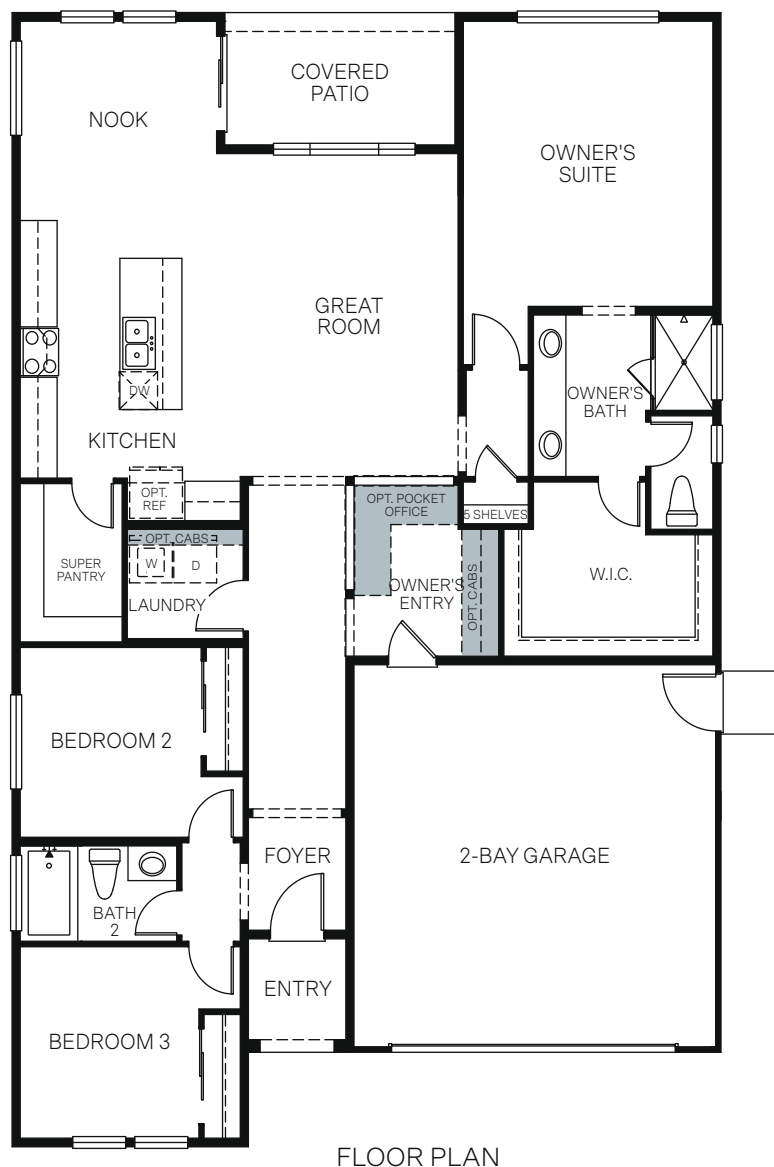

The East Gardens

At Ella Gardens

THE LILY 4025

SINGLE STORY 1,715 SQ. FT.

FLOOR PLAN

Woodside Homes reserves the right to change floor plans, features, elevations, prices, materials and specifications without notice. All square footages and measurements are approximate. Please see Sales Professional for full details.
3/2022