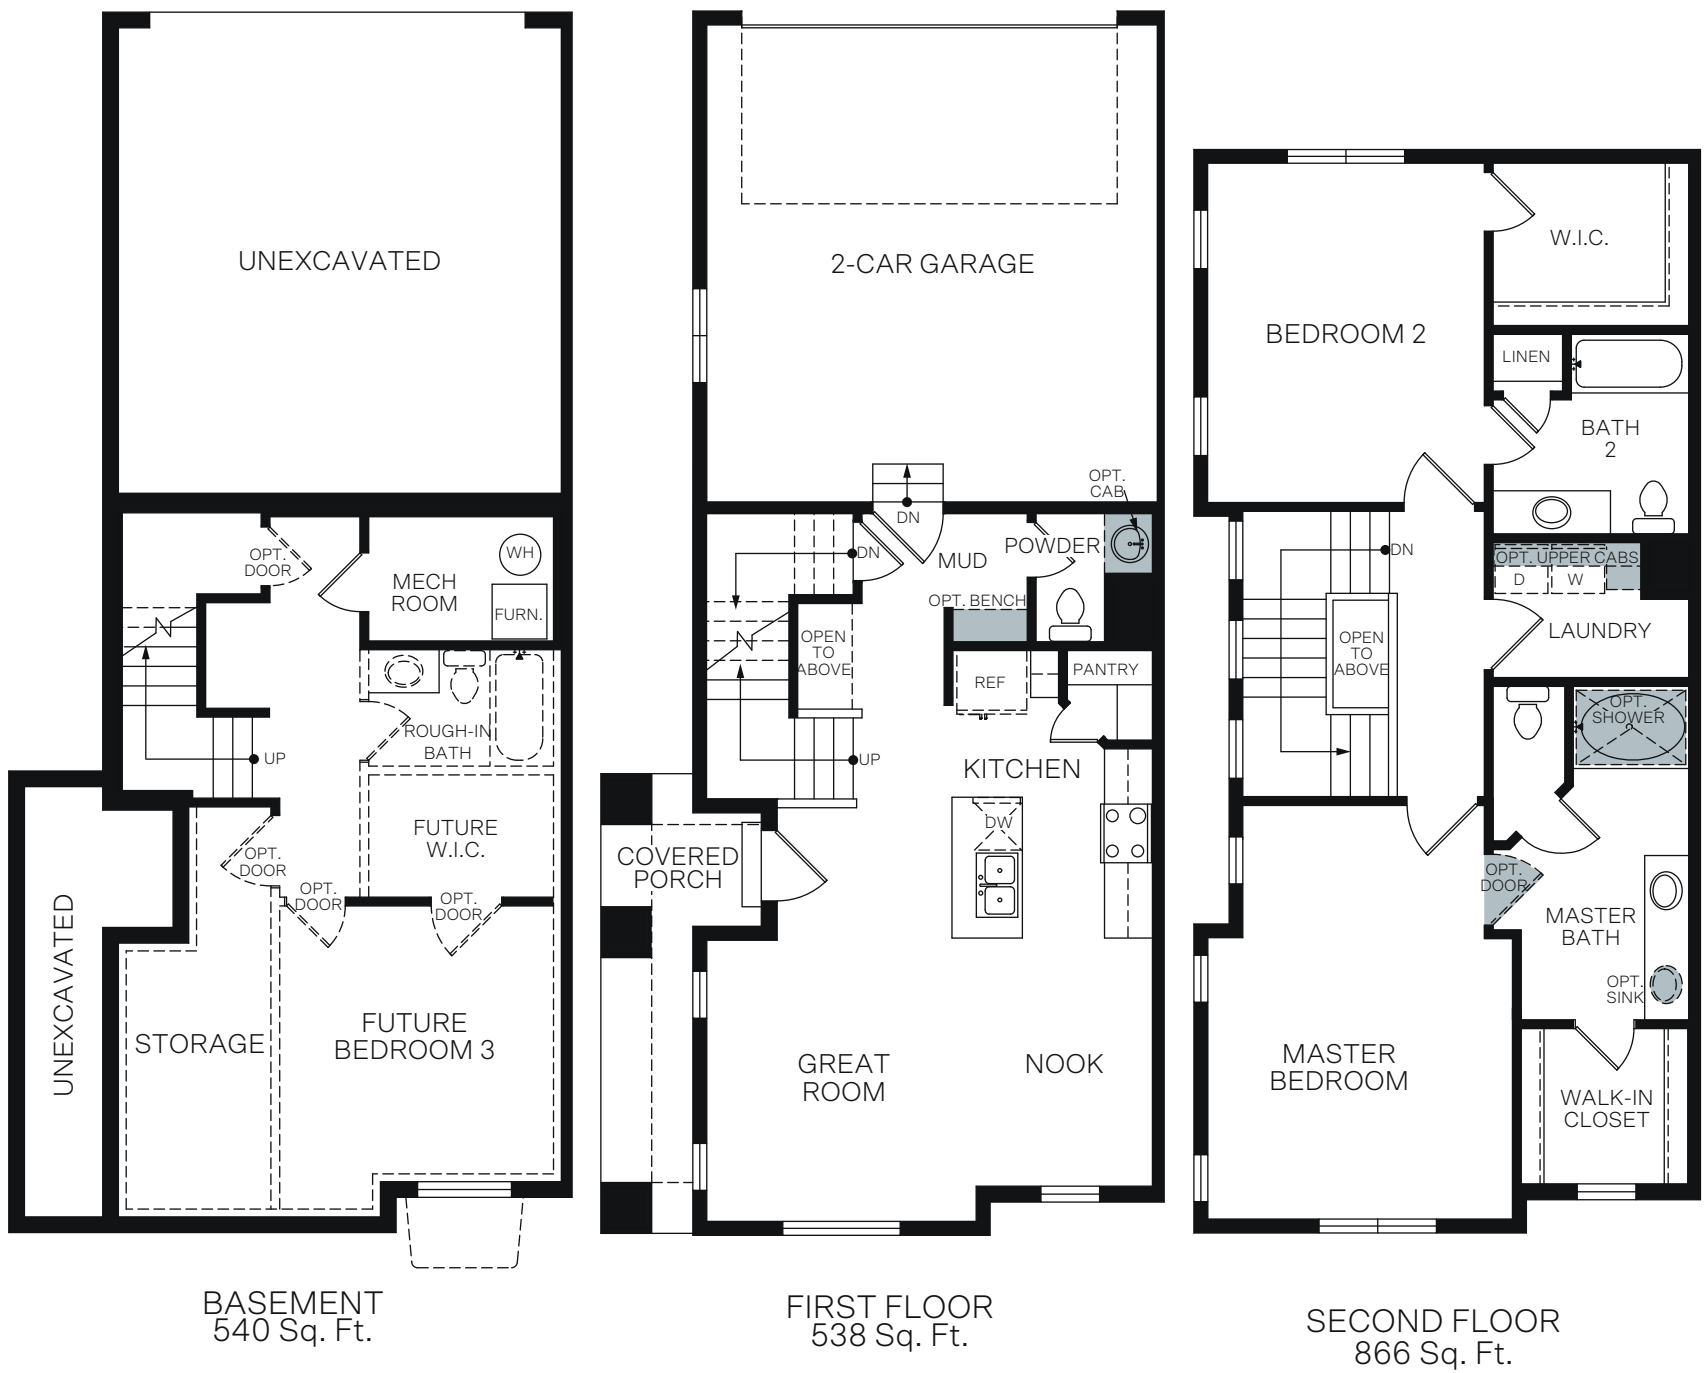

## At Sky Ranch

BUCHANAN

TWO-STORY 1,404 SQ. FT.

FLOOR PLAN LAYOUT