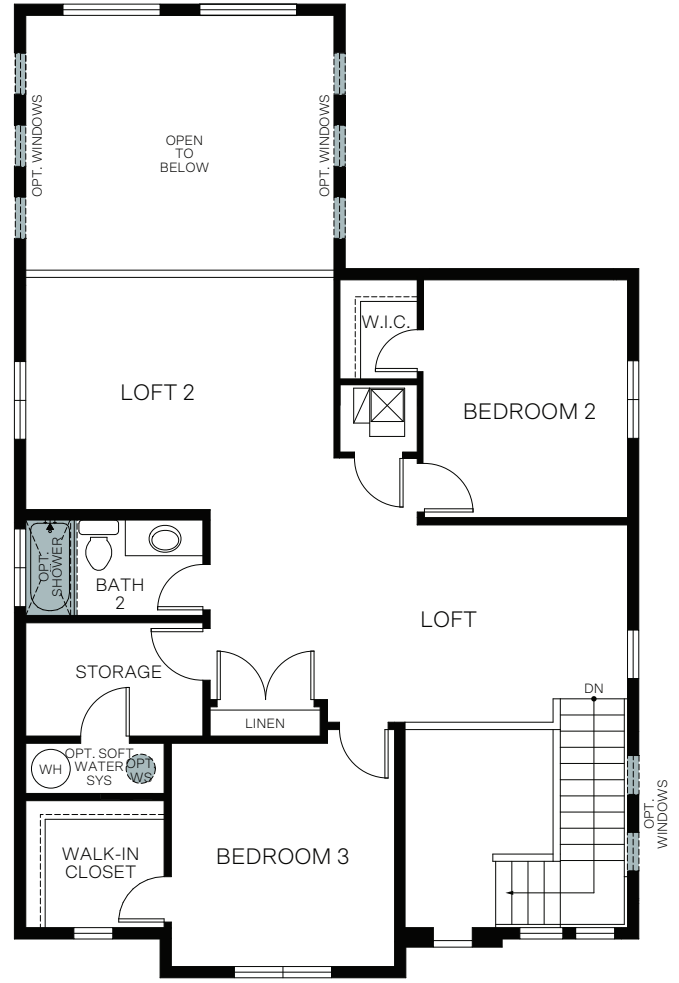

# Bayview At Shoreline

LINDEN

Farmhouse (B)

Craftsman (C)

Prairie (D)

Traditional (A)

TWO-STORY 2,209 SQ. FT.

FIRST FLOOR  
1,219 Sq. Ft.

SECOND FLOOR  
990 Sq. Ft.