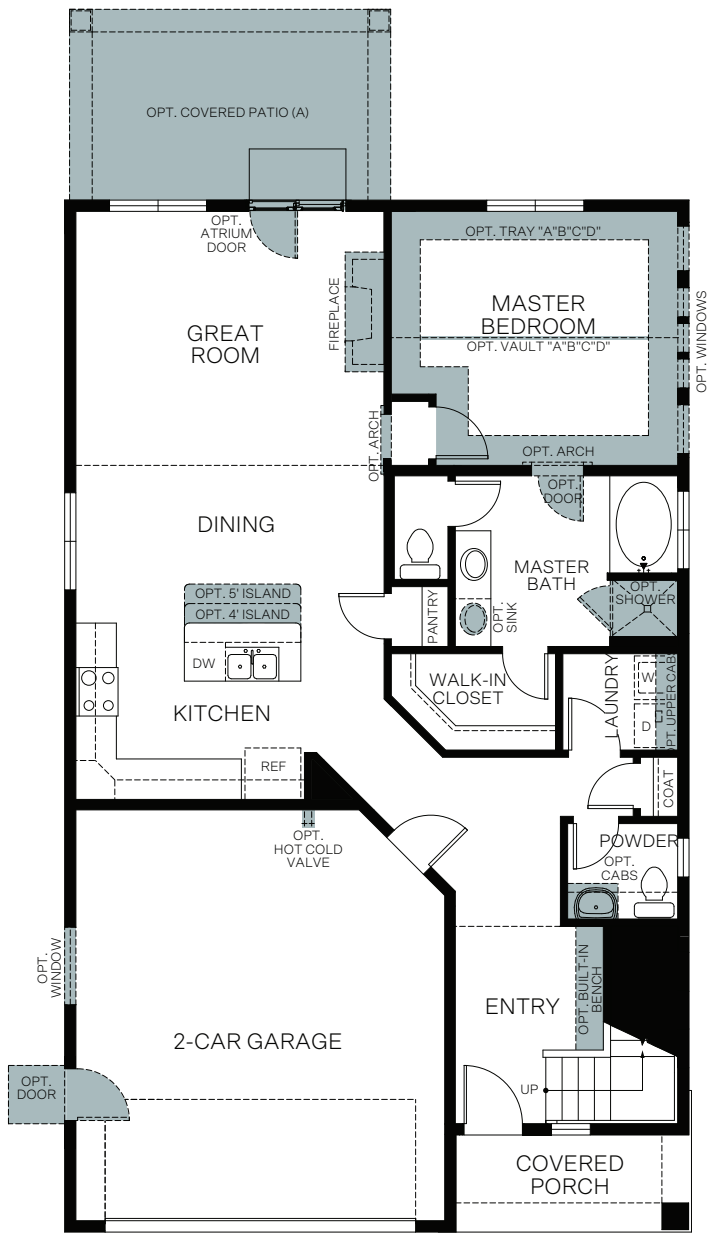

# Bayview At Shoreline

LINDEN

Farmhouse (B)

Craftsman (C)

Prairie (D)

Traditional (A)

TWO-STORY 2,209 SQ. FT.

FIRST FLOOR  
1,219 Sq. Ft.

SECOND FLOOR  
990 Sq. Ft.