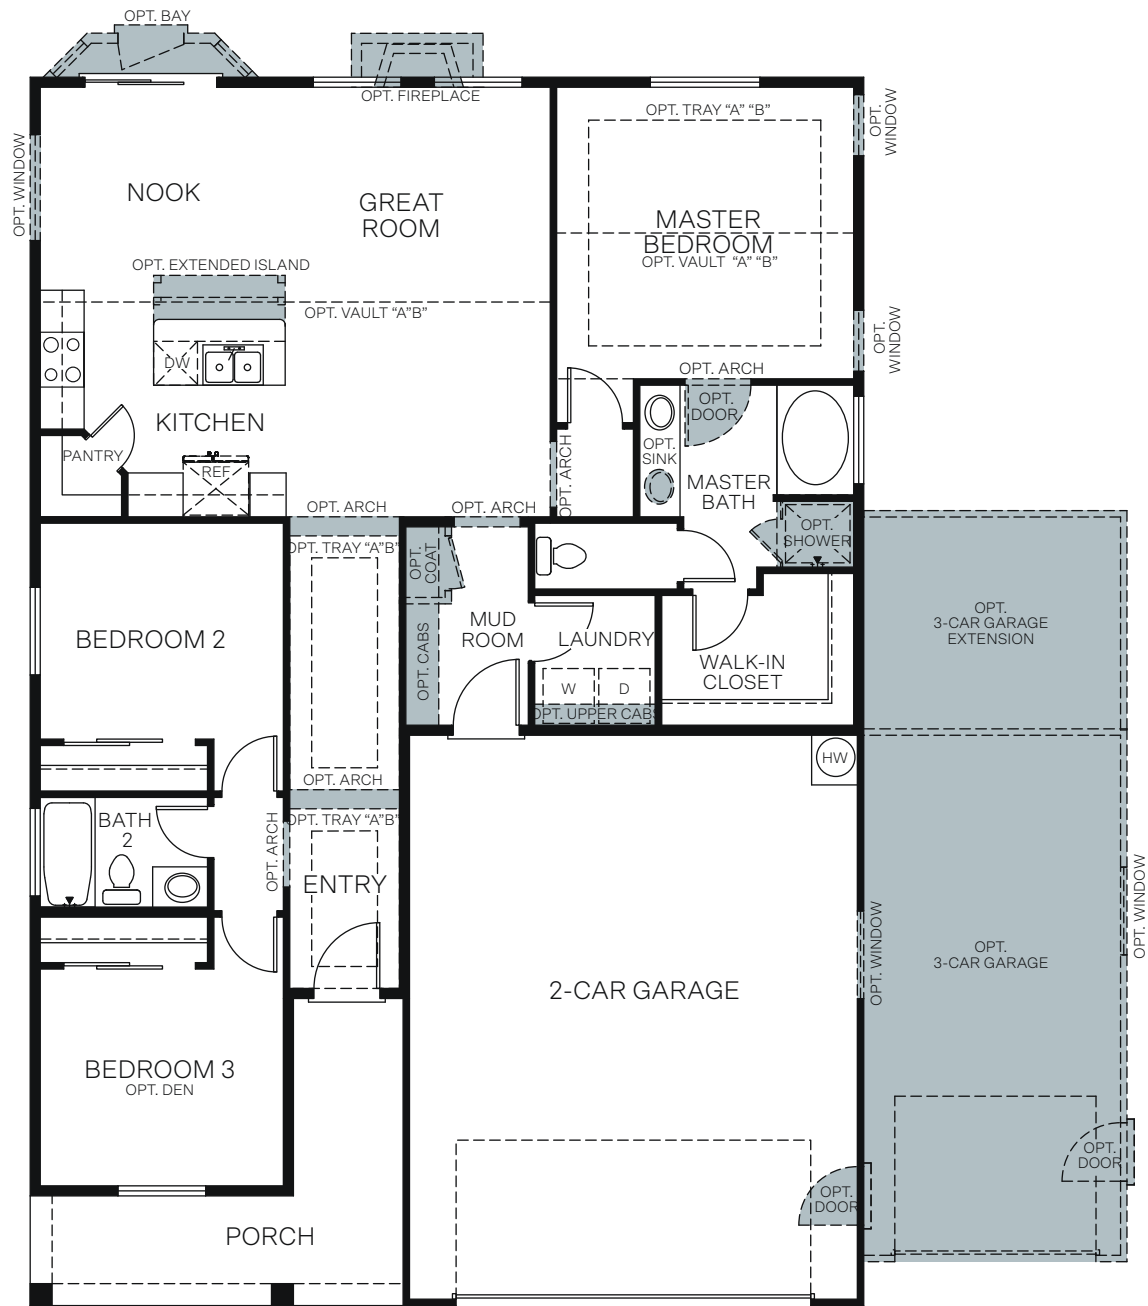

# Grandeur

At Stonecreek

SAGE

Traditional (A)

Farmhouse (B)

Prairie (D)

ONE-STORY 1,455 SQ. FT.

FIRST FLOOR  
1,455 Sq. Ft.

OPT. EXTENDED NOOK  
Adds: 51 Sq. Ft.