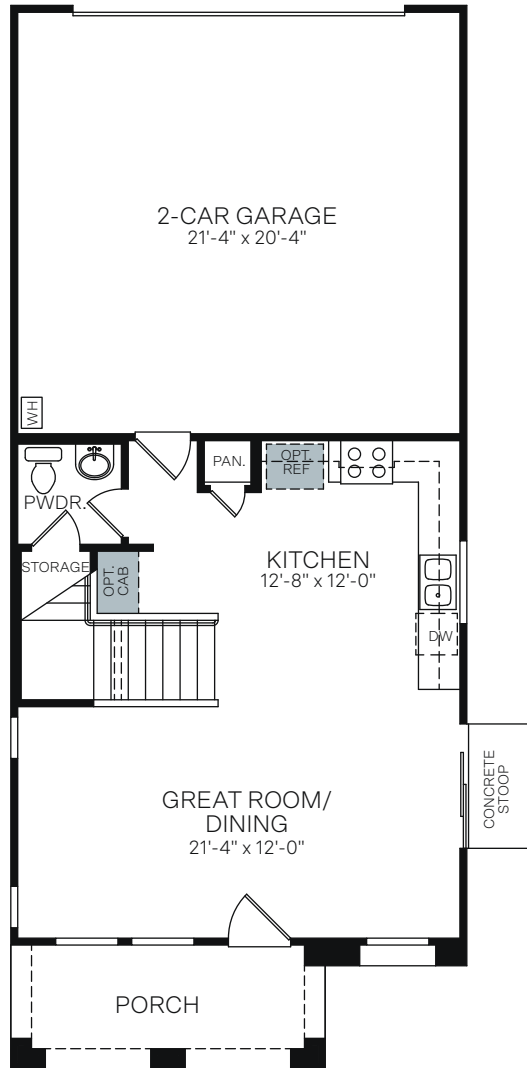

# Ironwood Villages

At North Creek

HAMLET | PLAN 2214

TWO-STORY • 1,464 SQ. FT.

FIRST FLOOR

SECOND FLOOR

OPTIONAL EXTENDED SHOWER AT PRIMARY BATHROOM