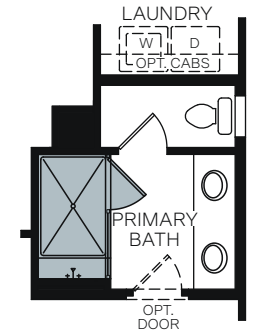

# Ironwood Villages

At North Creek

HAMLET | PLAN 2214

TWO-STORY • 1,464 SQ. FT.

FIRST FLOOR

SECOND FLOOR

OPTIONAL EXTENDED SHOWER AT PRIMARY BATHROOM