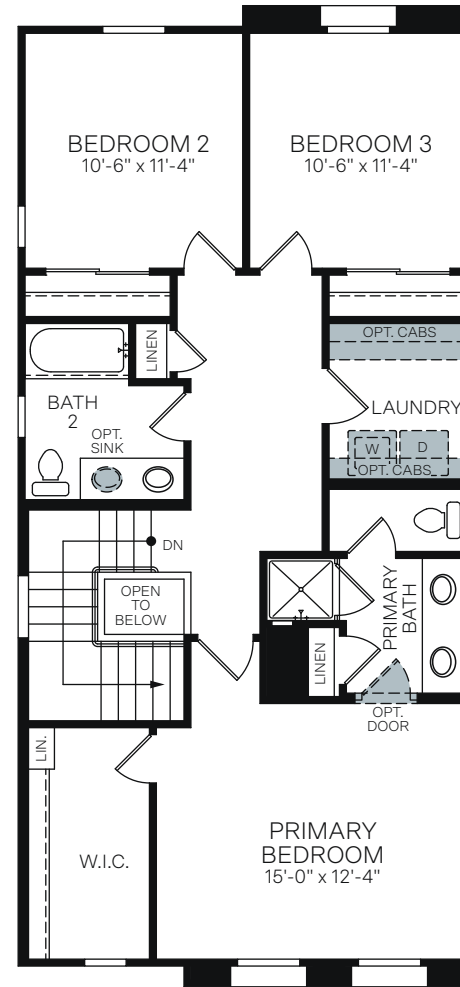

# Ironwood Villages

At North Creek

HAMLET | PLAN 2214

TWO-STORY • 1,464 SQ. FT.

FIRST FLOOR

SECOND FLOOR

OPTIONAL EXTENDED SHOWER AT PRIMARY BATHROOM