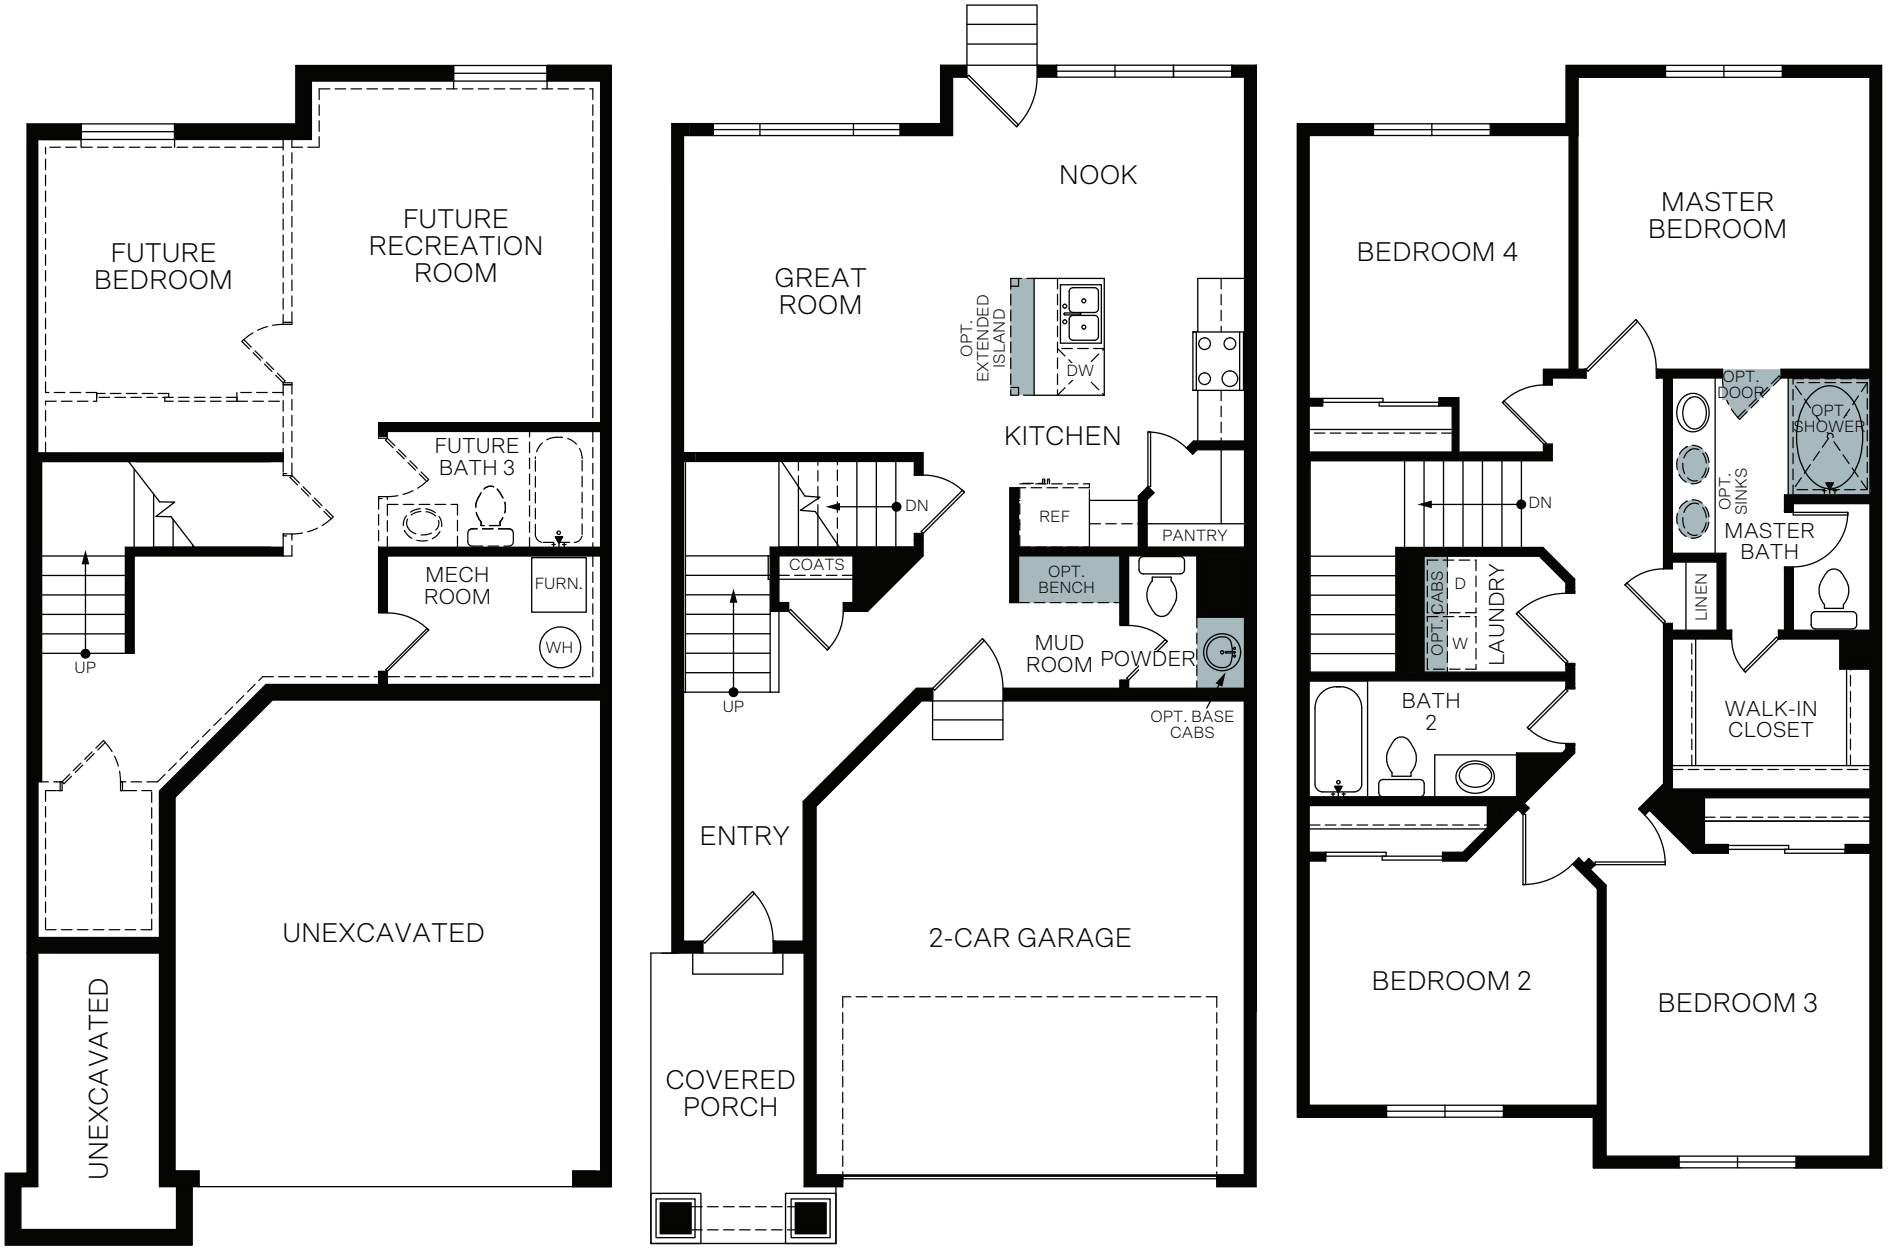

# Enclave

## At Sky Ranch

STANFORD

TWO-STORY 1,707 FINISHED SQ. FT.

BASEMENT  
660 Sq. Ft.

FIRST FLOOR  
652 Sq. Ft.

SECOND FLOOR  
1,055 Sq. Ft.

FLOOR PLAN LAYOUT

6 PLEX

FIRST FLOOR  
702 Sq. Ft.

FIRST FLOOR  
770 Sq. Ft.

FIRST FLOOR  
652 Sq. Ft.

FIRST FLOOR  
652 Sq. Ft.

FIRST FLOOR  
770 Sq. Ft.

FIRST FLOOR  
702 Sq. Ft.

Woodside Homes reserves the right to change floor plans, features, elevations, prices, materials and specifications without notice. All square footages and measurements are approximate. Please see Sales Professional for full details.  
10/2024