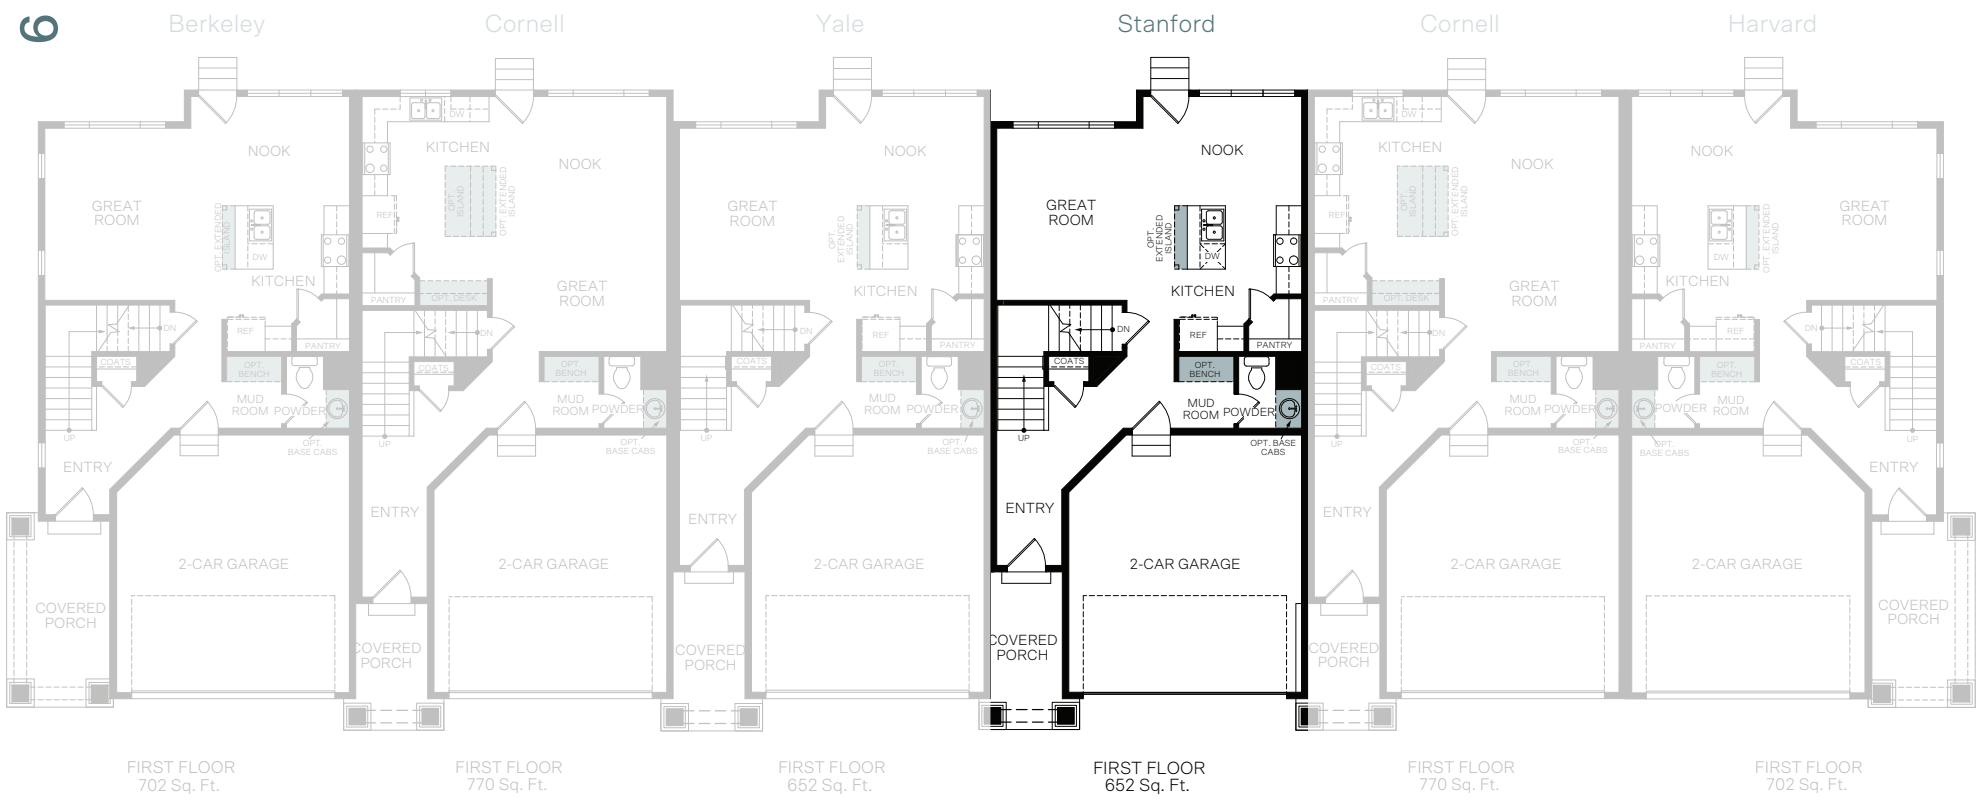

## At Sky Ranch

STANFORD

TWO-STORY 1,707 FINISHED SQ. FT.

BASEMENT  
660 Sq. Ft.

FIRST FLOOR  
652 Sq. Ft.

SECOND FLOOR  
1,055 Sq. Ft.

FLOOR PLAN LAYOUT

6 PLEX

FIRST FLOOR  
702 Sq. Ft.

FIRST FLOOR  
770 Sq. Ft.

FIRST FLOOR  
652 Sq. Ft.

FIRST FLOOR  
652 Sq. Ft.

FIRST FLOOR  
770 Sq. Ft.

FIRST FLOOR  
702 Sq. Ft.

Woodside Homes reserves the right to change floor plans, features, elevations, prices, materials and specifications without notice. All square footages and measurements are approximate. Please see Sales Professional for full details.  
10/2024