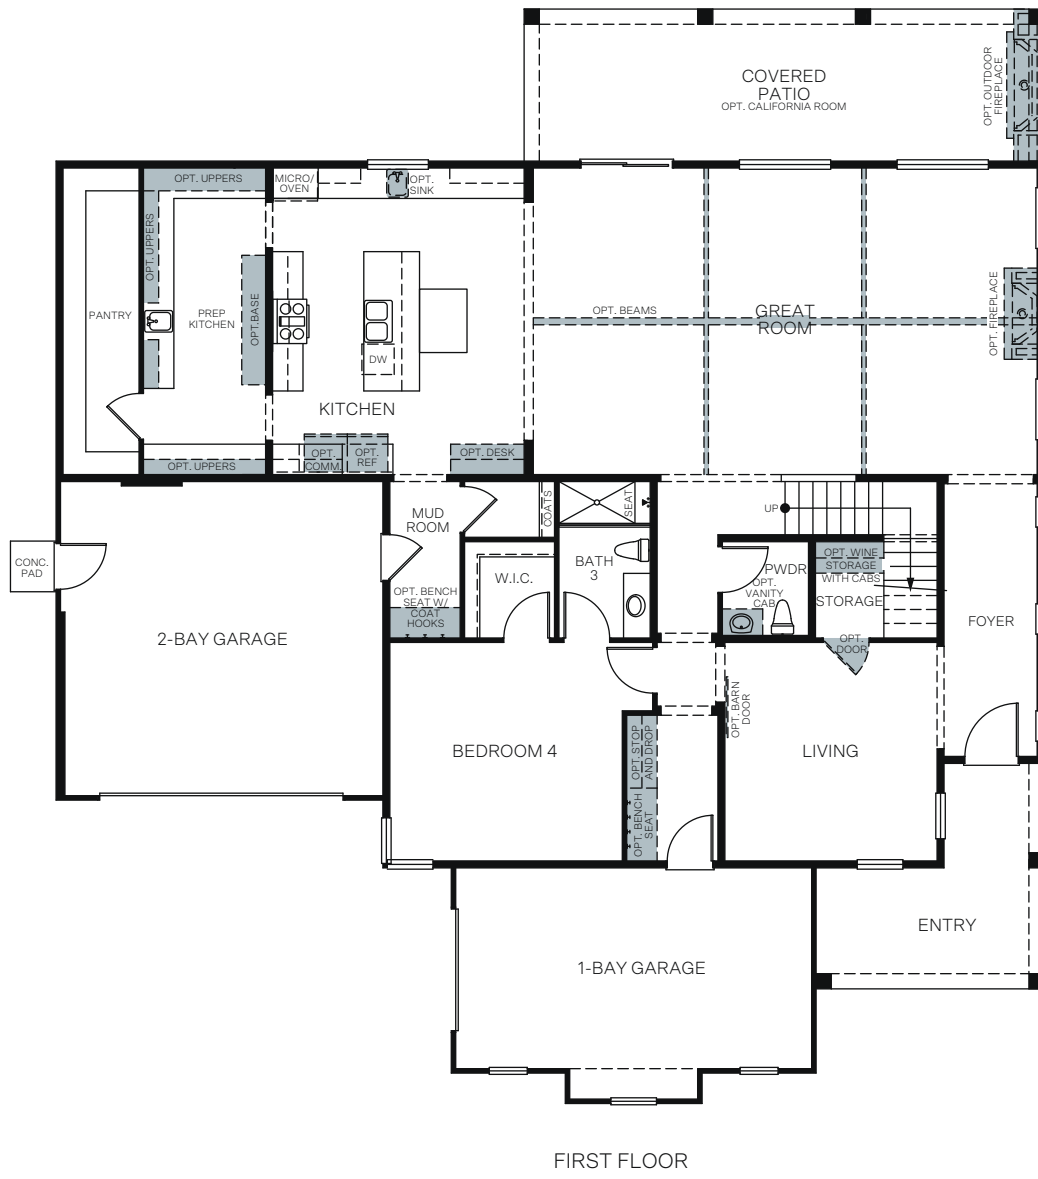

WoodsideHomes.com

Let's get you home.

Ivy Gate Series

At Farmstead

THE CHATEAU 6550

A - Traditional Farmhouse

B - Modern Farmhouse

C - Artisan Farmhouse

TWO STORY 4,223 SQ. FT.

OPTIONS

OPT. POOL BATH AT PANTRY

OPT. BEDROOM 5 SUITE AT LOFT