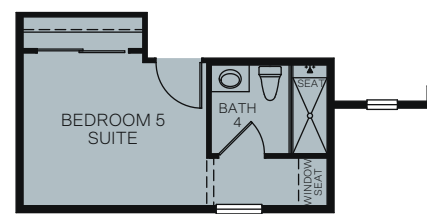

TWO STORY 4,223 SQ. FT.

OPTIONS

OPT. POOL BATH AT PANTRY

OPT. BEDROOM 5 SUITE AT LOFT