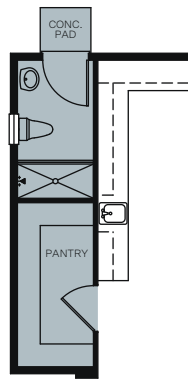

TWO STORY 4,223 SQ. FT.

OPTIONS

OPT. POOL BATH AT PANTRY

OPT. BEDROOM 5 SUITE AT LOFT