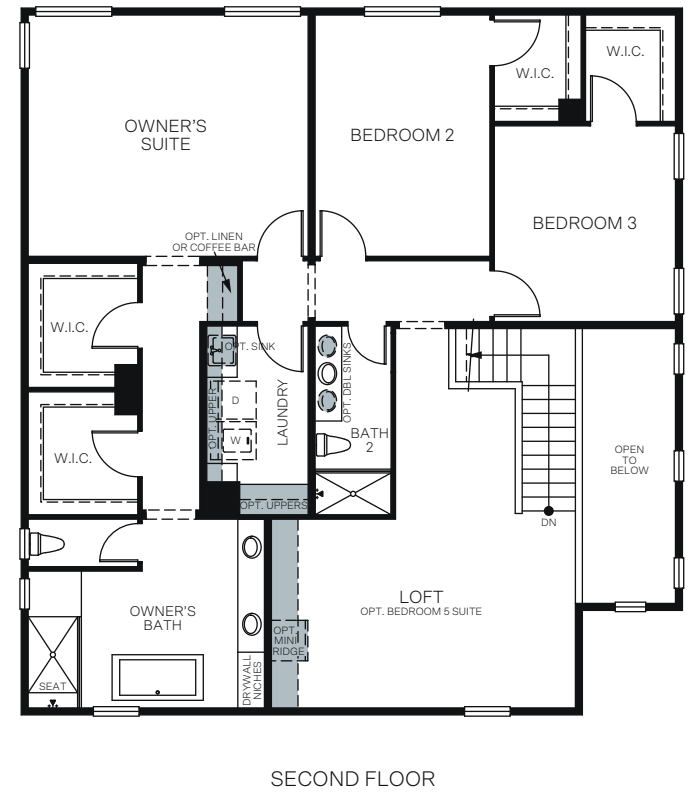

WoodsideHomes.com

Let's get you home.

Ivy Gate Series

At Farmstead

THE CHATEAU 6550

A - Traditional Farmhouse

B - Modern Farmhouse

C - Artisan Farmhouse

TWO STORY 4,223 SQ. FT.

OPTIONS

OPT. POOL BATH AT PANTRY

OPT. BEDROOM 5 SUITE AT LOFT