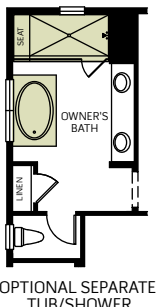

MARIGOLD / 5042

A - Stucco Bungalow

B - Craftsman

C - Farmhouse

D - European Cottage

Two Story • 3,537 Sq. Ft • 4-5 Bedrooms • 3.5 Baths
Great Room • Kitchen with Island • Dining • Bonus • 2-Bay Garage

Woodside Homes reserves the right to change elevations, specifications, materials and prices without notice. All square footages are approximate. Window location, porches, ceiling heights and room dimensions vary per elevation. The availability of certain options is subject to construction status and schedule. Optional features may be predetermined and included at additional cost on select homes. Renderings are artist's conception only.