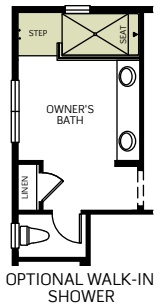

MARIGOLD / 5042

A - Stucco Bungalow

B - Craftsman

C - Farmhouse

D - European Cottage

Two Story • 3,537 Sq. Ft • 4-5 Bedrooms • 3.5 Baths
Great Room • Kitchen with Island • Dining • Bonus • 2-Bay Garage

Woodside Homes reserves the right to change elevations, specifications, materials and prices without notice. All square footages are approximate. Window location, porches, ceiling heights and room dimensions vary per elevation. The availability of certain options is subject to construction status and schedule. Optional features may be predetermined and included at additional cost on select homes. Renderings are artist's conception only.