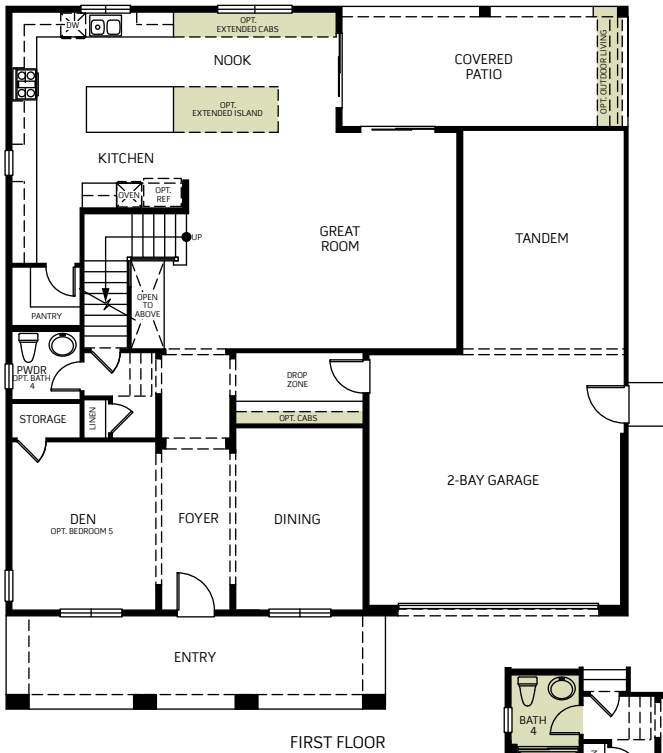

MARIGOLD / 5042

A - Stucco Bungalow

B - Craftsman

C - Farmhouse

D - European Cottage

Two Story • 3,537 Sq. Ft • 4-5 Bedrooms • 3.5 Baths
Great Room • Kitchen with Island • Dining • Bonus • 2-Bay Garage

Woodside Homes reserves the right to change elevations, specifications, materials and prices without notice. All square footages are approximate. Window location, porches, ceiling heights and room dimensions vary per elevation. The availability of certain options is subject to construction status and schedule. Optional features may be predetermined and included at additional cost on select homes. Renderings are artist's conception only.