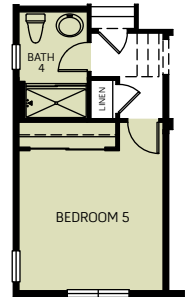

MARIGOLD / 5042

A - Stucco Bungalow

B - Craftsman

C - Farmhouse

D - European Cottage

Two Story • 3,537 Sq. Ft • 4-5 Bedrooms • 3.5 Baths
Great Room • Kitchen with Island • Dining • Bonus • 2-Bay Garage

Woodside Homes reserves the right to change elevations, specifications, materials and prices without notice. All square footages are approximate. Window location, porches, ceiling heights and room dimensions vary per elevation. The availability of certain options is subject to construction status and schedule. Optional features may be predetermined and included at additional cost on select homes. Renderings are artist's conception only.