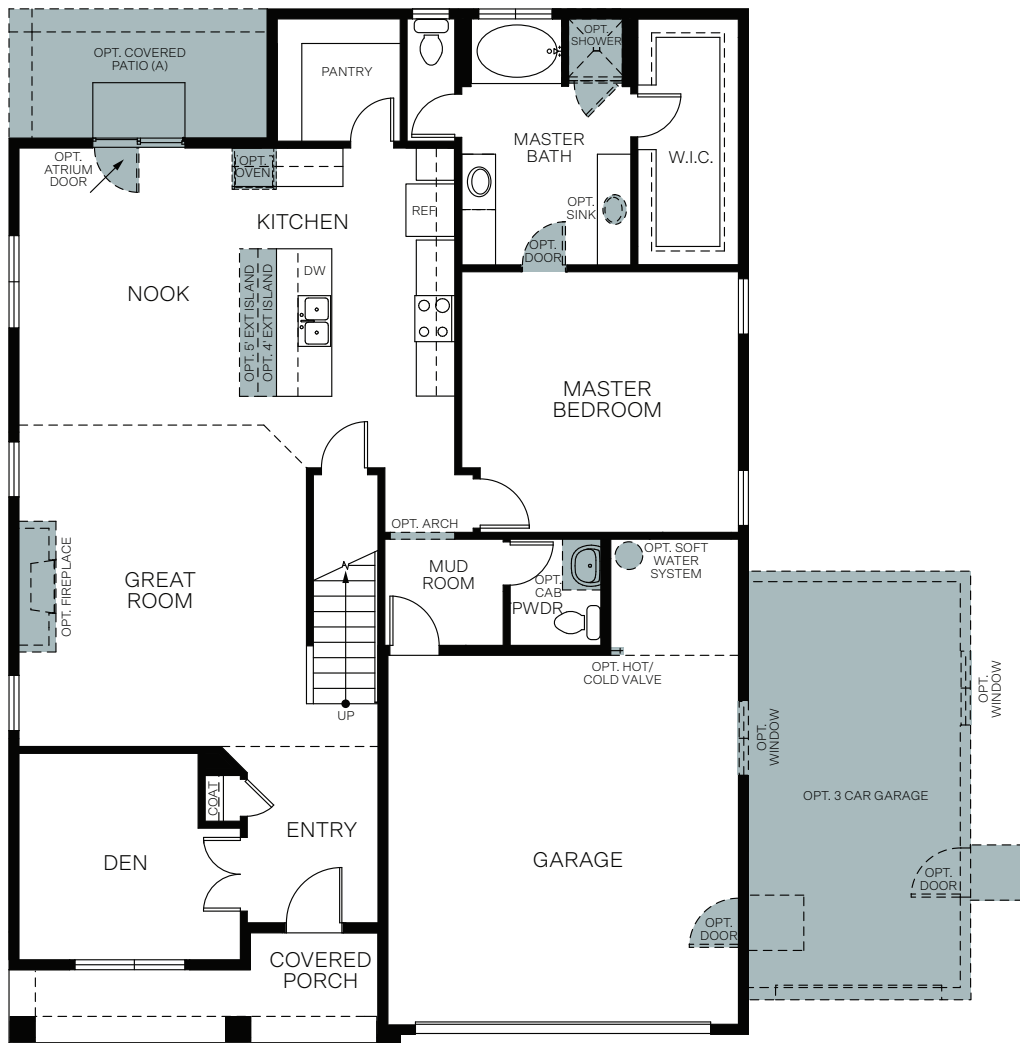

## At Shoreline

BRIGHTON

Traditional (A)

Farmhouse (B)

Craftsman (C)

Prairie (D)

TWO-STORY 2,819 SQ. FT.

FIRST FLOOR  
1,521 Sq.Ft.

SECOND FLOOR  
1,298 Sq.Ft.