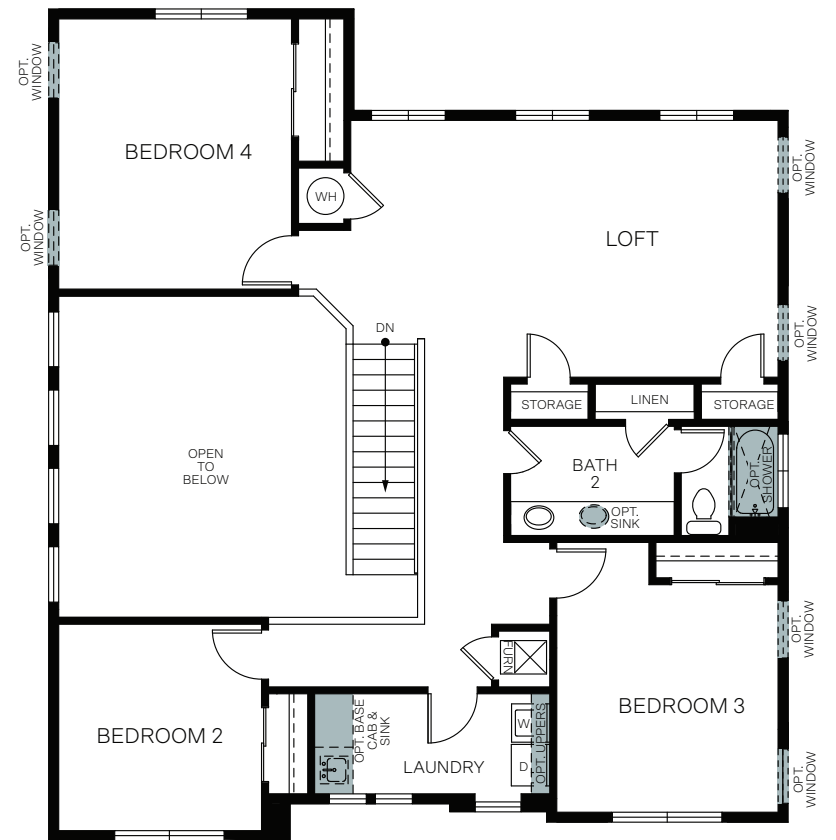

## At Shoreline

BRIGHTON

Traditional (A)

Farmhouse (B)

Craftsman (C)

Prairie (D)

TWO-STORY 2,819 SQ. FT.

FIRST FLOOR  
1,521 Sq.Ft.

SECOND FLOOR  
1,298 Sq.Ft.