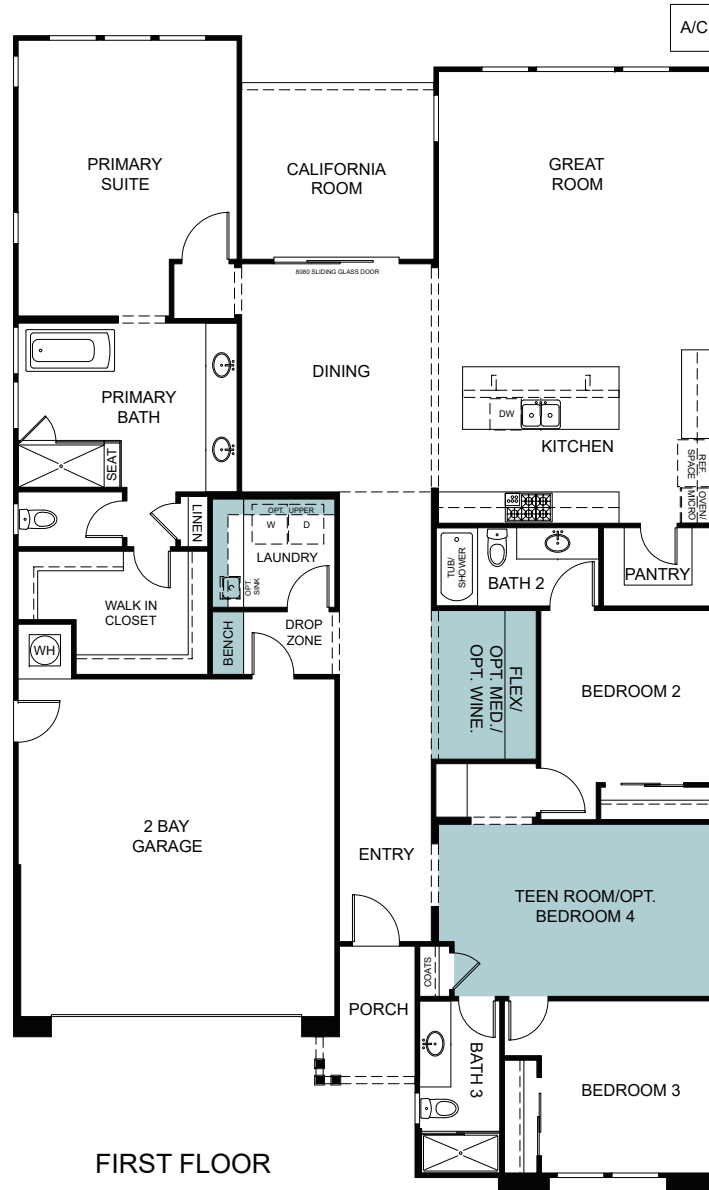

Wildflower at Winding Creek

Poppy

Single Story 2,330 Sq. Ft.

POPPY

SINGLE STORY

2,330 Finished Sq. Ft. • 3 Bedrooms • 3 Baths

FIRST FLOOR

OPTIONAL MEDITATION ROOM

OPTIONAL CABINETS

OPTIONAL WINE ROOM

Woodside Homes reserves the right to change floor plans, features, elevations, prices, materials and specifications without notice. All square footages and measurements are approximate. Please see Sales Professional for full details. 06/2023