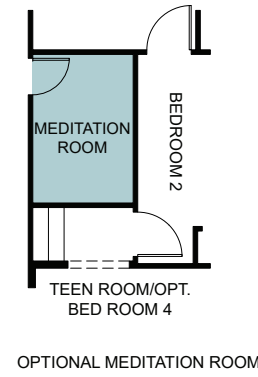

Wildflower at Winding Creek

Poppy

Single Story 2,330 Sq. Ft.

POPPY

SINGLE STORY

2,330 Finished Sq. Ft. • 3 Bedrooms • 3 Baths

FIRST FLOOR

OPTIONAL MEDITATION ROOM