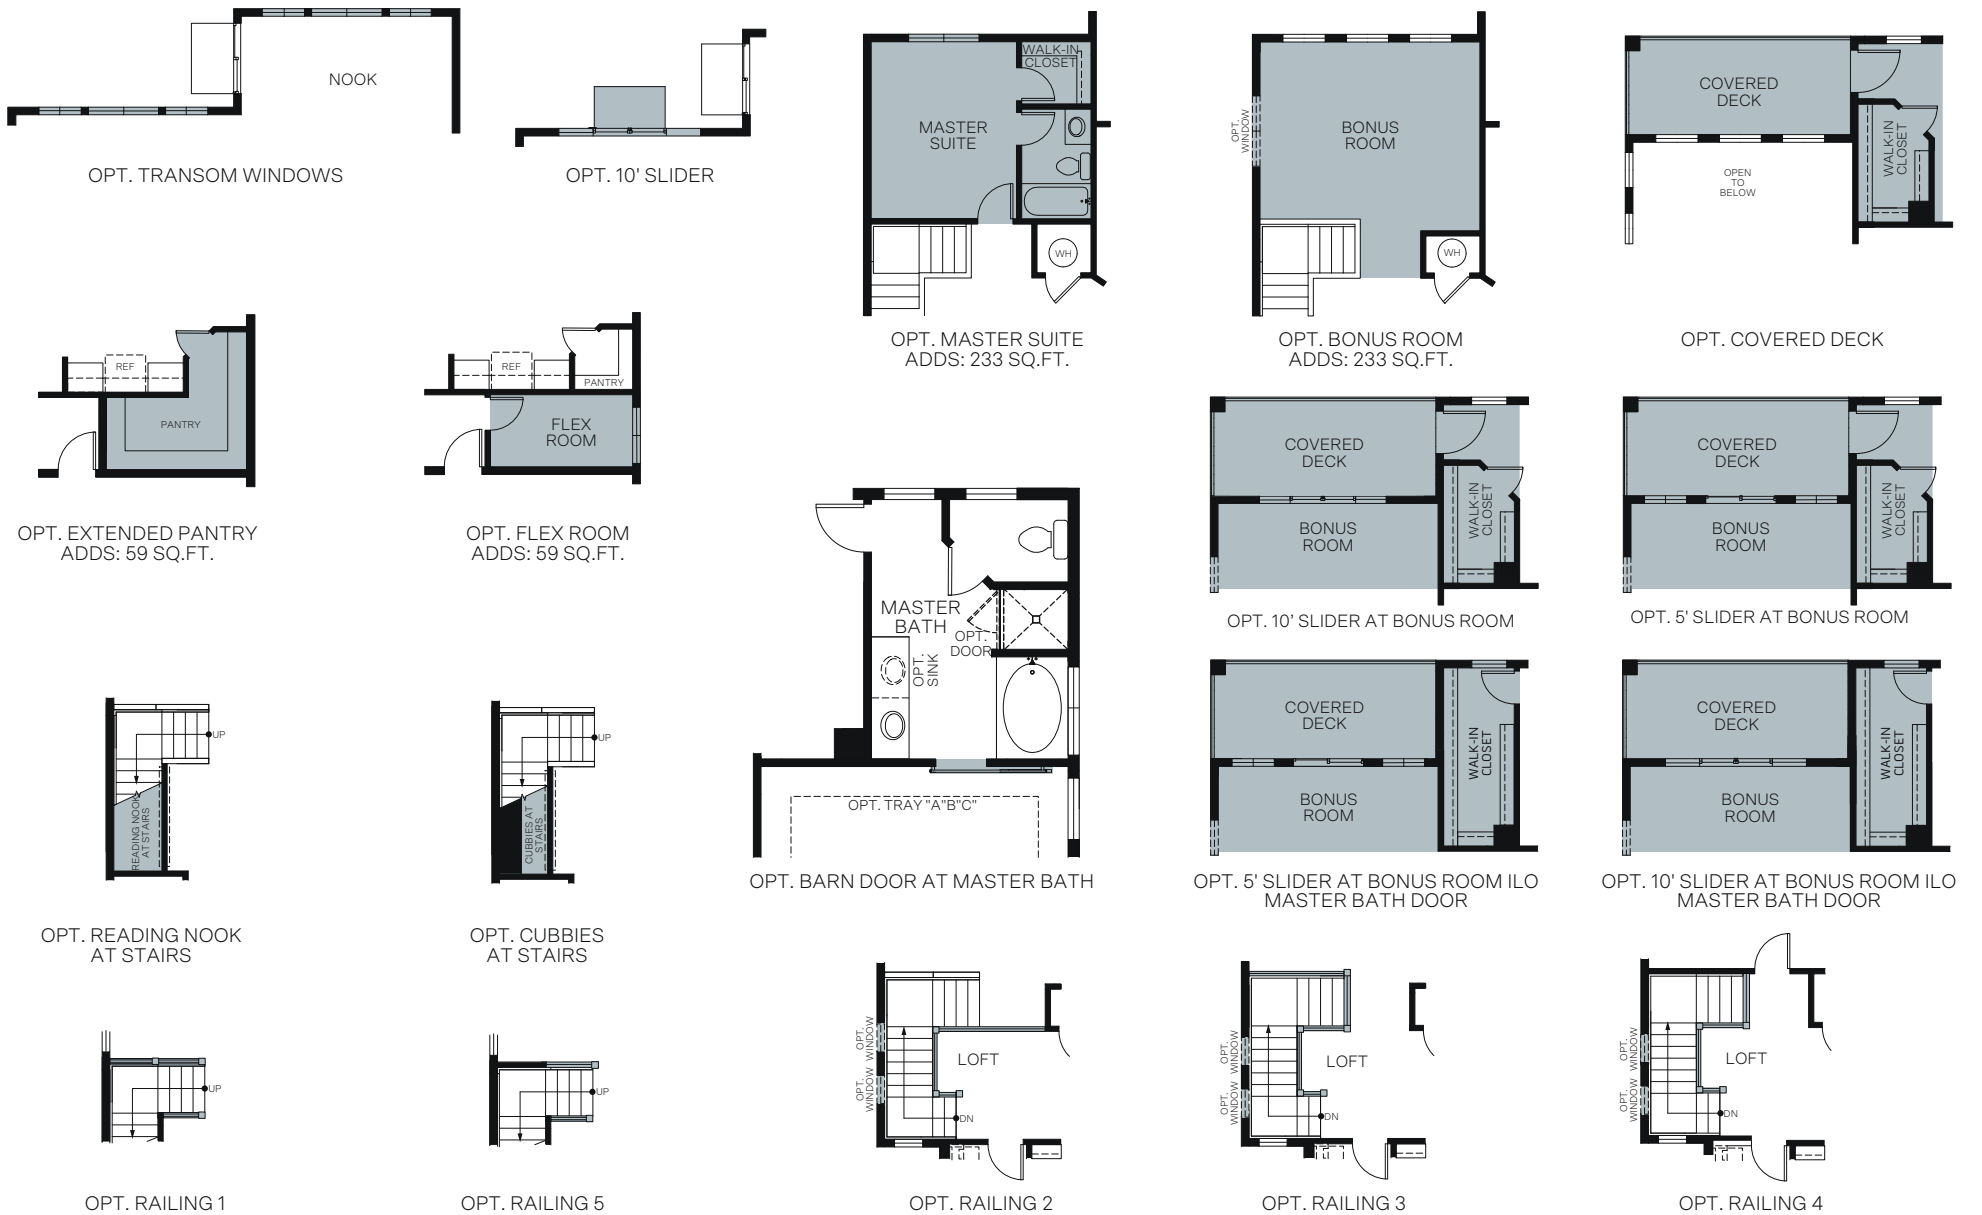

WoodsideHomes.com

Let's get you home.

Bayview At Shoreline

SYCAMORE

Traditional (A)

Farmhouse (B)

Craftsman (C)

Prairie (D)

TWO-STORY 1,947 SQ. FT.

FIRST FLOOR
969 Sq. Ft.

SECOND FLOOR
978 Sq. Ft.

Woodside Homes reserves the right to change floor plans, features, elevations, prices, materials and specifications without notice. All square footages and measurements are approximate. Please see Sales Professional for full details.
12/2022