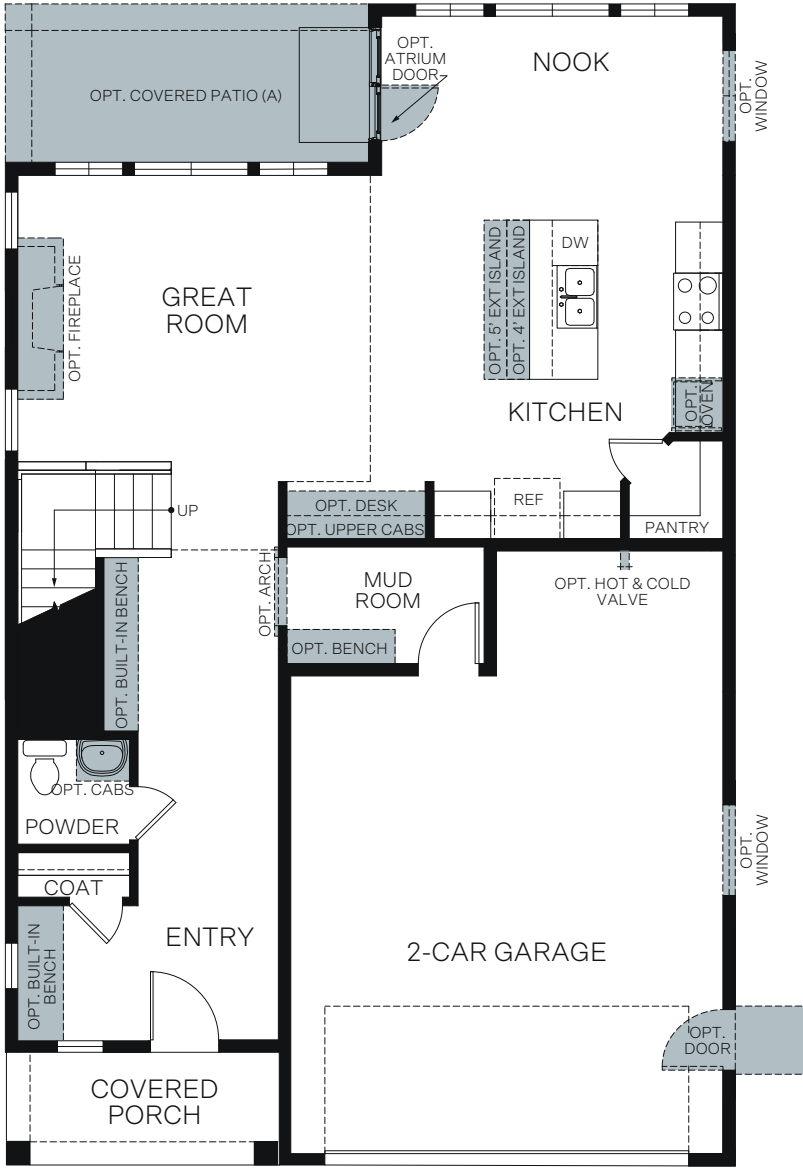

WoodsideHomes.com

Let's get you home.

Bayview At Shoreline

SYCAMORE

Traditional (A)

Farmhouse (B)

Craftsman (C)

Prairie (D)

TWO-STORY 1,947 SQ. FT.

FIRST FLOOR
969 Sq. Ft.

SECOND FLOOR
978 Sq. Ft.

Woodside Homes reserves the right to change floor plans, features, elevations, prices, materials and specifications without notice. All square footages and measurements are approximate. Please see Sales Professional for full details.
12/2022