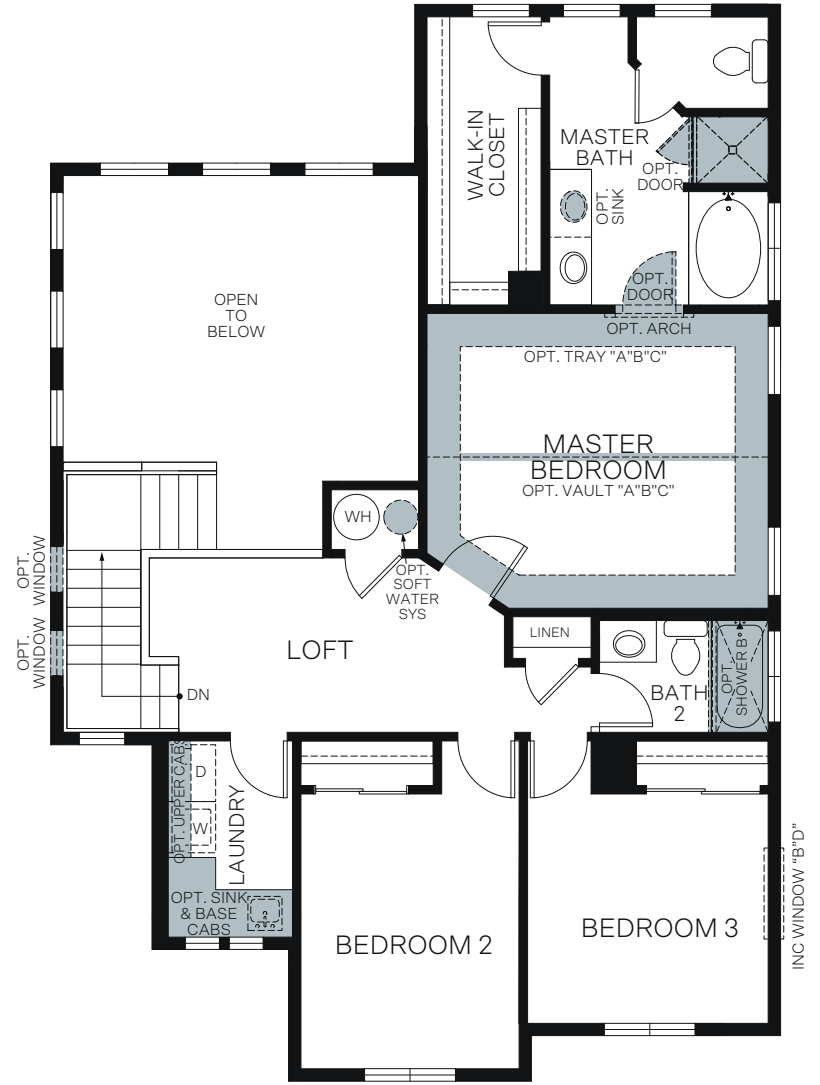

WoodsideHomes.com

Let's get you home.

Bayview At Shoreline

SYCAMORE

Traditional (A)

Farmhouse (B)

Craftsman (C)

Prairie (D)

TWO-STORY 1,947 SQ. FT.

FIRST FLOOR
969 Sq. Ft.

SECOND FLOOR
978 Sq. Ft.

Woodside Homes reserves the right to change floor plans, features, elevations, prices, materials and specifications without notice. All square footages and measurements are approximate. Please see Sales Professional for full details.
12/2022