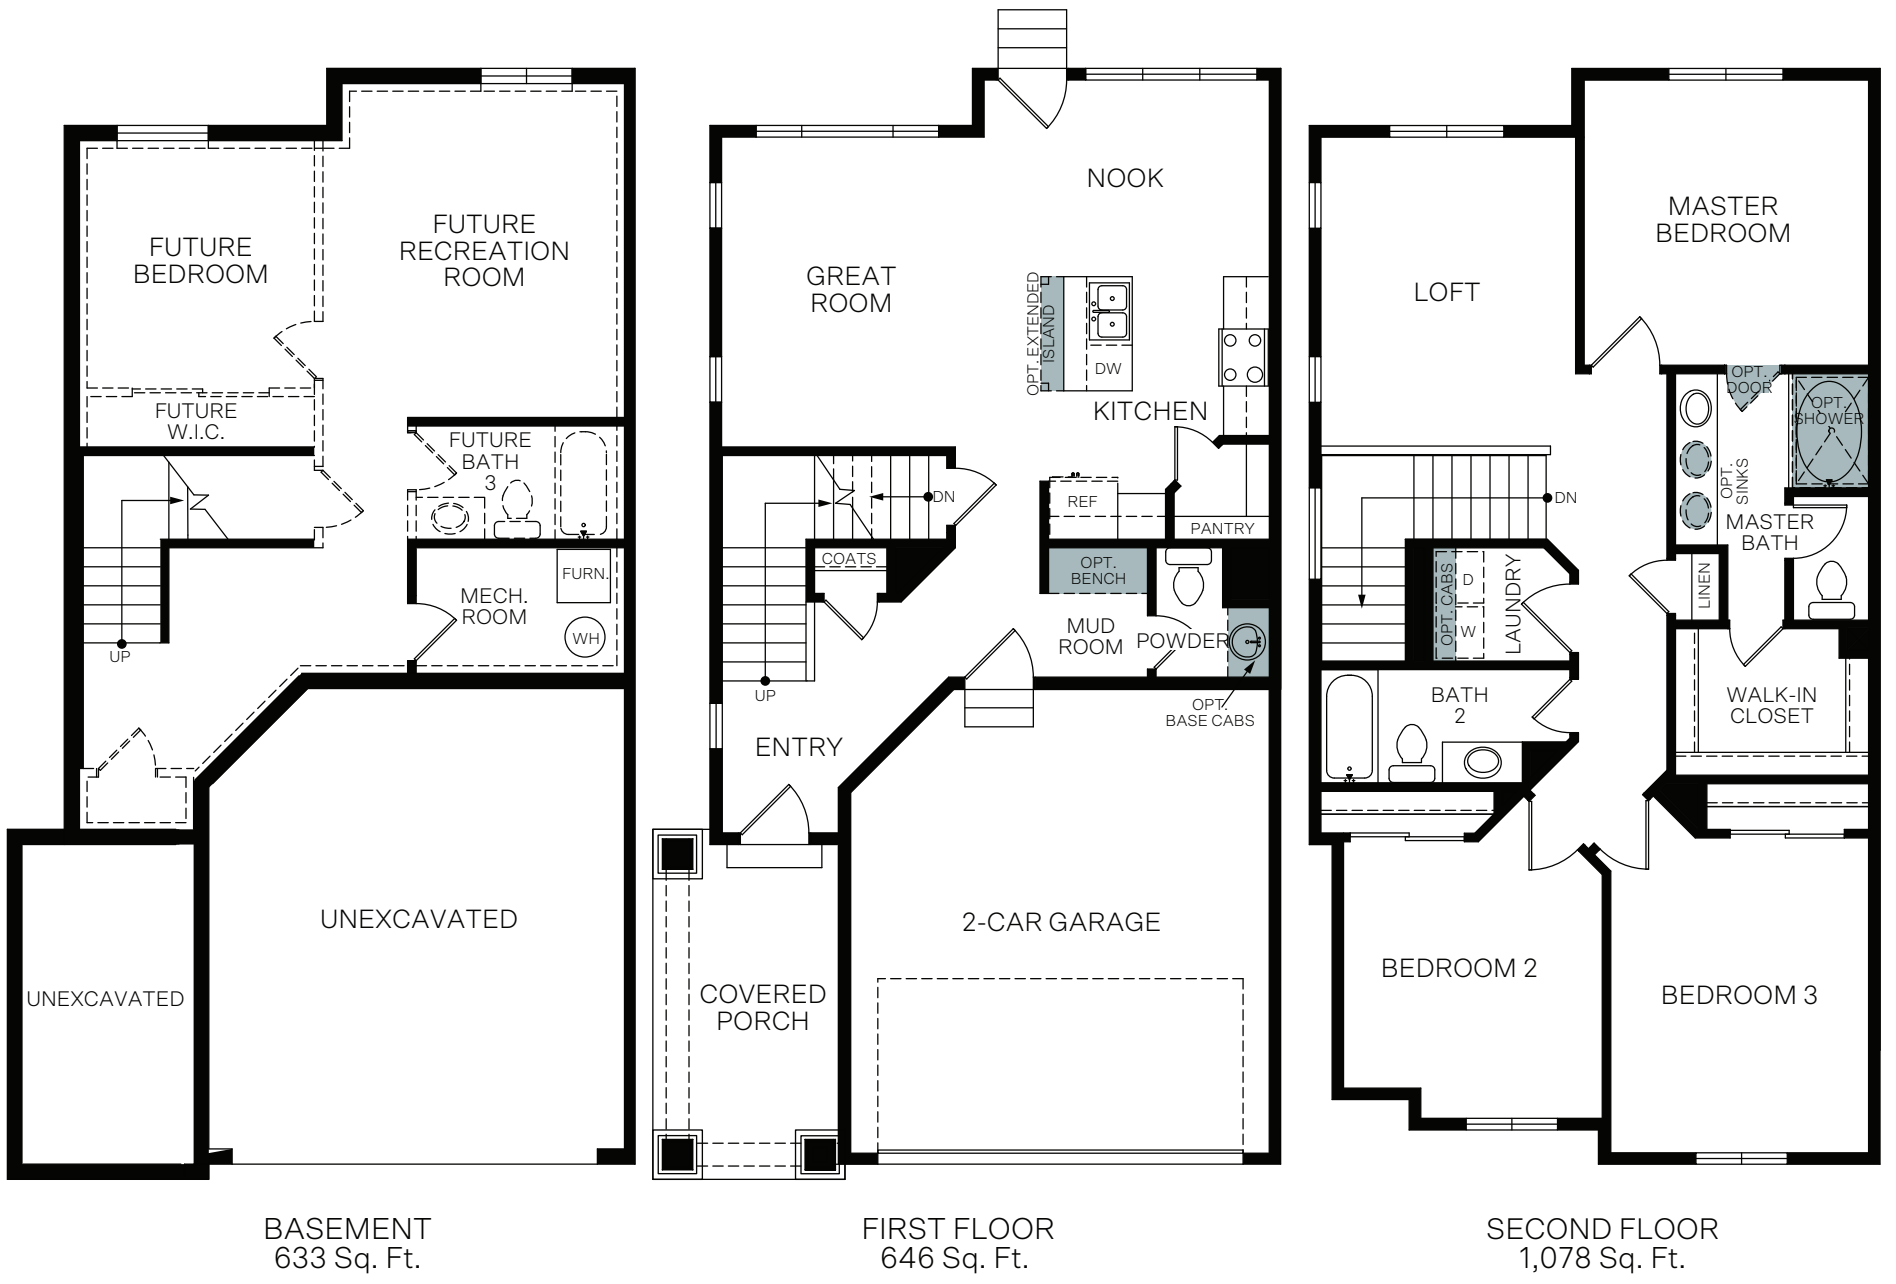

6 Plex

TWO-STORY 1,724 FINISHED SQ. FT.

FLOOR PLAN LAYOUT