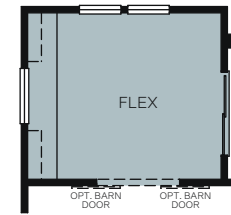

Ivy Gate Series

At Farmstead

THE FOXFIELD 6520

A - Traditional Farmhouse

B - Modern Farmhouse

C - Artisan Farmhouse

SINGLE STORY 3,164 SQ. FT.

FLOOR PLAN

OPT. FLEX ILO DINING

OPT. DEN ILO BEDROOM 3

OPT. BUNK ROOM ILO BONUS ROOM