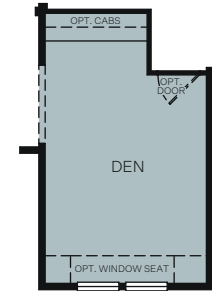

Ivy Gate Series

At Farmstead

THE FOXFIELD 6520

A - Traditional Farmhouse

B - Modern Farmhouse

C - Artisan Farmhouse

SINGLE STORY 3,164 SQ. FT.

FLOOR PLAN

OPT. FLEX ILO DINING

OPT. DEN ILO BEDROOM 3

OPT. BUNK ROOM ILO BONUS ROOM