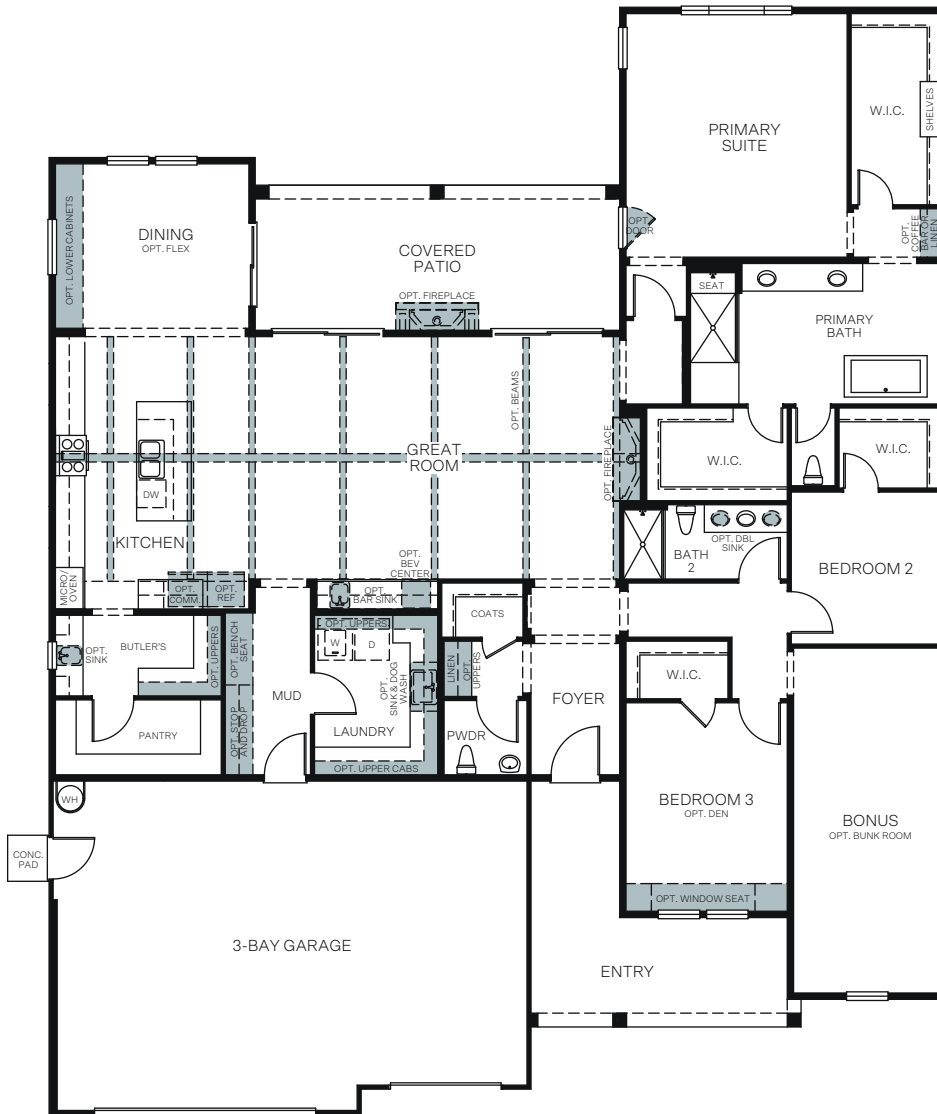

Ivy Gate Series

At Farmstead

THE FOXFIELD 6520

A - Traditional Farmhouse

B - Modern Farmhouse

C - Artisan Farmhouse

SINGLE STORY 3,164 SQ. FT.

FLOOR PLAN

OPT. FLEX ILO DINING

OPT. DEN ILO BEDROOM 3

OPT. BUNK ROOM ILO BONUS ROOM