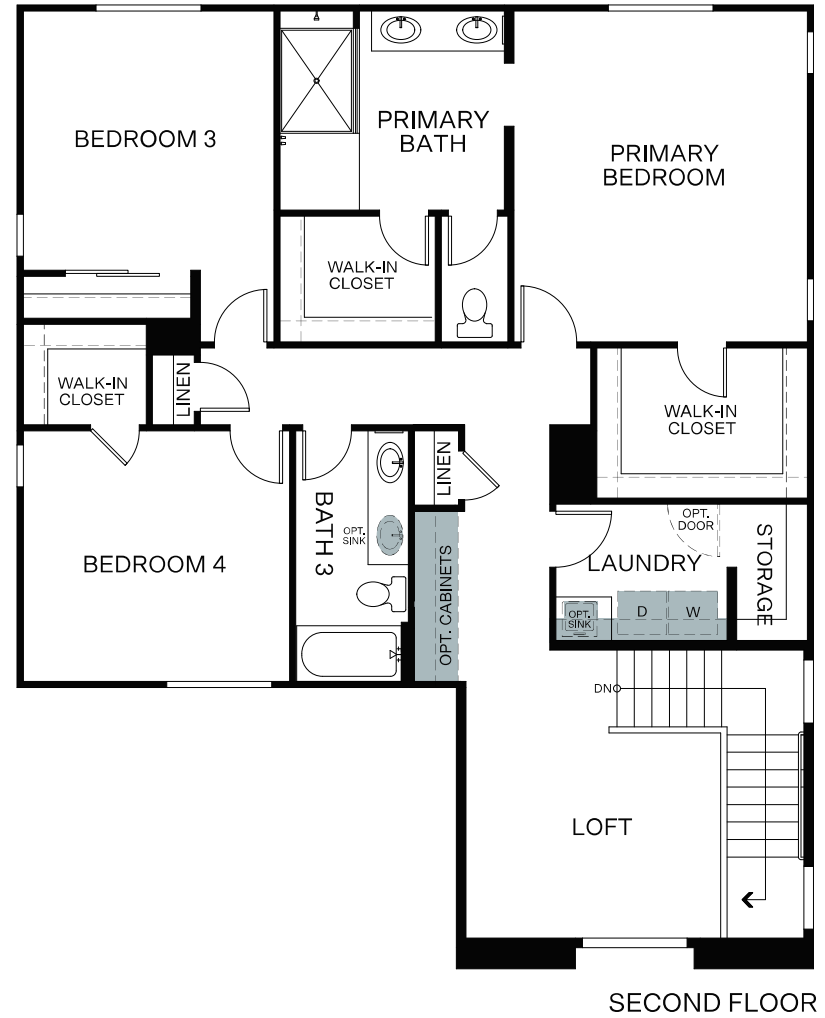

## At Cadence

LINDEN PLAN 3

Spanish Colonial

Tuscan

Desert Contemporary

TWO STORY | 2,599 SQ. FT.

## LINDEN PLAN 3 OPTIONAL FEATURES

OPT. DECK AT PRIMARY BEDROOM

OPT. ALTERNATE LAUNDRY  
(TO ACCOMMODATE  
OPT. STACKED W/D)

OPT. EXTENDED LAUNDRY

OPT. FREE STANDING TUB

OPT. DROP-IN TUB

Woodside Homes reserves the right to change floor plans, features, elevations, prices, materials and specifications without notice. All square footages and measurements are approximate. Please see Sales Professional for full details.  
JUNE2023