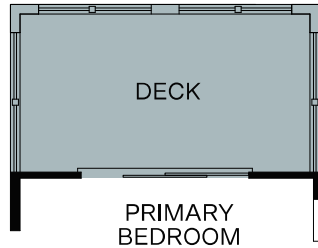

## At Cadence

LINDEN PLAN 3

Spanish Colonial

Tuscan

Desert Contemporary

TWO STORY | 2,599 SQ. FT.

## LINDEN PLAN 3 OPTIONAL FEATURES

OPT. DECK AT PRIMARY BEDROOM

OPT. ALTERNATE LAUNDRY  
(TO ACCOMMODATE  
OPT. STACKED W/D)

OPT. EXTENDED LAUNDRY

OPT. FREE STANDING TUB

OPT. DROP-IN TUB

Woodside Homes reserves the right to change floor plans, features, elevations, prices, materials and specifications without notice. All square footages and measurements are approximate. Please see Sales Professional for full details.  
JUNE2023