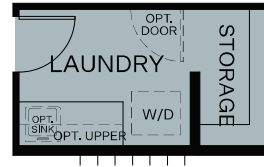

## LINDEN PLAN 3 OPTIONAL FEATURES

OPT. DECK AT PRIMARY BEDROOM

OPT. ALTERNATE LAUNDRY  
(TO ACCOMMODATE  
OPT. STACKED W/D)

OPT. EXTENDED LAUNDRY

OPT. FREE STANDING TUB

OPT. DROP-IN TUB

Woodside Homes reserves the right to change floor plans, features, elevations, prices, materials and specifications without notice. All square footages and measurements are approximate. Please see Sales Professional for full details.  
JUNE2023