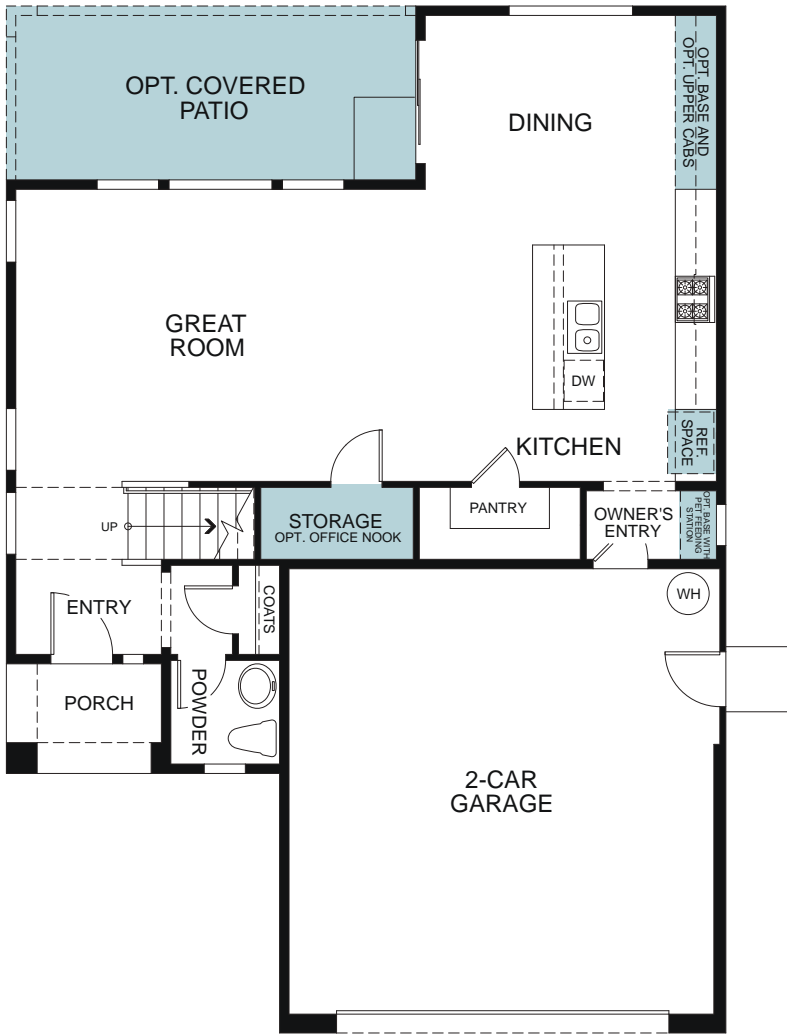

WoodsideHomes.com

Let's get you home.

Abbey Park

Hemington 3533

TWO STORY 1,919 SQ. FT.

FIRST FLOOR

SECOND FLOOR

OPTIONS

OPTIONAL OFFICE NOOK

OPTIONAL PASS THROUGH LINEN

OPTIONAL 3RD CAR GARAGE

OPTIONAL COVERED PATIO