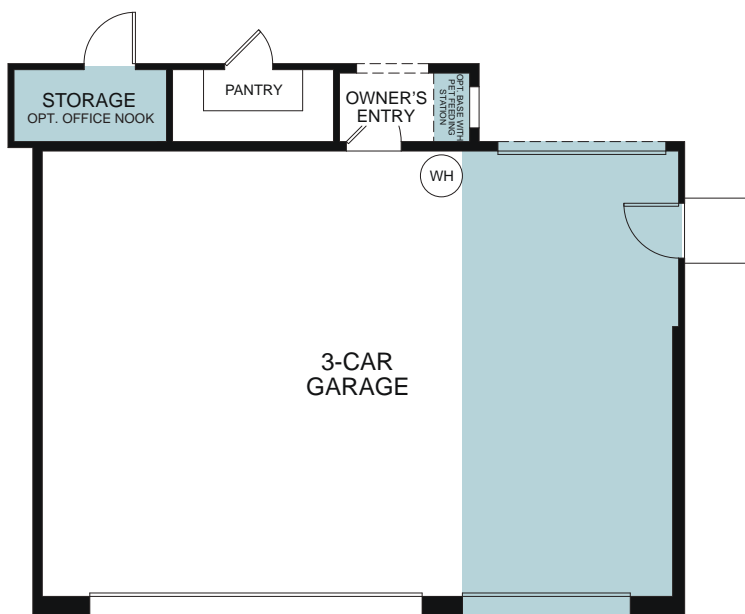

WoodsideHomes.com

Let's get you home.

Abbey Park

Hemington 3533

TWO STORY 1,919 SQ. FT.

FIRST FLOOR

SECOND FLOOR

OPTIONS

OPTIONAL OFFICE NOOK

OPTIONAL PASS THROUGH LINEN

OPTIONAL 3RD CAR GARAGE

OPTIONAL COVERED PATIO