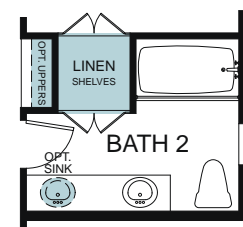

WoodsideHomes.com

Let's get you home.

Abbey Park

Hemington 3533

TWO STORY 1,919 SQ. FT.

FIRST FLOOR

SECOND FLOOR

OPTIONS

OPTIONAL OFFICE NOOK

OPTIONAL PASS THROUGH LINEN

OPTIONAL 3RD CAR GARAGE

OPTIONAL COVERED PATIO