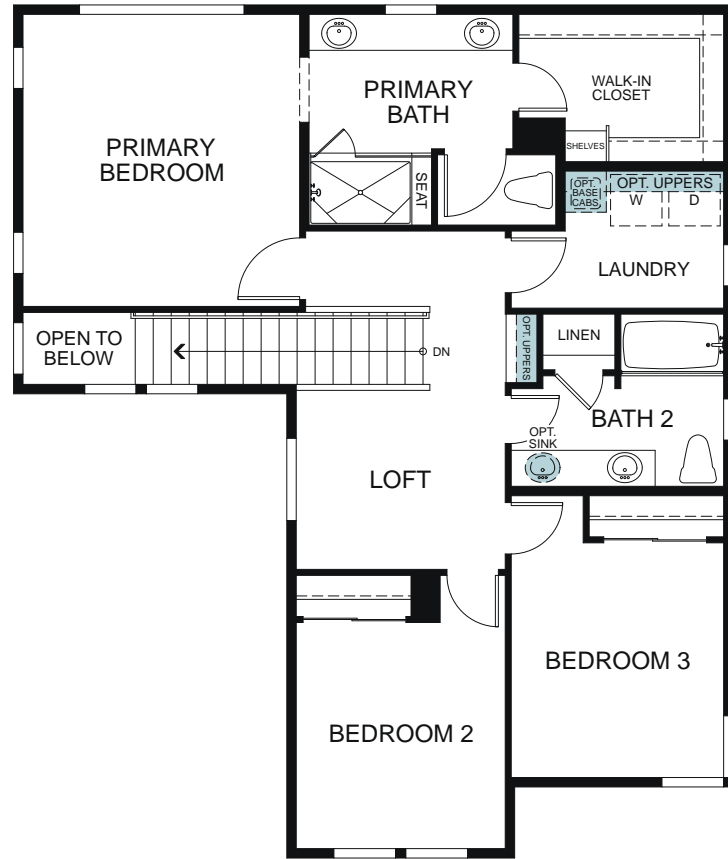

WoodsideHomes.com

Let's get you home.

Abbey Park

Hemington 3533

TWO STORY 1,919 SQ. FT.

FIRST FLOOR

SECOND FLOOR

OPTIONS

OPTIONAL OFFICE NOOK

OPTIONAL PASS THROUGH LINEN

OPTIONAL 3RD CAR GARAGE

OPTIONAL COVERED PATIO