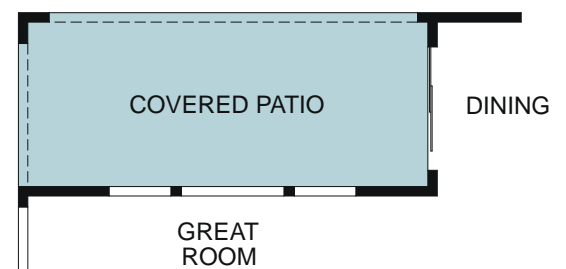

WoodsideHomes.com

Let's get you home.

Abbey Park

Hemington 3533

TWO STORY 1,919 SQ. FT.

FIRST FLOOR

SECOND FLOOR

OPTIONS

OPTIONAL OFFICE NOOK

OPTIONAL PASS THROUGH LINEN

OPTIONAL 3RD CAR GARAGE

OPTIONAL COVERED PATIO