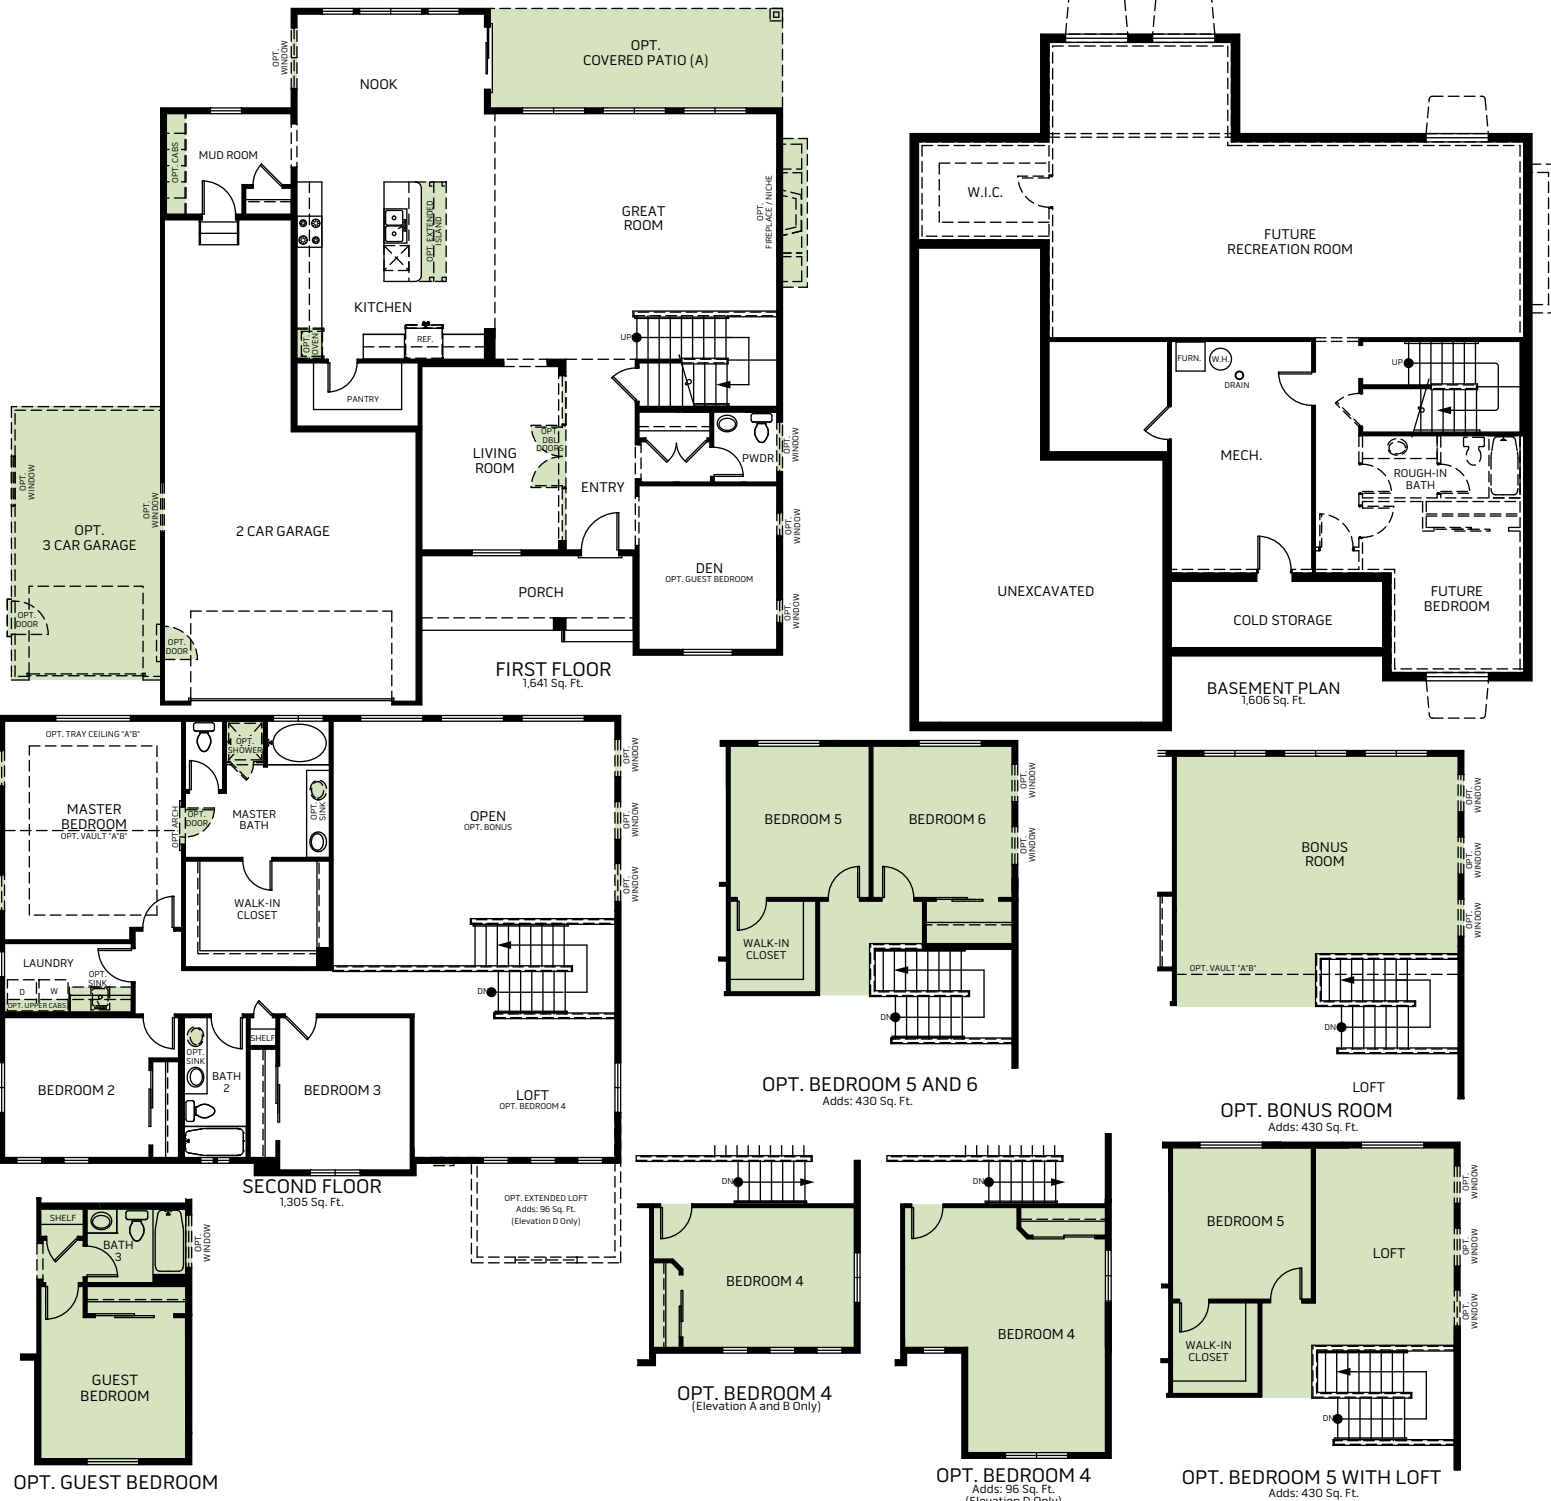

## Waterford

Two-story • 2,946 Finished Sq. Ft. • 4,552 Total Sq. Ft. • 4-8 Bedrooms • 2.5-4 Baths • Open Great Room  
Living Room • Opt. Guest Bedroom • Loft • Opt. Bedroom 4, 5 & 6 • Opt Covered Patio • 2-3 Car Garage

Traditional (A)

Farmhouse (B)

Prairie (D)

Woodside Homes reserves the right to change elevations, specifications, materials and prices without notice. All square footages are approximate. Window location, porches, ceiling heights and room dimensions vary per elevation. The availability of certain options is subject to construction status and schedule. Optional features may be predetermined and included at additional cost on select homes. Renderings are artist's conception only.  
Rev. 04/21

**Waterford**

Two-story • 2,946 Finished Sq. Ft. • 4,552 Total Sq. Ft. • 4-8 Bedrooms • 2.5-4 Baths • Open Great Room Living Room • Opt. Guest Bedroom • Loft • Opt. Bedroom 4, 5 & 6 • Opt. Covered Patio • 2-3 Car Garage