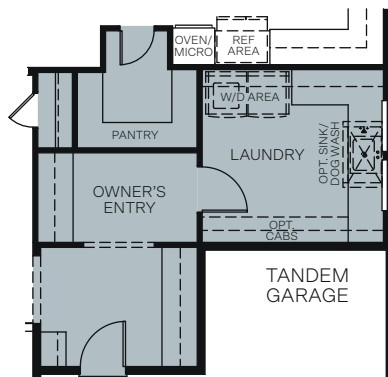

WoodsideHomes.com

Let's get you home.

The West Gardens

At Ella Gardens

THE GARDENIA 5036

SINGLE STORY 2,461 - 2,657 SQ. FT.

FLOOR PLAN

OPT. CALIFORNIA ROOM WITH LARGE SLIDER

OPT. WALK-IN SHOWER AT OWNER'S BATH

OPT. HOBBY AND LAUNDRY ILO TANDEM GARAGE +196 Sq. Ft.

OPT. EXTENDED LAUNDRY ILO TANDEM GARAGE +115 Sq. Ft.

OPT. MULTI GEN ILO BEDROOMS 3 & 4