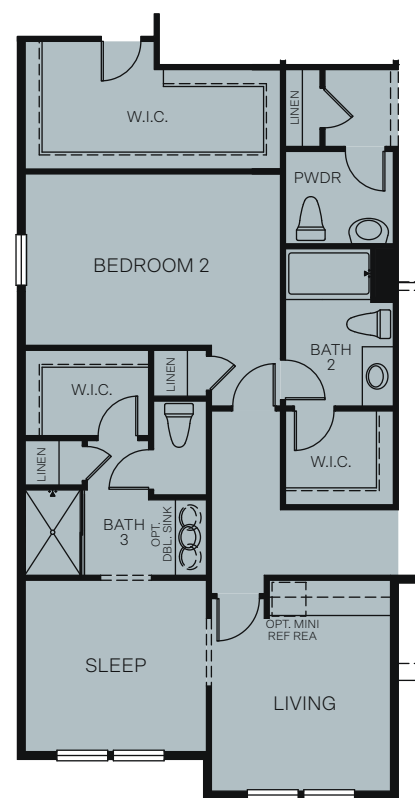

WoodsideHomes.com

Let's get you home.

The West Gardens

At Ella Gardens

THE GARDENIA 5036

SINGLE STORY 2,461 - 2,657 SQ. FT.

FLOOR PLAN

OPT. CALIFORNIA ROOM WITH LARGE SLIDER

OPT. WALK-IN SHOWER AT OWNER'S BATH

OPT. HOBBY AND LAUNDRY ILO TANDEM GARAGE +196 Sq. Ft.

OPT. EXTENDED LAUNDRY ILO TANDEM GARAGE +115 Sq. Ft.

OPT. MULTI GEN ILO BEDROOMS 3 & 4