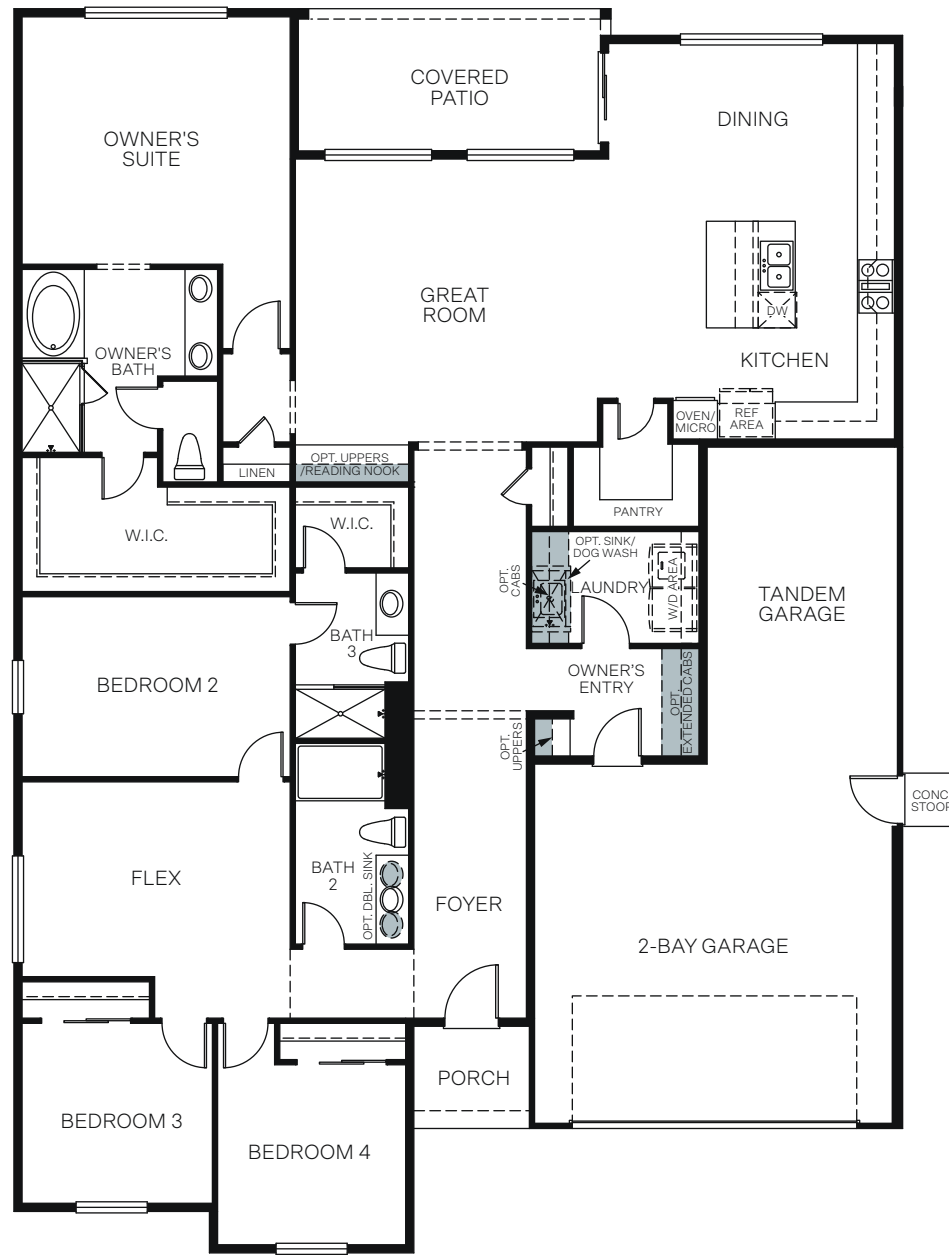

WoodsideHomes.com

Let's get you home.

The West Gardens

At Ella Gardens

THE GARDENIA 5036

SINGLE STORY 2,461 - 2,657 SQ. FT.

FLOOR PLAN

OPT. CALIFORNIA ROOM WITH LARGE SLIDER

OPT. WALK-IN SHOWER AT OWNER'S BATH

OPT. HOBBY AND LAUNDRY ILO TANDEM GARAGE +196 Sq. Ft.

OPT. EXTENDED LAUNDRY ILO TANDEM GARAGE +115 Sq. Ft.

OPT. MULTI GEN ILO BEDROOMS 3 & 4