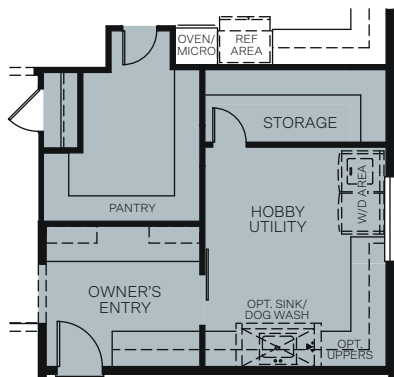

WoodsideHomes.com

Let's get you home.

The West Gardens

At Ella Gardens

THE GARDENIA 5036

SINGLE STORY 2,461 - 2,657 SQ. FT.

FLOOR PLAN

OPT. CALIFORNIA ROOM WITH LARGE SLIDER

OPT. WALK-IN SHOWER AT OWNER'S BATH

OPT. HOBBY AND LAUNDRY ILO TANDEM GARAGE +196 Sq. Ft.

OPT. EXTENDED LAUNDRY ILO TANDEM GARAGE +115 Sq. Ft.

OPT. MULTI GEN ILO BEDROOMS 3 & 4