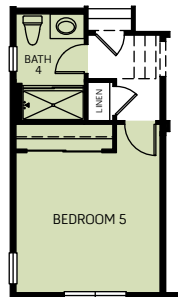

MARIGOLD / 5042

A - Stucco Bungalow

B - Craftsman

C - Farmhouse

D - European Cottage

Two Story • 3,537 Sq. Ft • 4-5 Bedrooms • 3.5 Baths
Great Room • Kitchen with Island • Dining • Bonus • 2-Bay Garage

Woodside Homes reserves the right to change elevations, specifications, materials and prices without notice. All square footages are approximate. Window location, porches, ceiling heights and room dimensions vary per elevation. The availability of certain options is subject to construction status and schedule. Optional features may be predetermined and included at additional cost on select homes. Renderings are artist's conception only.