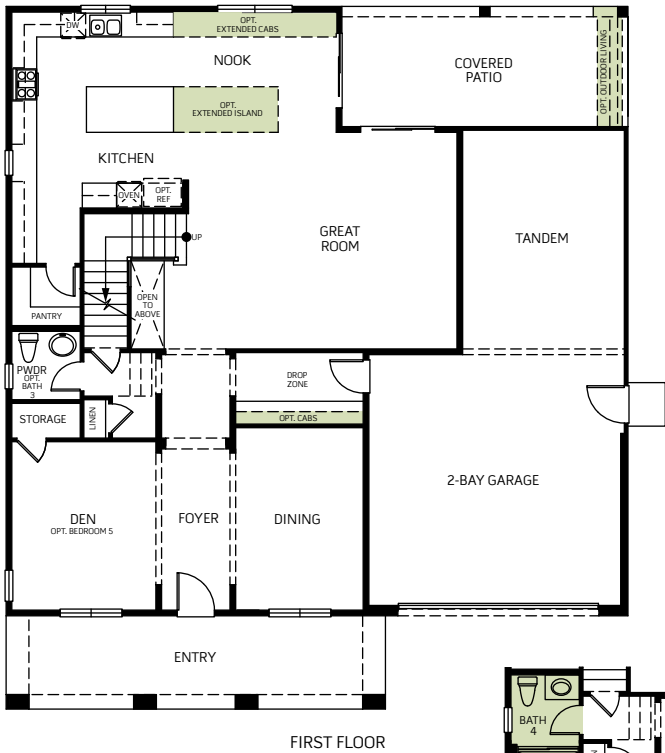

MARIGOLD / 5042

A - Stucco Bungalow

B - Craftsman

C - Farmhouse

D - European Cottage

Two Story • 3,537 Sq. Ft • 4-5 Bedrooms • 3.5 Baths
Great Room • Kitchen with Island • Dining • Bonus • 2-Bay Garage

Woodside Homes reserves the right to change elevations, specifications, materials and prices without notice. All square footages are approximate. Window location, porches, ceiling heights and room dimensions vary per elevation. The availability of certain options is subject to construction status and schedule. Optional features may be predetermined and included at additional cost on select homes. Renderings are artist's conception only.