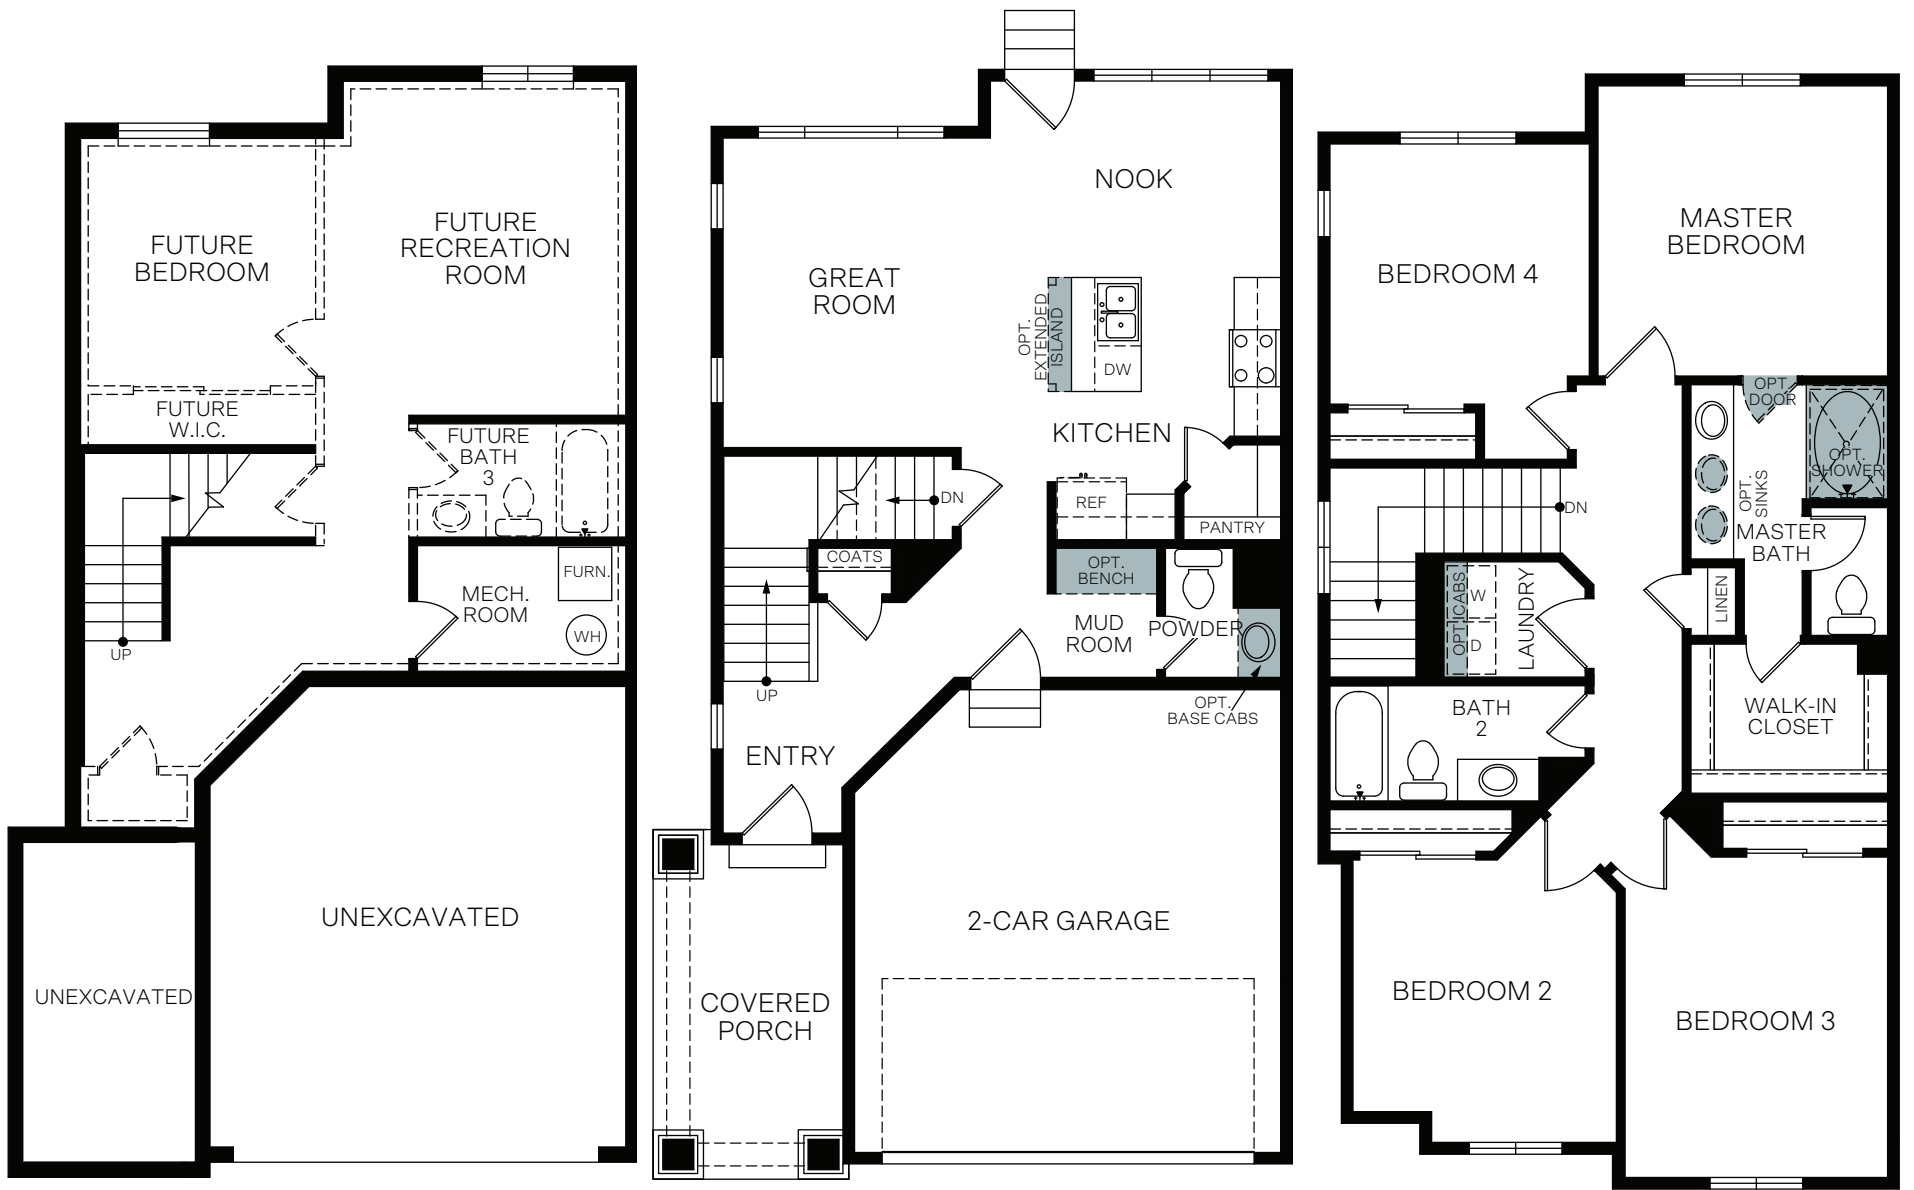

# Enclave

## At Sky Ranch

PRINCETON

TWO-STORY 1,724 FINISHED SQ. FT.

**BASEMENT**  
632 Sq. Ft.

**FIRST FLOOR**  
646 Sq. Ft.

**SECOND FLOOR**  
1,078 Sq. Ft.

FLOOR PLAN LAYOUT

5 PLEX

FIRST FLOOR  
646 Sq. Ft.

FIRST FLOOR  
770 Sq. Ft.

FIRST FLOOR  
725 Sq. Ft.

FIRST FLOOR  
770 Sq. Ft.

FIRST FLOOR  
702 Sq. Ft.

Woodside Homes reserves the right to change floor plans, features, elevations, prices, materials and specifications without notice. All square footages and measurements are approximate. Please see Sales Professional for full details.  
10/2024