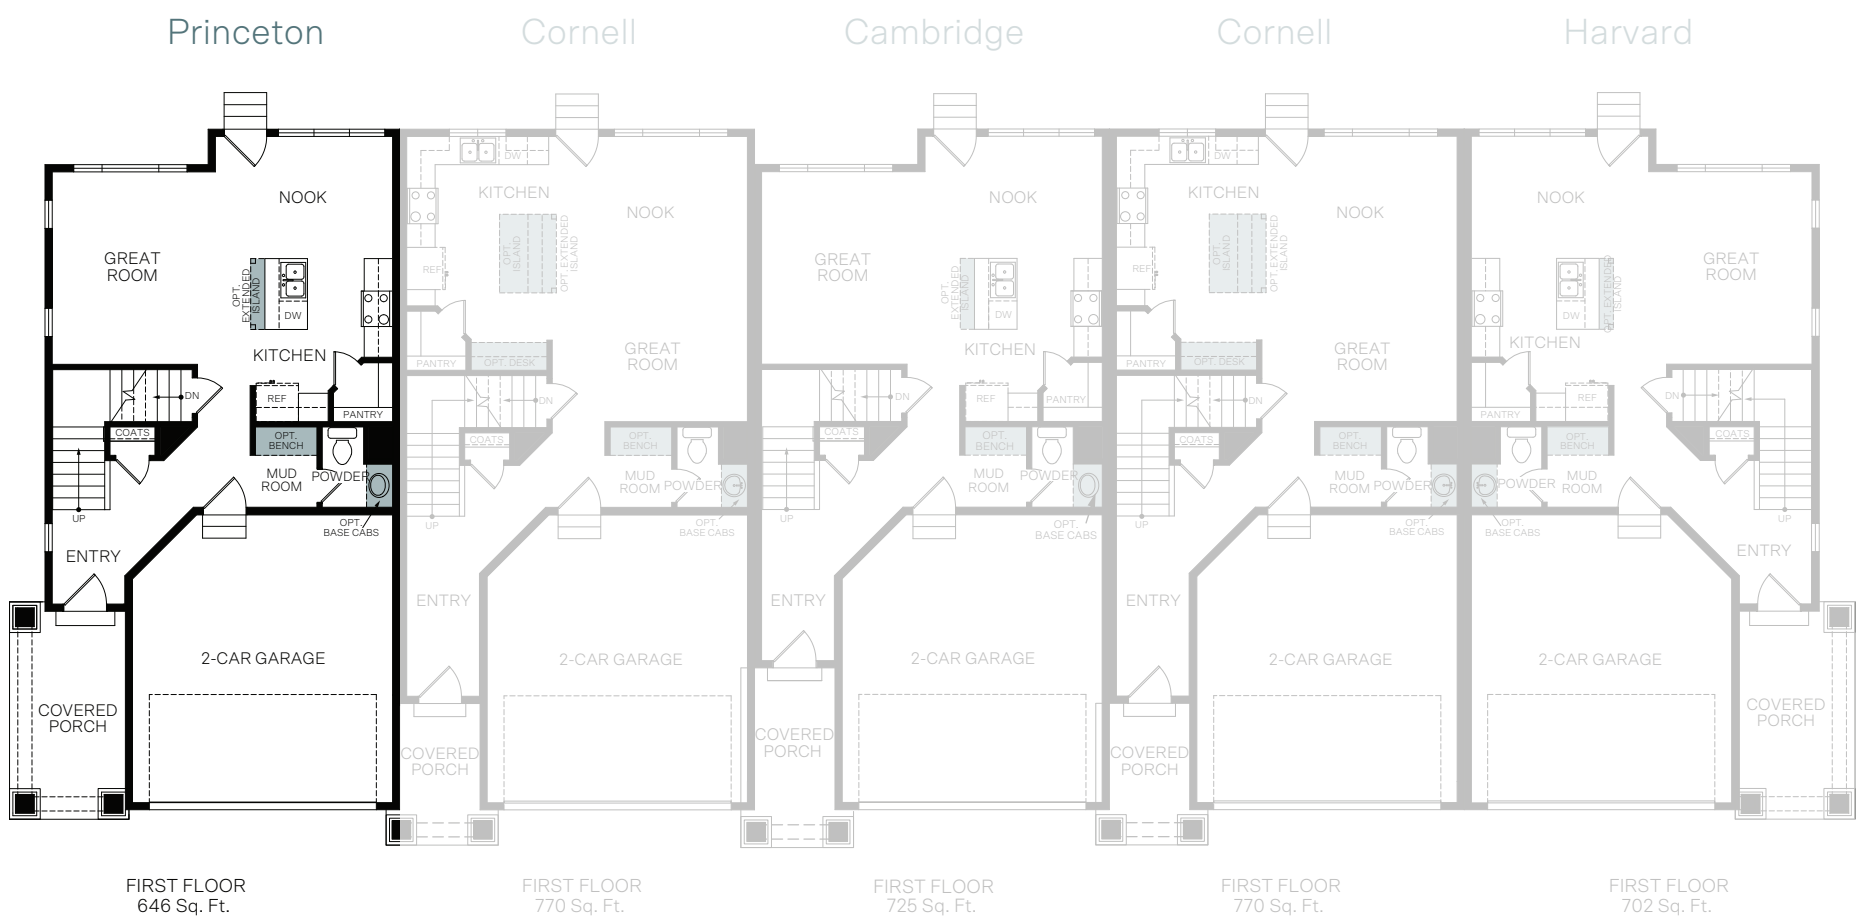

## At Sky Ranch

PRINCETON

TWO-STORY 1,724 FINISHED SQ. FT.

**BASEMENT**  
632 Sq. Ft.

**FIRST FLOOR**  
646 Sq. Ft.

**SECOND FLOOR**  
1,078 Sq. Ft.

FLOOR PLAN LAYOUT

5 PLEX