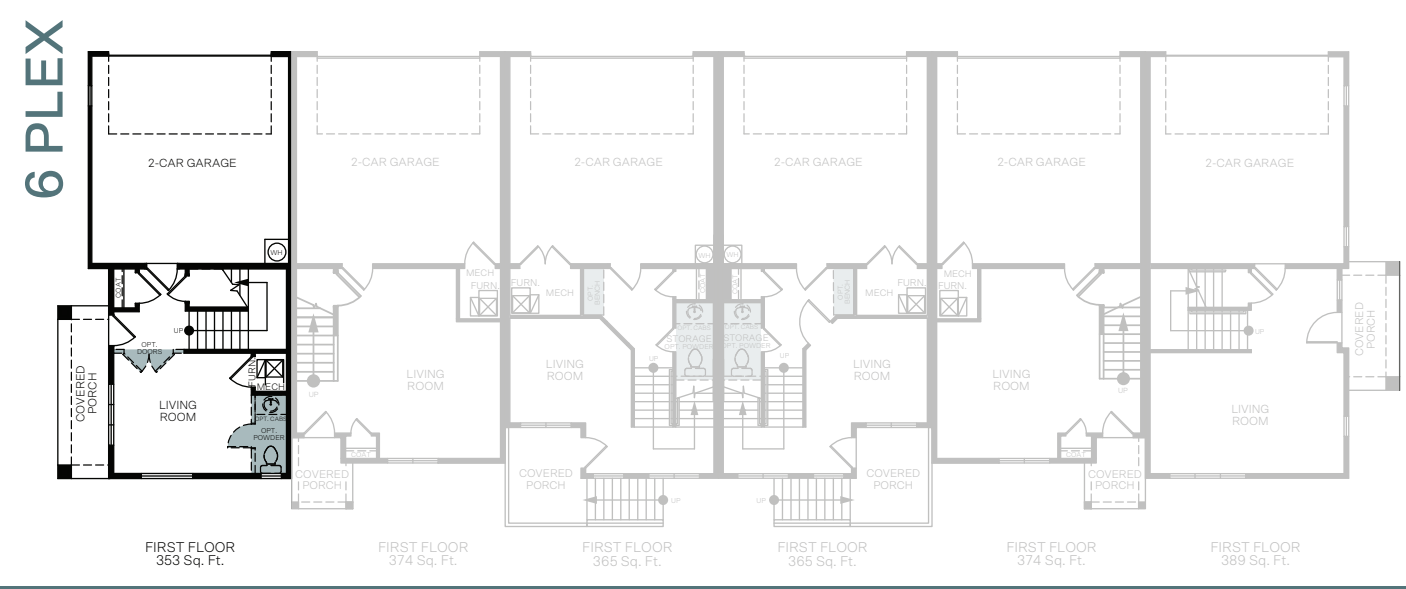

## At Meadowbrook

BIRKHALL

THREE-STORY 1,659 SQ. FT.

FIRST FLOOR  
353 Sq. Ft.

SECOND FLOOR  
656 Sq. Ft.

THIRD FLOOR  
650 Sq. Ft.

FLOOR PLAN LAYOUT

Woodside Homes reserves the right to change floor plans, features, elevations, prices, materials and specifications without notice. All square footages and measurements are approximate. Please see Sales Professional for full details.  
02/2024