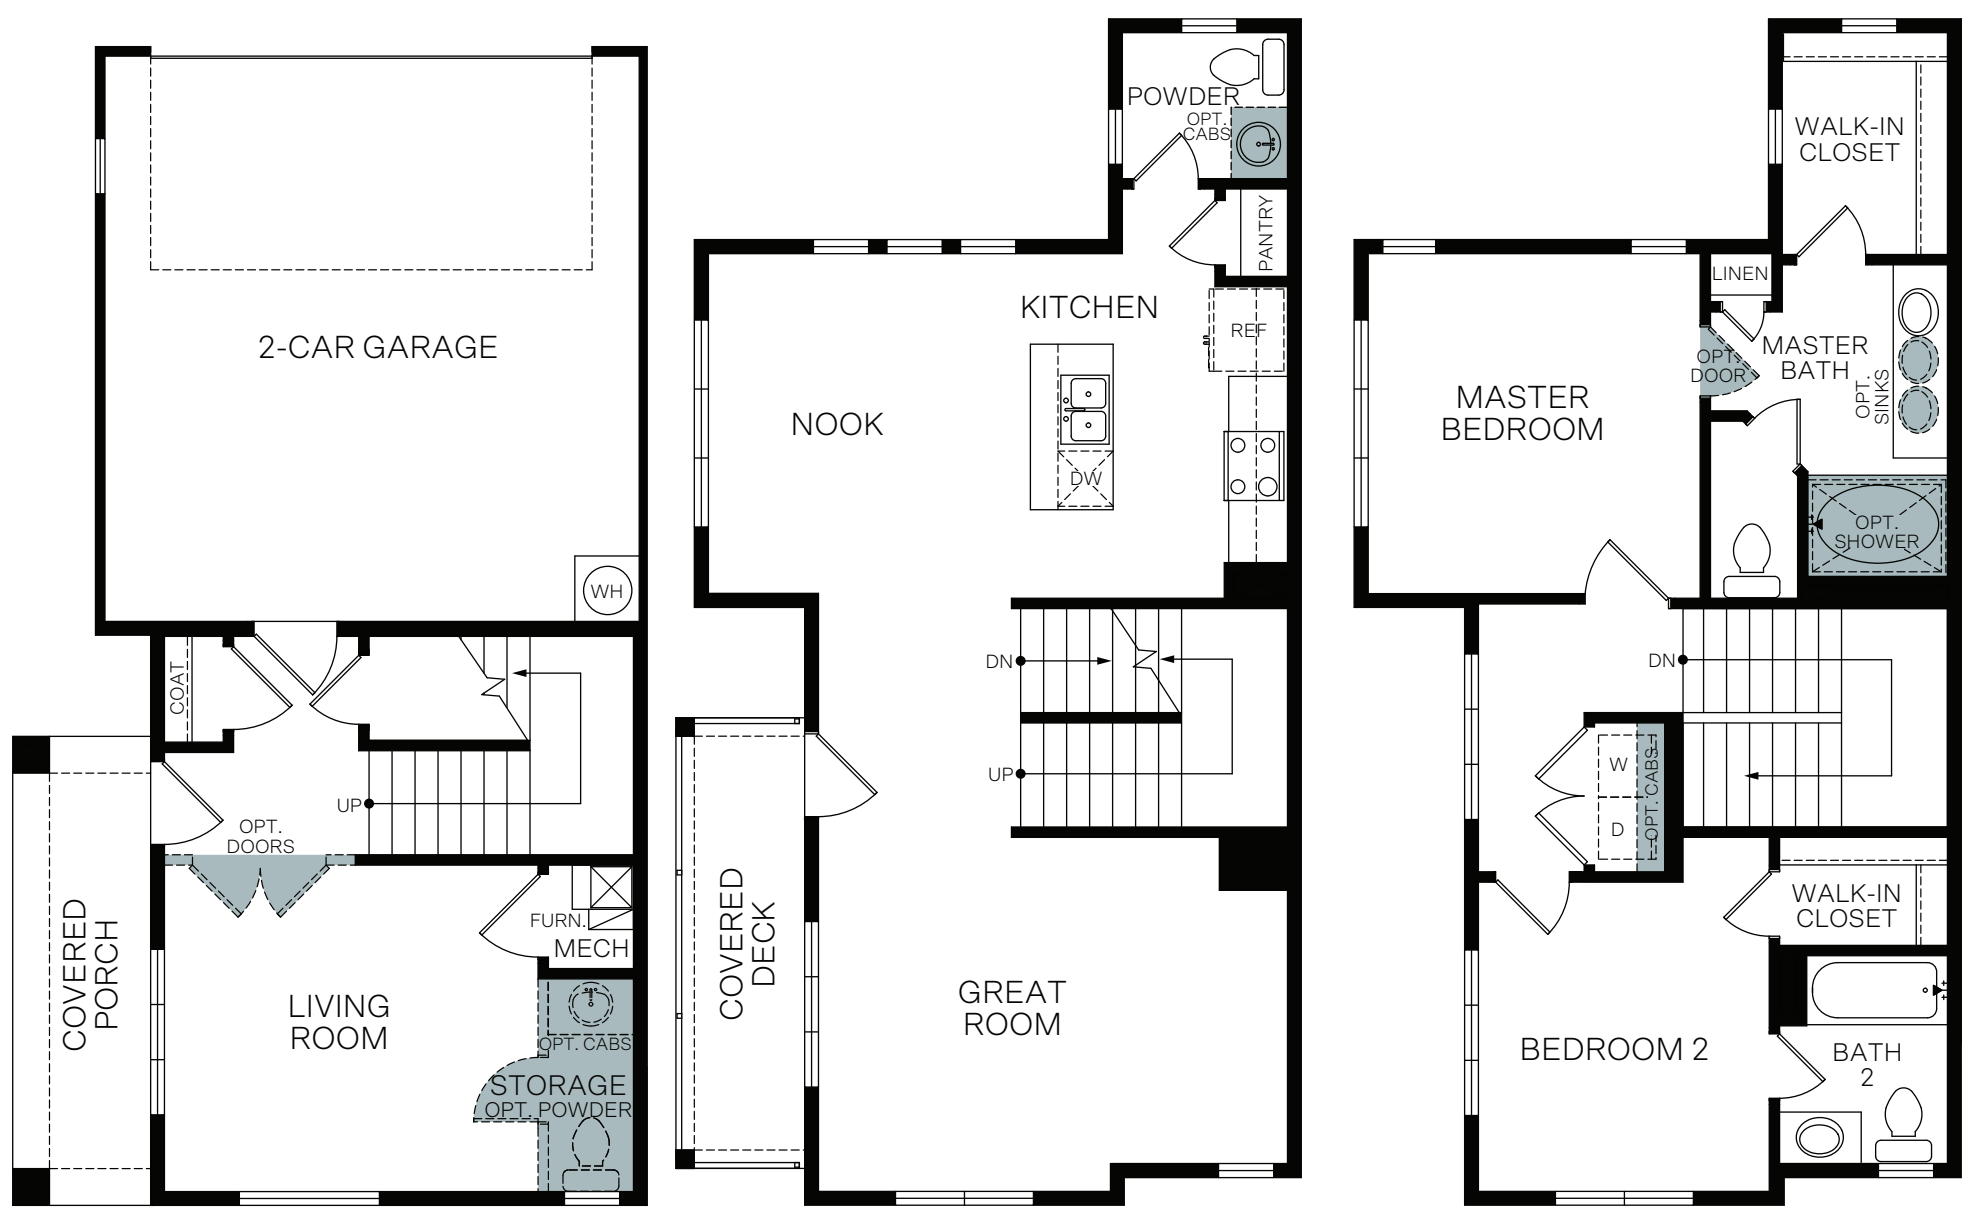

# Regency

## At Meadowbrook

BIRKHALL

THREE-STORY 1,659 SQ. FT.

FIRST FLOOR  
353 Sq. Ft.

SECOND FLOOR  
656 Sq. Ft.

THIRD FLOOR  
650 Sq. Ft.

FLOOR PLAN LAYOUT

Woodside Homes reserves the right to change floor plans, features, elevations, prices, materials and specifications without notice. All square footages and measurements are approximate. Please see Sales Professional for full details.  
02/2024