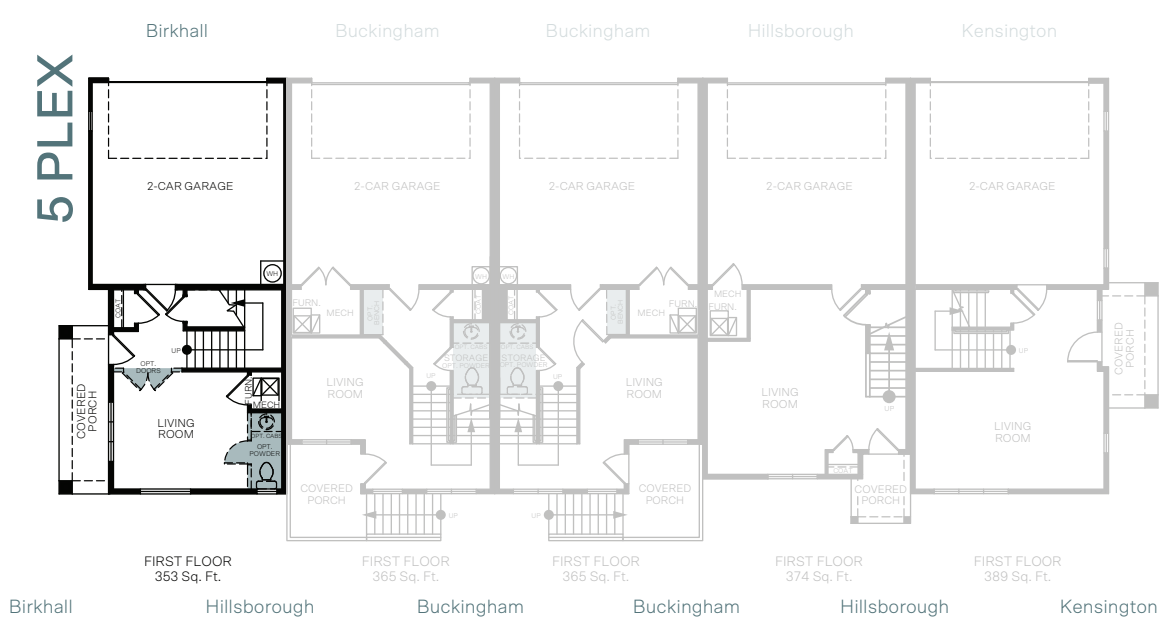

## At Meadowbrook

BIRKHALL

THREE-STORY 1,659 SQ. FT.

FIRST FLOOR  
353 Sq. Ft.

SECOND FLOOR  
656 Sq. Ft.

THIRD FLOOR  
650 Sq. Ft.

FLOOR PLAN LAYOUT

Woodside Homes reserves the right to change floor plans, features, elevations, prices, materials and specifications without notice. All square footages and measurements are approximate. Please see Sales Professional for full details.  
02/2024