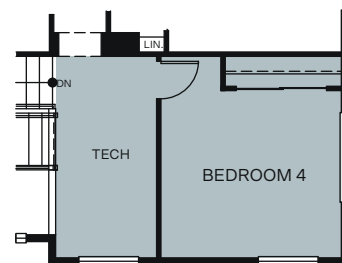

OPT. BEDROOM 6 & BATH 4 IN TANDEM +233 Sq. Ft.

OPT. EN-SUITE IN BEDROOM 5 & TANDEM +226 Sq. Ft.

OPT. WALK-IN SHOWER IN OWNER'S BATH

OPT. SHOWER/ TUB IN OWNER'S BATH

OPT. BEDROOM 4 IN LOFT