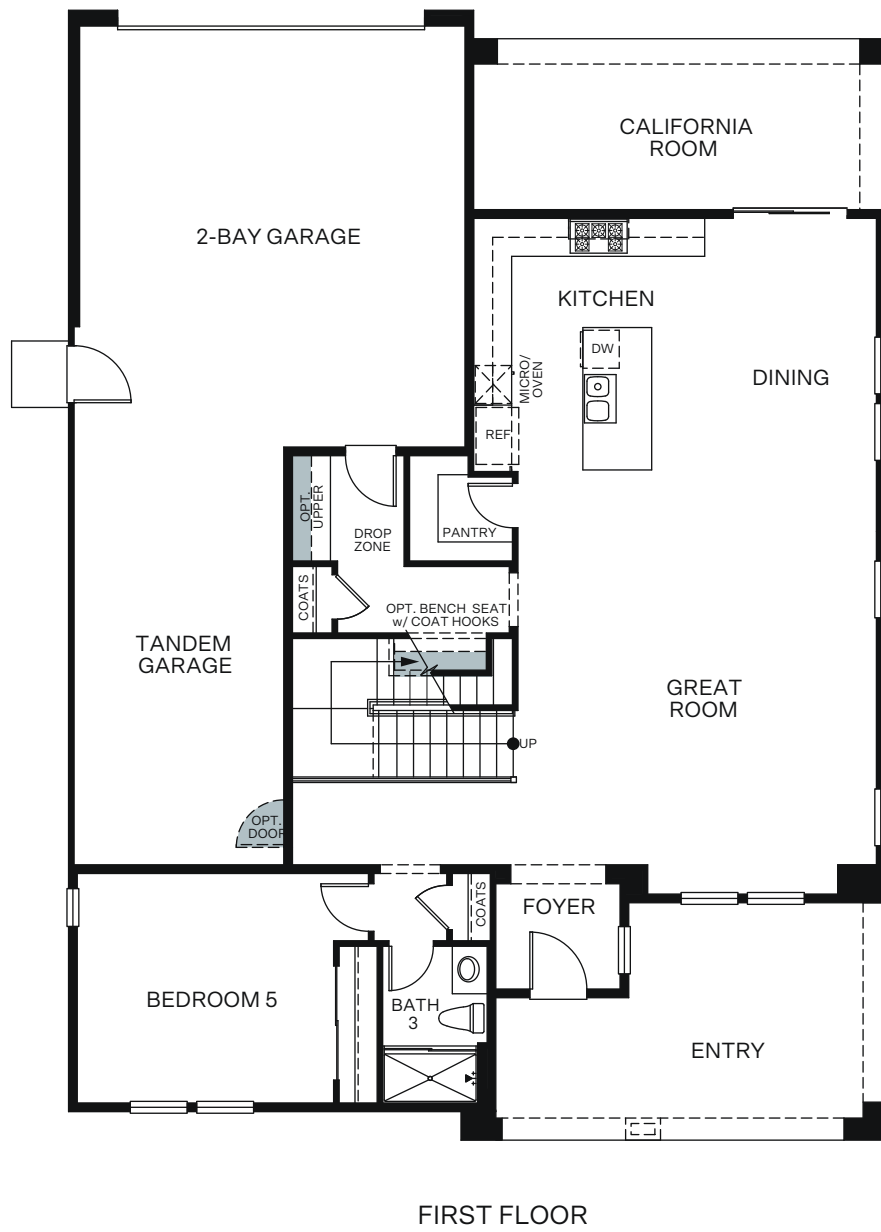

## MONTAGUE 4650

A - Stucco Bungalow

B - Farmhouse

C - Craftsman

D - Modern Prairie

TWO STORY 2,801 SQ. FT.

OPTIONS

OPT. OWNER'S SUITE 2 & RETREAT IN TANDEM GARAGE & DEN +126 Sq. Ft.

OPT. BEDROOM 6 & BATH 4 IN TANDEM +233 Sq. Ft.

OPT. EN-SUITE IN BEDROOM 5 & TANDEM +226 Sq. Ft.

OPT. WALK-IN SHOWER IN OWNER'S BATH

OPT. SHOWER/ TUB IN OWNER'S BATH

OPT. BEDROOM 4 IN LOFT