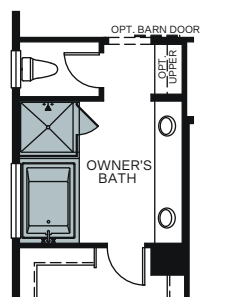

## MONTAGUE 4650

A - Stucco Bungalow

B - Farmhouse

C - Craftsman

D - Modern Prairie

TWO STORY 2,801 SQ. FT.

OPTIONS

OPT. OWNER'S SUITE 2 & RETREAT IN TANDEM GARAGE & DEN +126 Sq. Ft.

OPT. BEDROOM 6 & BATH 4 IN TANDEM +233 Sq. Ft.

OPT. EN-SUITE IN BEDROOM 5 & TANDEM +226 Sq. Ft.

OPT. WALK-IN SHOWER IN OWNER'S BATH

OPT. SHOWER/ TUB IN OWNER'S BATH

OPT. BEDROOM 4 IN LOFT