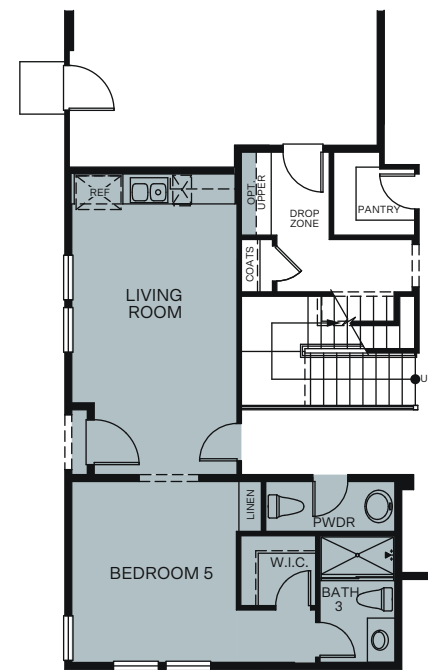

## MONTAGUE 4650

A - Stucco Bungalow

B - Farmhouse

C - Craftsman

D - Modern Prairie

TWO STORY 2,801 SQ. FT.

OPTIONS

OPT. OWNER'S SUITE 2 & RETREAT IN TANDEM GARAGE & DEN +126 Sq. Ft.

OPT. BEDROOM 6 & BATH 4 IN TANDEM +233 Sq. Ft.

OPT. EN-SUITE IN BEDROOM 5 & TANDEM +226 Sq. Ft.

OPT. WALK-IN SHOWER IN OWNER'S BATH

OPT. SHOWER/ TUB IN OWNER'S BATH

OPT. BEDROOM 4 IN LOFT