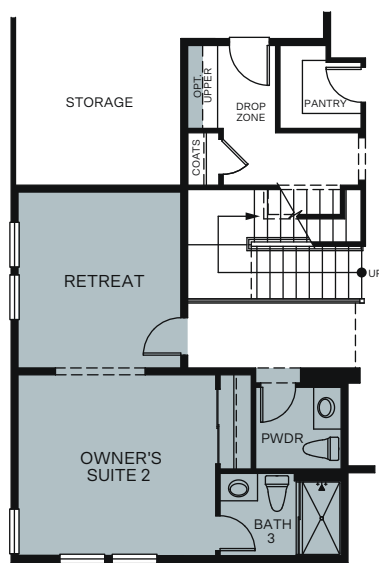

## MONTAGUE 4650

A - Stucco Bungalow

B - Farmhouse

C - Craftsman

D - Modern Prairie

TWO STORY 2,801 SQ. FT.

OPTIONS

OPT. OWNER'S SUITE 2 & RETREAT IN TANDEM GARAGE & DEN +126 Sq. Ft.

OPT. BEDROOM 6 & BATH 4 IN TANDEM +233 Sq. Ft.

OPT. EN-SUITE IN BEDROOM 5 & TANDEM +226 Sq. Ft.

OPT. WALK-IN SHOWER IN OWNER'S BATH

OPT. SHOWER/ TUB IN OWNER'S BATH

OPT. BEDROOM 4 IN LOFT