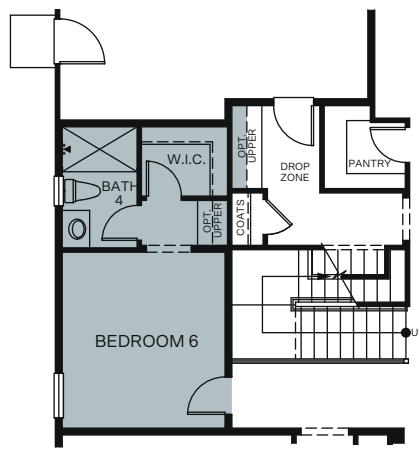

## MONTAGUE 4650

A - Stucco Bungalow

B - Farmhouse

C - Craftsman

D - Modern Prairie

TWO STORY 2,801 SQ. FT.

OPTIONS

OPT. OWNER'S SUITE 2 & RETREAT IN TANDEM GARAGE & DEN +126 Sq. Ft.

OPT. BEDROOM 6 & BATH 4 IN TANDEM +233 Sq. Ft.

OPT. EN-SUITE IN BEDROOM 5 & TANDEM +226 Sq. Ft.

OPT. WALK-IN SHOWER IN OWNER'S BATH

OPT. SHOWER/ TUB IN OWNER'S BATH

OPT. BEDROOM 4 IN LOFT