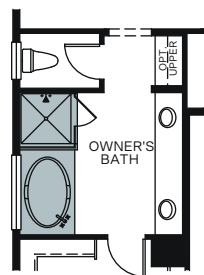

## MONTAGUE 4650

A - Stucco Bungalow

B - Farmhouse

C - Craftsman

D - Modern Prairie

TWO STORY 2,801 SQ. FT.

OPTIONS

OPT. OWNER'S SUITE 2 & RETREAT IN TANDEM GARAGE & DEN +126 Sq. Ft.

OPT. BEDROOM 6 & BATH 4 IN TANDEM +233 Sq. Ft.

OPT. EN-SUITE IN BEDROOM 5 & TANDEM +226 Sq. Ft.

OPT. WALK-IN SHOWER IN OWNER'S BATH

OPT. SHOWER/ TUB IN OWNER'S BATH

OPT. BEDROOM 4 IN LOFT