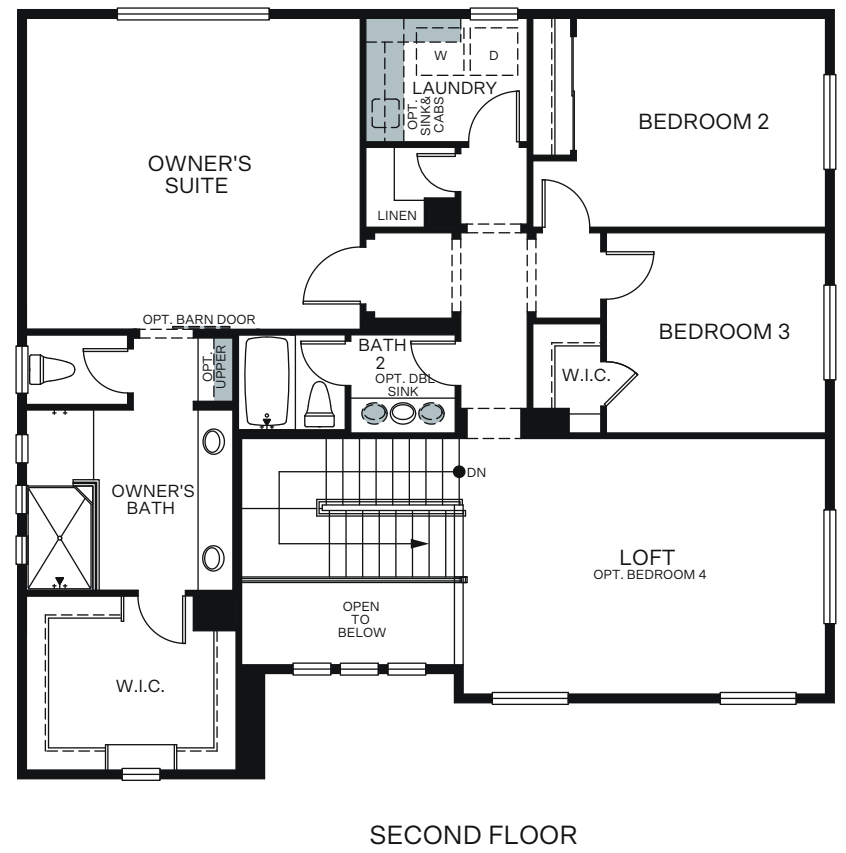

## MONTAGUE 4650

A - Stucco Bungalow

B - Farmhouse

C - Craftsman

D - Modern Prairie

TWO STORY 2,801 SQ. FT.

OPTIONS

OPT. OWNER'S SUITE 2 & RETREAT IN TANDEM GARAGE & DEN +126 Sq. Ft.

OPT. BEDROOM 6 & BATH 4 IN TANDEM +233 Sq. Ft.

OPT. EN-SUITE IN BEDROOM 5 & TANDEM +226 Sq. Ft.

OPT. WALK-IN SHOWER IN OWNER'S BATH

OPT. SHOWER/ TUB IN OWNER'S BATH

OPT. BEDROOM 4 IN LOFT