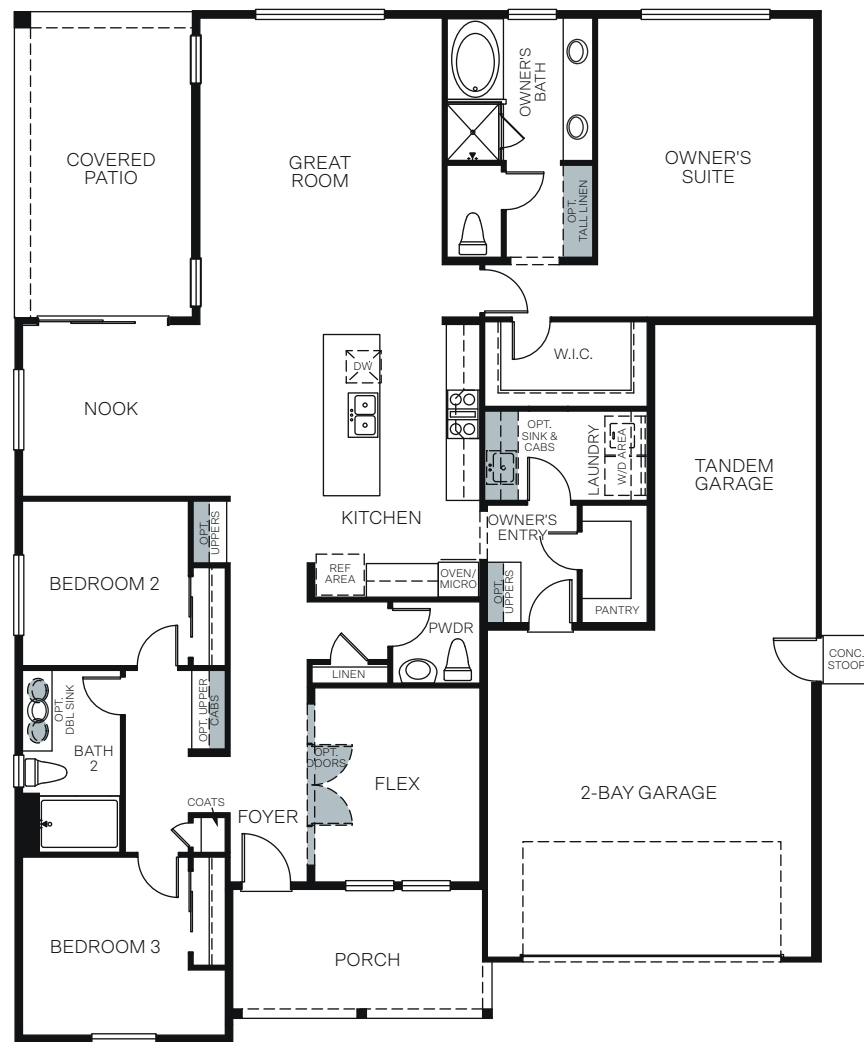

WoodsideHomes.com

Let's get you home.

The West Gardens

At Ella Gardens

THE AZALEA 5016

A - Cottage

B - Craftsman

C - Farmhouse

SINGLE STORY 2,115 - 2,311 SQ. FT.

FLOOR PLAN

OPT. CALIFORNIA ROOM
INCLUDES (2) LARGE SLIDING DOORS

OPT. EXERCISE AND STORAGE
ILO TANDEM GARAGE
+116 Sq. Ft.

OPT. SPA-LIKE BATH ILO TANDEM
+180 Sq. Ft.

OPT. HOBBY AND LAUNDRY
ILO TANDEM GARAGE
+196 Sq. Ft.

OPT. DEN / LAUNDRY ILO TANDEM GARAGE
+196 Sq. Ft.

OPT. WALK-IN SHOWER