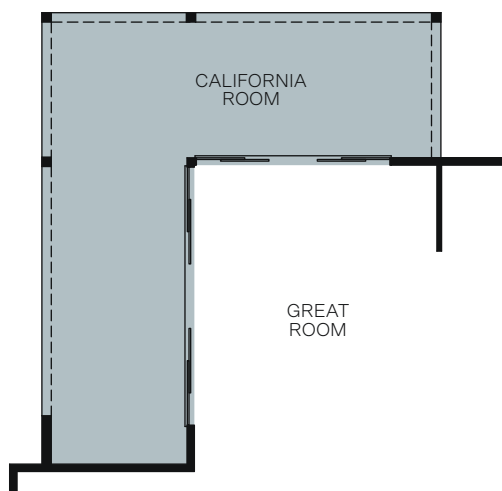

SINGLE STORY 2,115 - 2,311 SQ. FT.

FLOOR PLAN

OPT. CALIFORNIA ROOM
INCLUDES (2) LARGE SLIDING DOORS

OPT. EXERCISE AND STORAGE
ILO TANDEM GARAGE
+116 Sq. Ft.

OPT. SPA-LIKE BATH ILO TANDEM
+180 Sq. Ft.

OPT. HOBBY AND LAUNDRY
ILO TANDEM GARAGE
+196 Sq. Ft.

OPT. DEN / LAUNDRY ILO TANDEM GARAGE
+196 Sq. Ft.

OPT. WALK-IN SHOWER