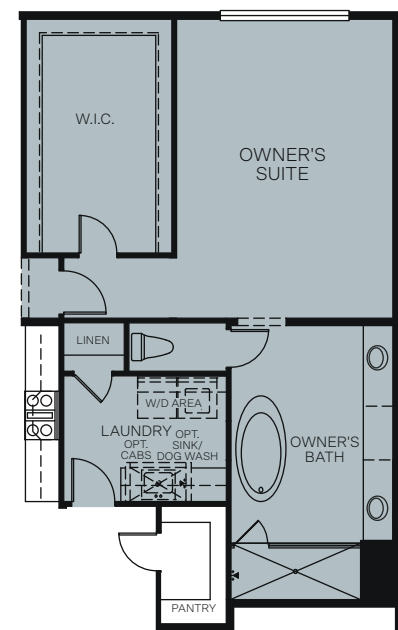

SINGLE STORY 2,115 - 2,311 SQ. FT.

FLOOR PLAN

OPT. CALIFORNIA ROOM
INCLUDES (2) LARGE SLIDING DOORS

OPT. EXERCISE AND STORAGE
ILO TANDEM GARAGE
+116 Sq. Ft.

OPT. SPA-LIKE BATH ILO TANDEM
+180 Sq. Ft.

OPT. HOBBY AND LAUNDRY
ILO TANDEM GARAGE
+196 Sq. Ft.

OPT. DEN / LAUNDRY ILO TANDEM GARAGE
+196 Sq. Ft.

OPT. WALK-IN SHOWER