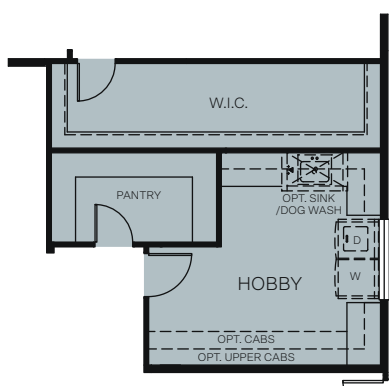

SINGLE STORY 2,115 - 2,311 SQ. FT.

FLOOR PLAN

OPT. CALIFORNIA ROOM
INCLUDES (2) LARGE SLIDING DOORS

OPT. EXERCISE AND STORAGE
ILO TANDEM GARAGE
+116 Sq. Ft.

OPT. SPA-LIKE BATH ILO TANDEM
+180 Sq. Ft.

OPT. HOBBY AND LAUNDRY
ILO TANDEM GARAGE
+196 Sq. Ft.

OPT. DEN / LAUNDRY ILO TANDEM GARAGE
+196 Sq. Ft.

OPT. WALK-IN SHOWER