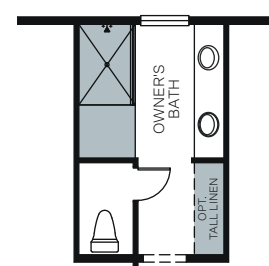

SINGLE STORY 2,115 - 2,311 SQ. FT.

FLOOR PLAN

OPT. CALIFORNIA ROOM
INCLUDES (2) LARGE SLIDING DOORS

OPT. EXERCISE AND STORAGE
ILO TANDEM GARAGE
+116 Sq. Ft.

OPT. SPA-LIKE BATH ILO TANDEM
+180 Sq. Ft.

OPT. HOBBY AND LAUNDRY
ILO TANDEM GARAGE
+196 Sq. Ft.

OPT. DEN / LAUNDRY ILO TANDEM GARAGE
+196 Sq. Ft.

OPT. WALK-IN SHOWER