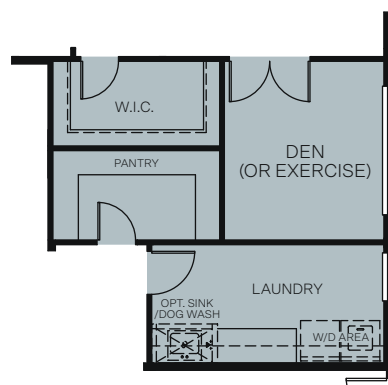

SINGLE STORY 2,115 - 2,311 SQ. FT.

FLOOR PLAN

OPT. CALIFORNIA ROOM
INCLUDES (2) LARGE SLIDING DOORS

OPT. EXERCISE AND STORAGE
ILO TANDEM GARAGE
+116 Sq. Ft.

OPT. SPA-LIKE BATH ILO TANDEM
+180 Sq. Ft.

OPT. HOBBY AND LAUNDRY
ILO TANDEM GARAGE
+196 Sq. Ft.

OPT. DEN / LAUNDRY ILO TANDEM GARAGE
+196 Sq. Ft.

OPT. WALK-IN SHOWER