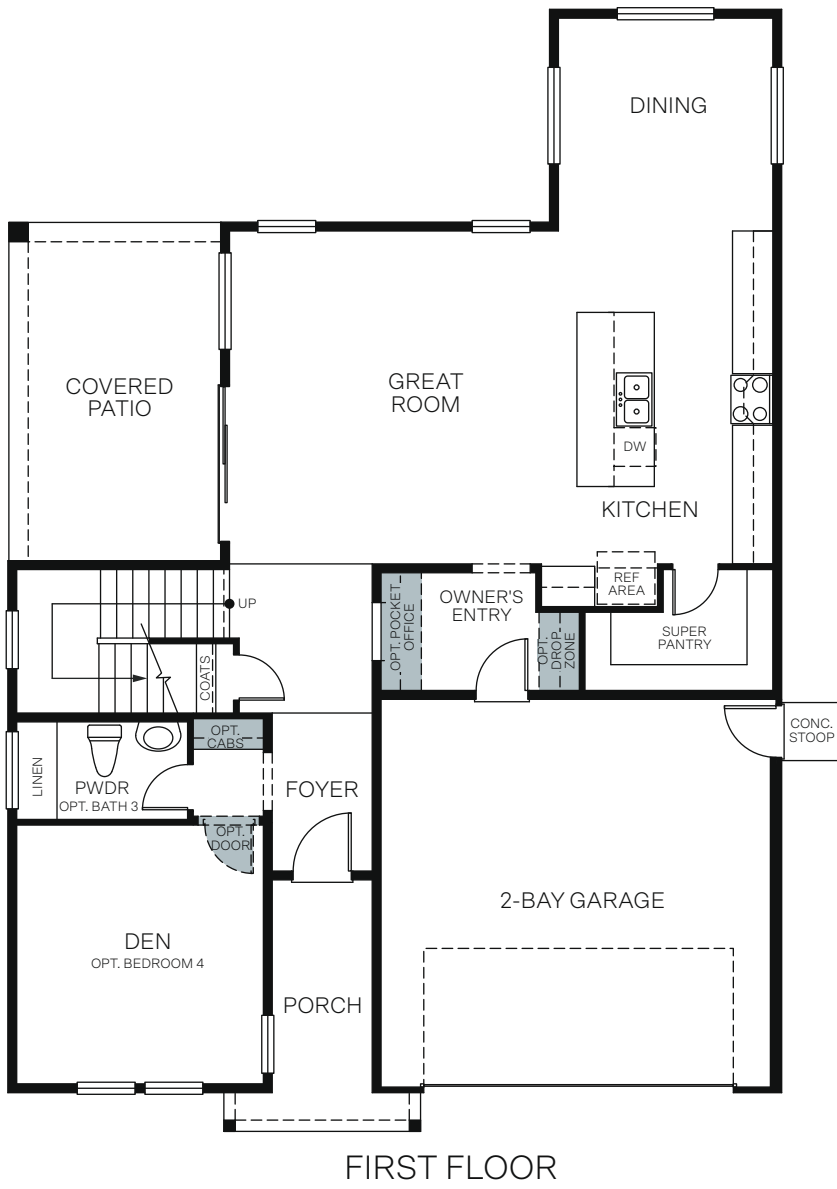

WoodsideHomes.com

Let's get you home.

The East Gardens At Ella Gardens

THE HONEYSUCKLE 4054

TWO STORY 2,275 SQ. FT.

OPT. CALIFORNIA ROOM WITH (1) LARGE SLIDING GLASS DOOR

OPT. BACK KITCHEN

OPT. EXTENDED COVERED PATIO WITH (2) LARGE SLIDING GLASS DOORS

OPT. PLAY AREA/BUNK ROOM ILO BEDROOMS 2 AND 3

OPT. BEDROOM 4/BATH 3 AT DEN