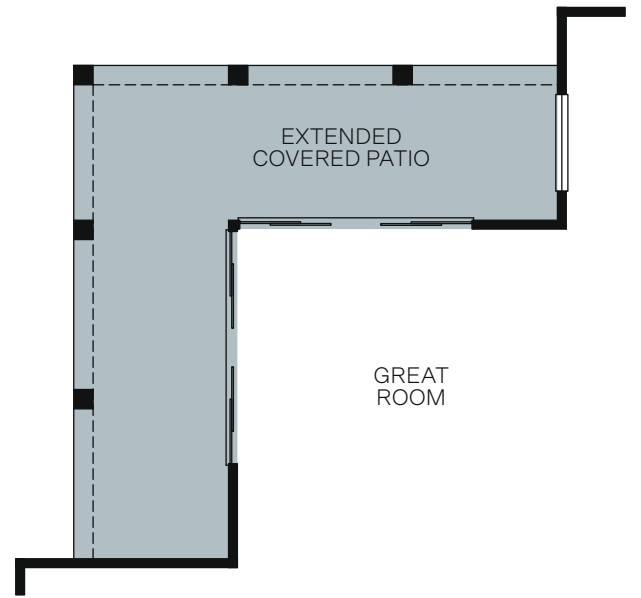

WoodsideHomes.com

Let's get you home.

The East Gardens At Ella Gardens

THE HONEYSUCKLE 4054

TWO STORY 2,275 SQ. FT.

OPT. CALIFORNIA ROOM WITH (1) LARGE SLIDING GLASS DOOR

OPT. BACK KITCHEN

OPT. EXTENDED COVERED PATIO WITH (2) LARGE SLIDING GLASS DOORS

OPT. PLAY AREA/BUNK ROOM ILO BEDROOMS 2 AND 3

OPT. BEDROOM 4/BATH 3 AT DEN