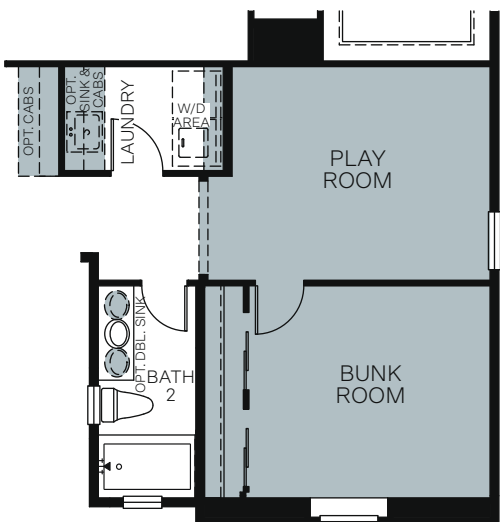

WoodsideHomes.com

Let's get you home.

The East Gardens At Ella Gardens

THE HONEYSUCKLE 4054

TWO STORY 2,275 SQ. FT.

OPT. CALIFORNIA ROOM WITH (1) LARGE SLIDING GLASS DOOR

OPT. BACK KITCHEN

OPT. EXTENDED COVERED PATIO WITH (2) LARGE SLIDING GLASS DOORS

OPT. PLAY AREA/BUNK ROOM ILO BEDROOMS 2 AND 3

OPT. BEDROOM 4/BATH 3 AT DEN