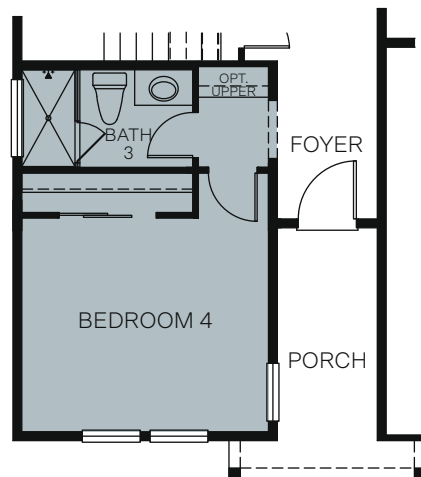

WoodsideHomes.com

Let's get you home.

The East Gardens At Ella Gardens

THE HONEYSUCKLE 4054

TWO STORY 2,275 SQ. FT.

OPT. CALIFORNIA ROOM WITH (1) LARGE SLIDING GLASS DOOR

OPT. BACK KITCHEN

OPT. EXTENDED COVERED PATIO WITH (2) LARGE SLIDING GLASS DOORS

OPT. PLAY AREA/BUNK ROOM ILO BEDROOMS 2 AND 3

OPT. BEDROOM 4/BATH 3 AT DEN