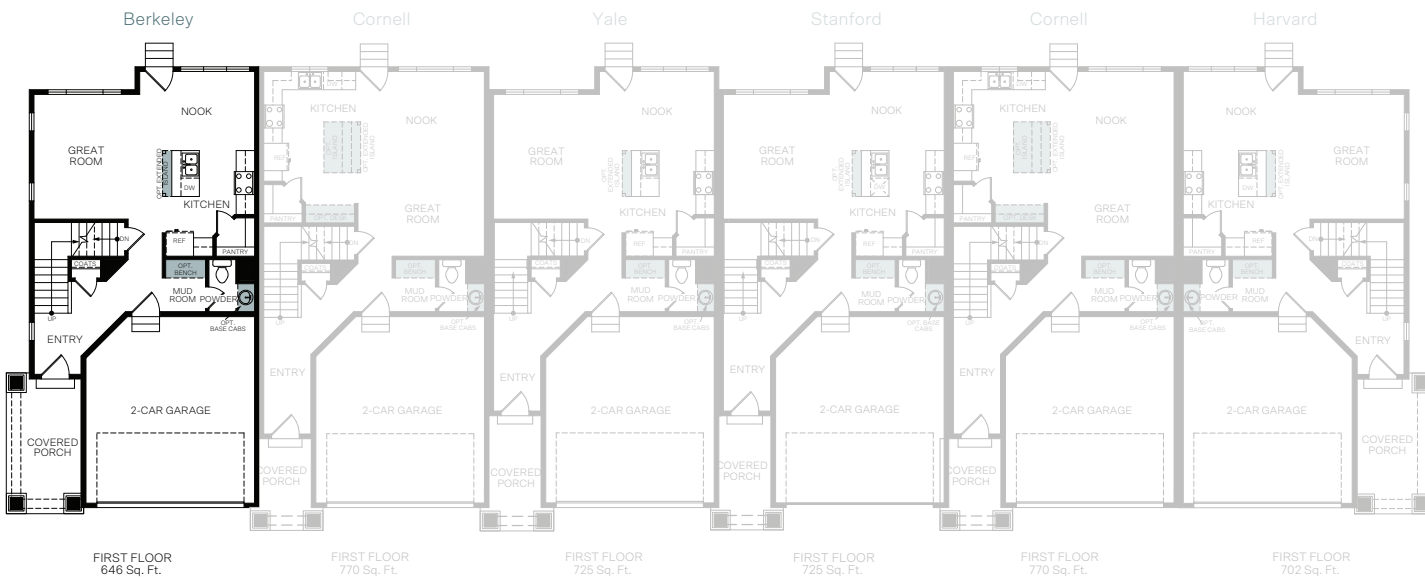

WoodsideHomes.com

Let's get you home.

Enclave

At Sky Ranch

BERKELEY

TWO-STORY 1,554 FINISHED SQ. FT.

BASEMENT
633 Sq. Ft.

FIRST FLOOR
646 Sq. Ft.

SECOND FLOOR
908 Sq. Ft.

FLOOR PLAN LAYOUT

3 PLEX

4 PLEX

6 PLEX

Woodside Homes reserves the right to change floor plans, features, elevations, prices, materials and specifications without notice. All square footages and measurements are approximate. Please see Sales Professional for full details.
10/2024