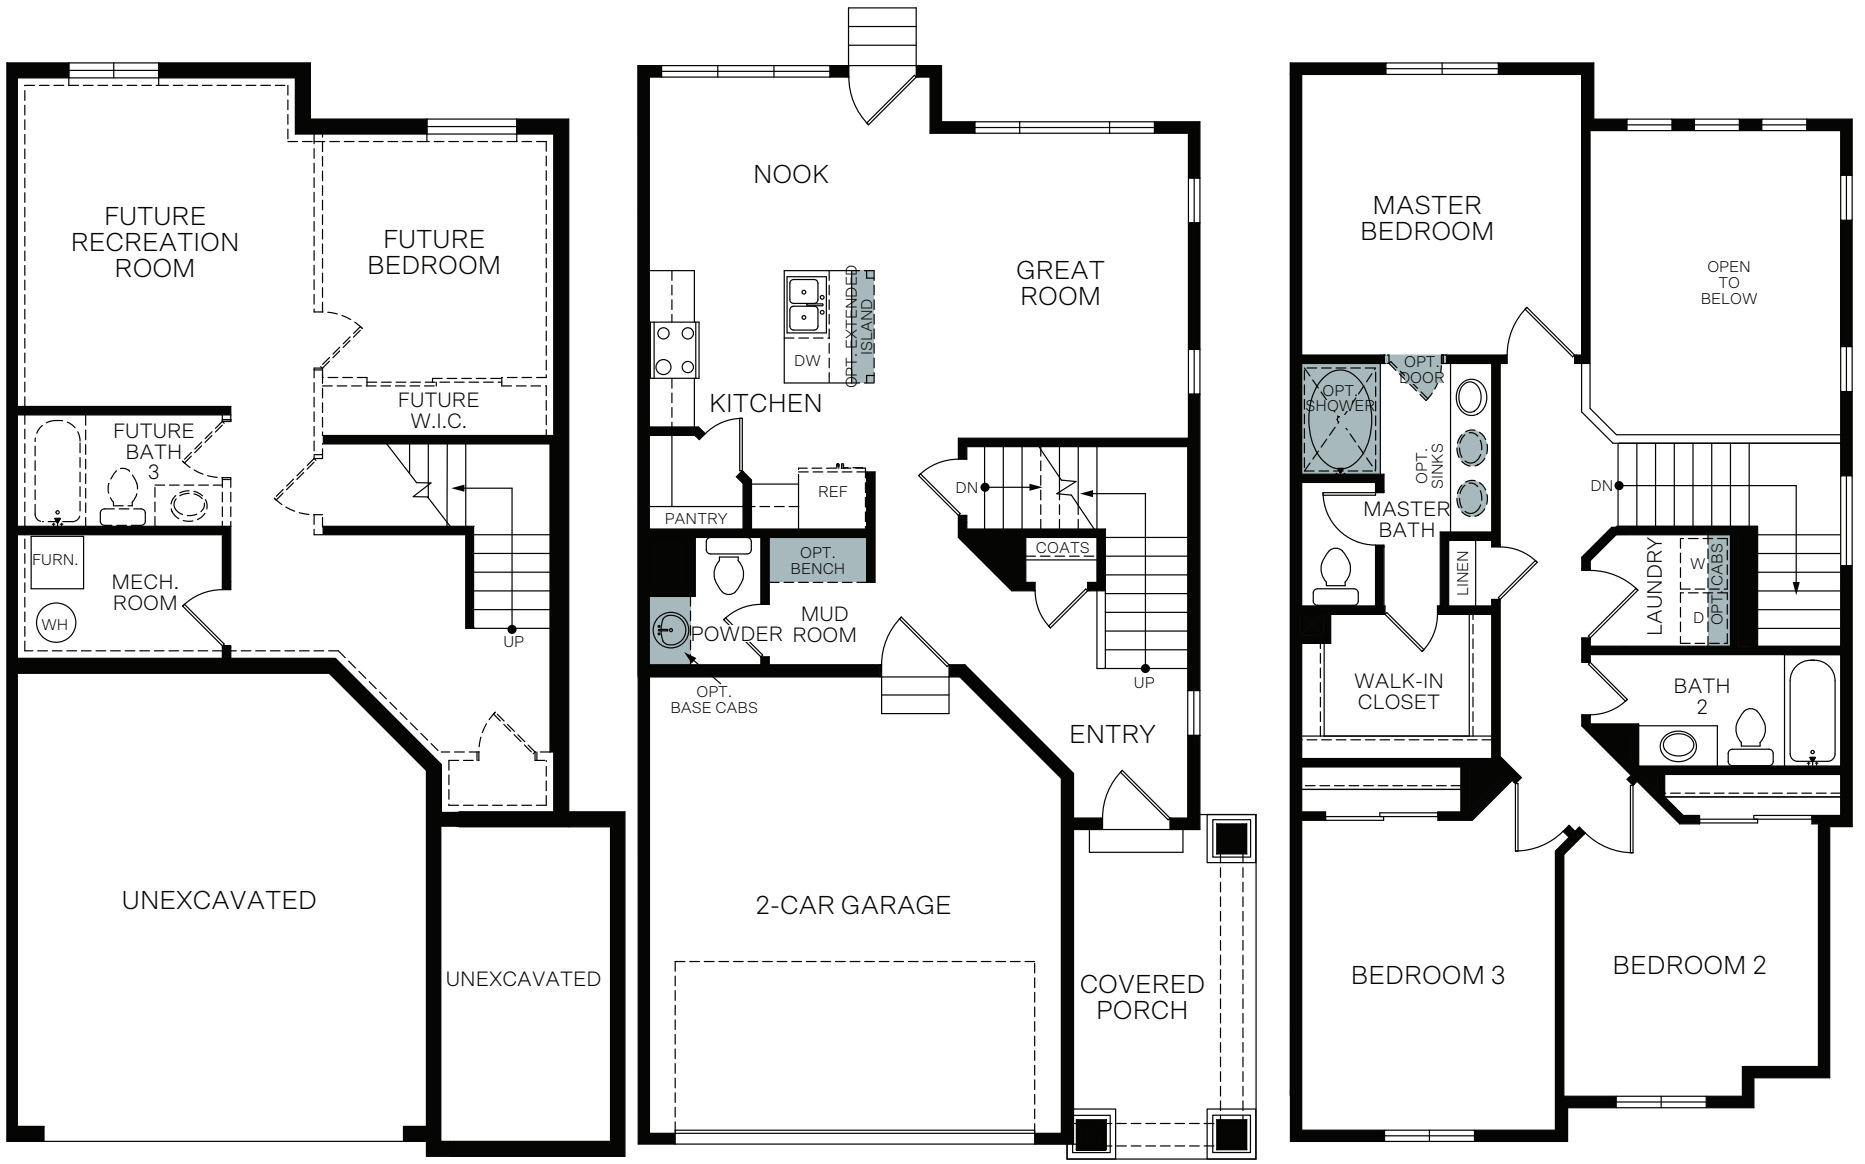

WoodsideHomes.com

Let's get you home.

Enclave

At Sky Ranch

BERKELEY

TWO-STORY 1,554 FINISHED SQ. FT.

BASEMENT
633 Sq. Ft.

FIRST FLOOR
646 Sq. Ft.

SECOND FLOOR
908 Sq. Ft.

FLOOR PLAN LAYOUT

3 PLEX

4 PLEX

6 PLEX

Woodside Homes reserves the right to change floor plans, features, elevations, prices, materials and specifications without notice. All square footages and measurements are approximate. Please see Sales Professional for full details.
10/2024