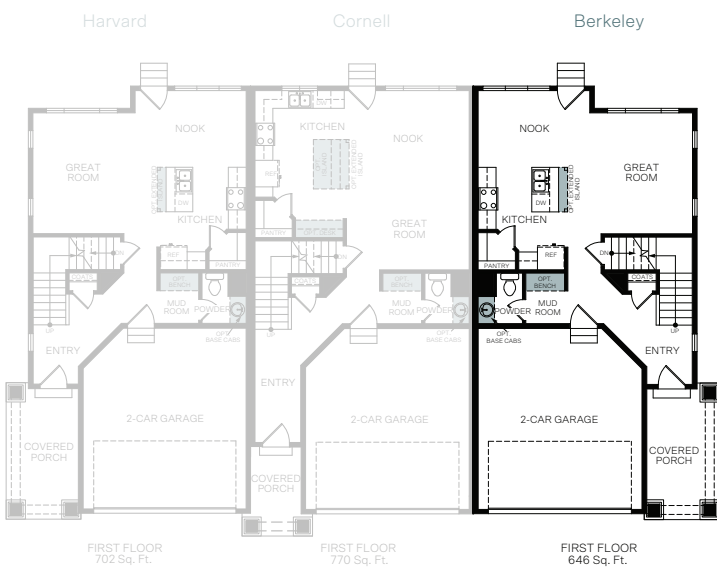

WoodsideHomes.com

Let's get you home.

Enclave

At Sky Ranch

BERKELEY

TWO-STORY 1,554 FINISHED SQ. FT.

BASEMENT
633 Sq. Ft.

FIRST FLOOR
646 Sq. Ft.

SECOND FLOOR
908 Sq. Ft.

FLOOR PLAN LAYOUT

3 PLEX

4 PLEX

6 PLEX

Woodside Homes reserves the right to change floor plans, features, elevations, prices, materials and specifications without notice. All square footages and measurements are approximate. Please see Sales Professional for full details.
10/2024