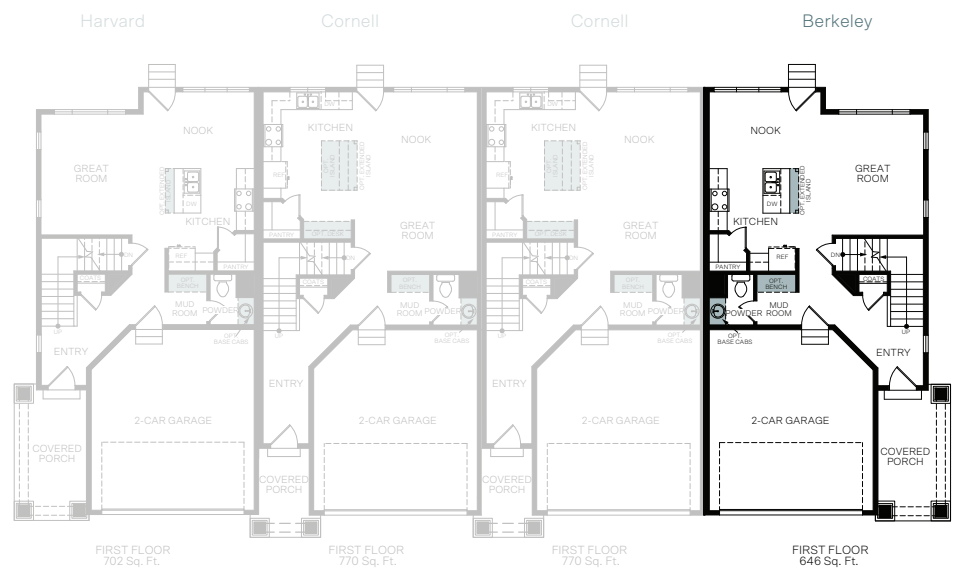

WoodsideHomes.com

Let's get you home.

Enclave

At Sky Ranch

BERKELEY

TWO-STORY 1,554 FINISHED SQ. FT.

BASEMENT
633 Sq. Ft.

FIRST FLOOR
646 Sq. Ft.

SECOND FLOOR
908 Sq. Ft.

FLOOR PLAN LAYOUT

3 PLEX

4 PLEX

6 PLEX

Woodside Homes reserves the right to change floor plans, features, elevations, prices, materials and specifications without notice. All square footages and measurements are approximate. Please see Sales Professional for full details.
10/2024