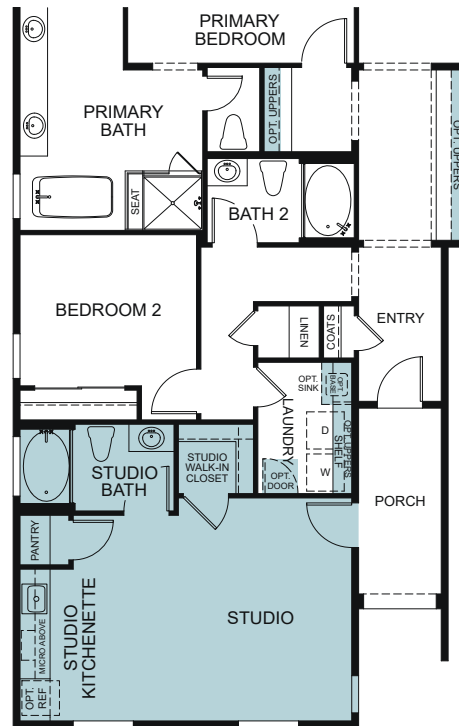

WoodsideHomes.com

Let's get you home.

Abbey Park

Dorset 5012

A - BUNGALOW

B - FARM FRESH

C - EUROPEAN COTTAGE

SINGLE STORY 2,268 SQ. FT.

OPTIONS

OPTIONAL HOME + ALT 2
W/ LAUNDRY CLOSET

OPTIONAL HOME + ALT 2

OPTIONAL HOME + ALT 1 STUDIO

OPTIONAL CALIFORNIA ROOM

OPTIONAL WALK-IN-SHOWER
AT PRIMARY BATH

OPTIONAL PASS-THROUGH
LINEN