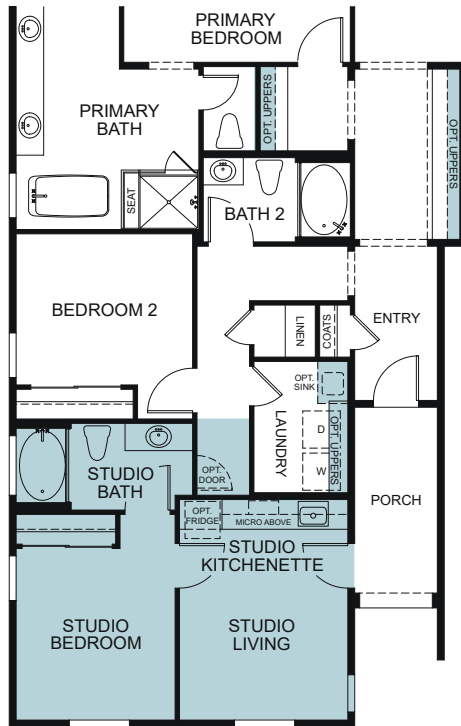

WoodsideHomes.com

Let's get you home.

Abbey Park

Dorset 5012

A - BUNGALOW

B - FARM FRESH

C - EUROPEAN COTTAGE

SINGLE STORY 2,268 SQ. FT.

OPTIONS

OPTIONAL HOME + ALT 2
W/ LAUNDRY CLOSET

OPTIONAL HOME + ALT 2

OPTIONAL HOME + ALT 1 STUDIO

OPTIONAL CALIFORNIA ROOM

OPTIONAL WALK-IN-SHOWER
AT PRIMARY BATH

OPTIONAL PASS-THROUGH
LINEN