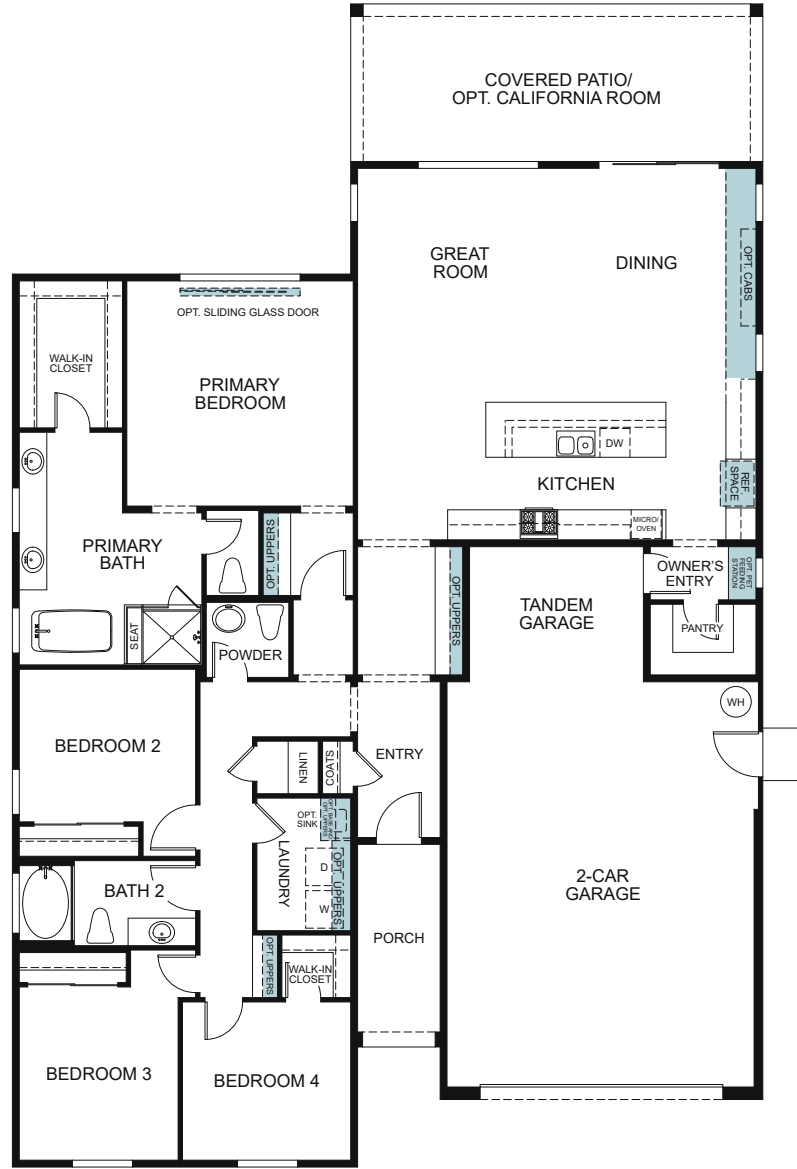

WoodsideHomes.com

Let's get you home.

Abbey Park

Dorset 5012

A - BUNGALOW

B - FARM FRESH

C - EUROPEAN COTTAGE

SINGLE STORY 2,268 SQ. FT.

OPTIONS

OPTIONAL HOME + ALT 2
W/ LAUNDRY CLOSET

OPTIONAL HOME + ALT 2

OPTIONAL HOME + ALT 1 STUDIO

OPTIONAL CALIFORNIA ROOM

OPTIONAL WALK-IN-SHOWER
AT PRIMARY BATH

OPTIONAL PASS-THROUGH
LINEN