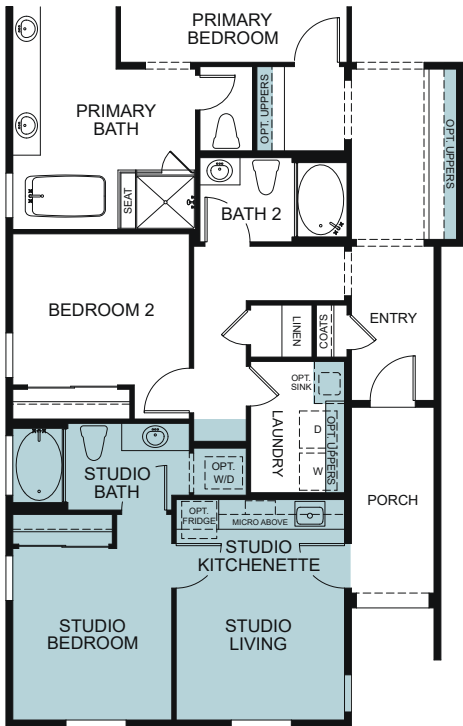

WoodsideHomes.com

Let's get you home.

Abbey Park

Dorset 5012

A - BUNGALOW

B - FARM FRESH

C - EUROPEAN COTTAGE

SINGLE STORY 2,268 SQ. FT.

OPTIONS

OPTIONAL HOME + ALT 2
W/ LAUNDRY CLOSET

OPTIONAL HOME + ALT 2

OPTIONAL HOME + ALT 1 STUDIO

OPTIONAL CALIFORNIA ROOM

OPTIONAL WALK-IN-SHOWER
AT PRIMARY BATH

OPTIONAL PASS-THROUGH
LINEN