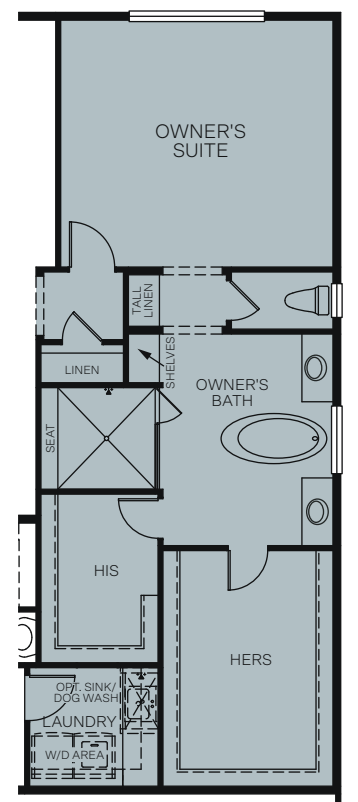

SINGLE STORY 2,381 - 2,557 SQ. FT.

FLOOR PLAN

OPT. CALIFORNIA ROOM

OPT. EXERCISE AND STORAGE ILO TANDEM GARAGE +99 Sq. Ft.

OPT. WALK-IN SHOWER

OPT. HOBBY AND LAUNDRY ILO TANDEM GARAGE +176 Sq. Ft.

OPT. BEDROOM 4 ILO DEN

OPT. BACK KITCHEN ILO SUPER PANTRY

OPT. SPA LIKE OWNER'S BATHROOM ILO TANDEM GARAGE +176 Sq. Ft.