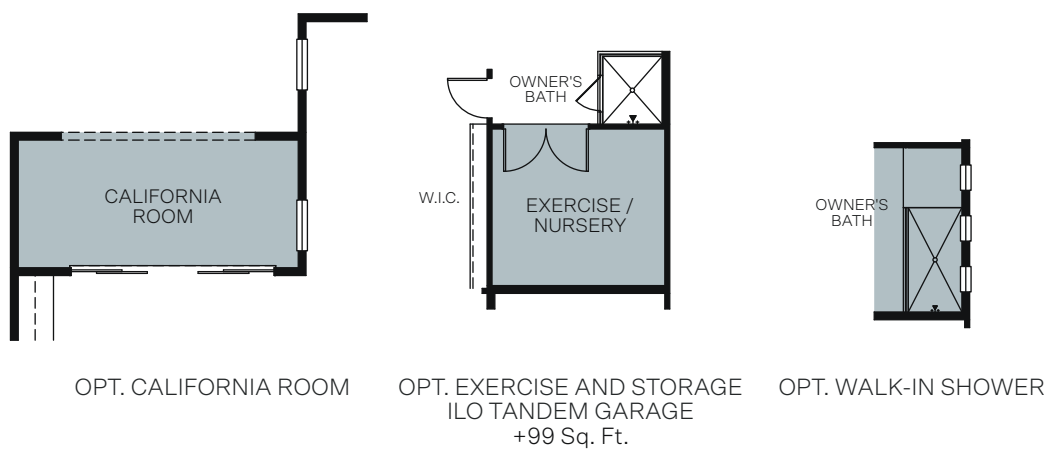

SINGLE STORY 2,381 - 2,557 SQ. FT.

FLOOR PLAN

OPT. CALIFORNIA ROOM

OPT. EXERCISE AND STORAGE ILO TANDEM GARAGE +99 Sq. Ft.

OPT. WALK-IN SHOWER

OPT. HOBBY AND LAUNDRY ILO TANDEM GARAGE +176 Sq. Ft.

OPT. BEDROOM 4 ILO DEN

OPT. BACK KITCHEN ILO SUPER PANTRY

OPT. SPA LIKE OWNER'S BATHROOM ILO TANDEM GARAGE +176 Sq. Ft.