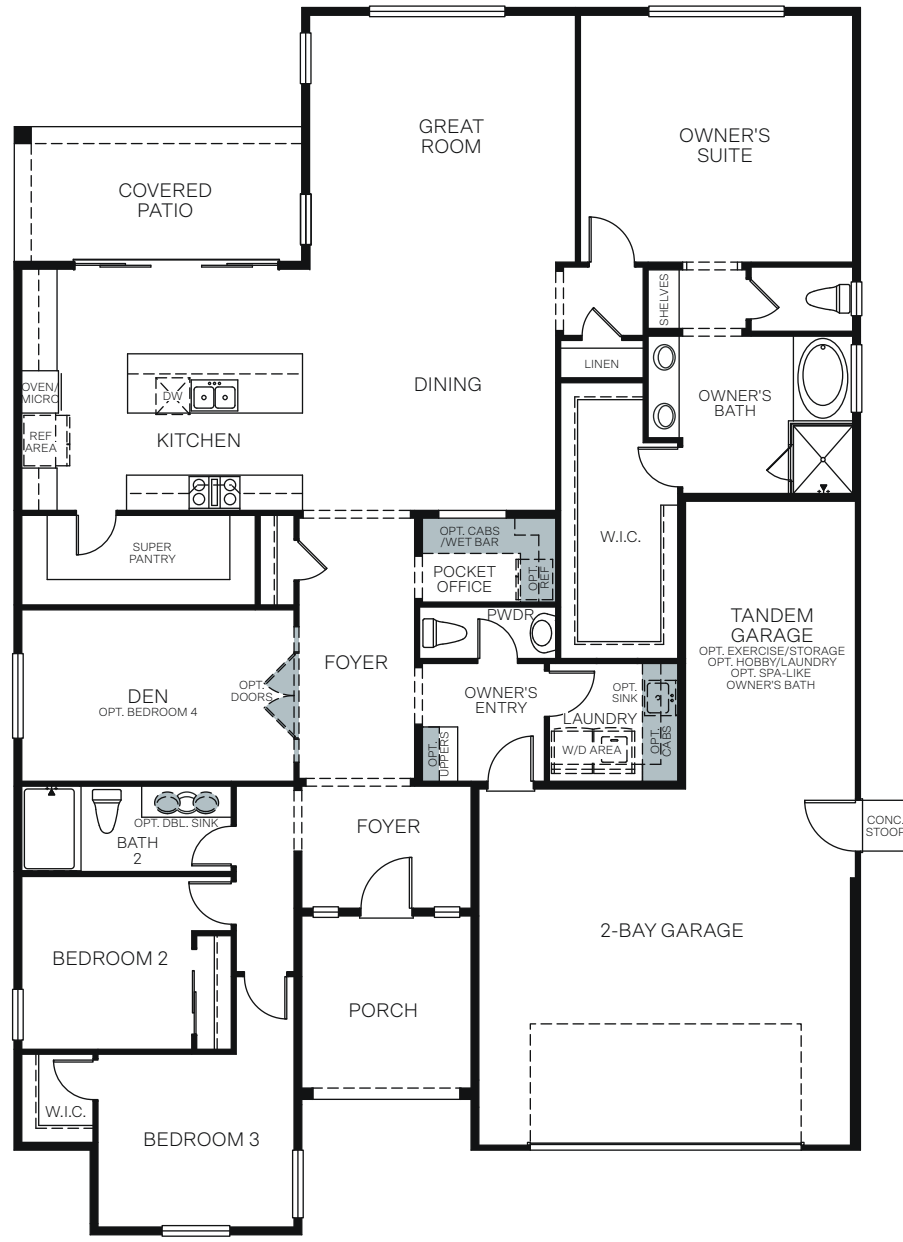

WoodsideHomes.com

Let's get you home.

The West Gardens

At Ella Gardens

THE ROSEMARY 5026

A - Cottage

B - Craftsman

C - Farmhouse

SINGLE STORY 2,381 - 2,557 SQ. FT.

FLOOR PLAN

OPT. CALIFORNIA ROOM

OPT. EXERCISE AND STORAGE ILO TANDEM GARAGE +99 Sq. Ft.

OPT. WALK-IN SHOWER

OPT. HOBBY AND LAUNDRY ILO TANDEM GARAGE +176 Sq. Ft.

OPT. BEDROOM 4 ILO DEN

OPT. BACK KITCHEN ILO SUPER PANTRY

OPT. SPA LIKE OWNER'S BATHROOM ILO TANDEM GARAGE +176 Sq. Ft.