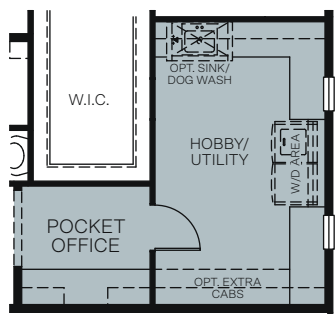

SINGLE STORY 2,381 - 2,557 SQ. FT.

FLOOR PLAN

OPT. CALIFORNIA ROOM

OPT. EXERCISE AND STORAGE ILO TANDEM GARAGE +99 Sq. Ft.

OPT. WALK-IN SHOWER

OPT. HOBBY AND LAUNDRY ILO TANDEM GARAGE +176 Sq. Ft.

OPT. BEDROOM 4 ILO DEN

OPT. BACK KITCHEN ILO SUPER PANTRY

OPT. SPA LIKE OWNER'S BATHROOM ILO TANDEM GARAGE +176 Sq. Ft.