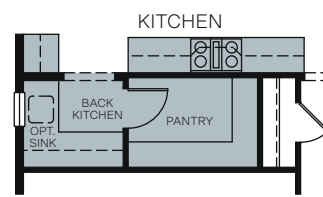

SINGLE STORY 2,381 - 2,557 SQ. FT.

FLOOR PLAN

OPT. CALIFORNIA ROOM

OPT. EXERCISE AND STORAGE ILO TANDEM GARAGE +99 Sq. Ft.

OPT. WALK-IN SHOWER

OPT. HOBBY AND LAUNDRY ILO TANDEM GARAGE +176 Sq. Ft.

OPT. BEDROOM 4 ILO DEN

OPT. BACK KITCHEN ILO SUPER PANTRY

OPT. SPA LIKE OWNER'S BATHROOM ILO TANDEM GARAGE +176 Sq. Ft.