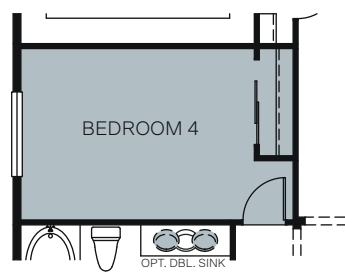

SINGLE STORY 2,381 - 2,557 SQ. FT.

FLOOR PLAN

OPT. CALIFORNIA ROOM

OPT. EXERCISE AND STORAGE ILO TANDEM GARAGE +99 Sq. Ft.

OPT. WALK-IN SHOWER

OPT. HOBBY AND LAUNDRY ILO TANDEM GARAGE +176 Sq. Ft.

OPT. BEDROOM 4 ILO DEN

OPT. BACK KITCHEN ILO SUPER PANTRY

OPT. SPA LIKE OWNER'S BATHROOM ILO TANDEM GARAGE +176 Sq. Ft.