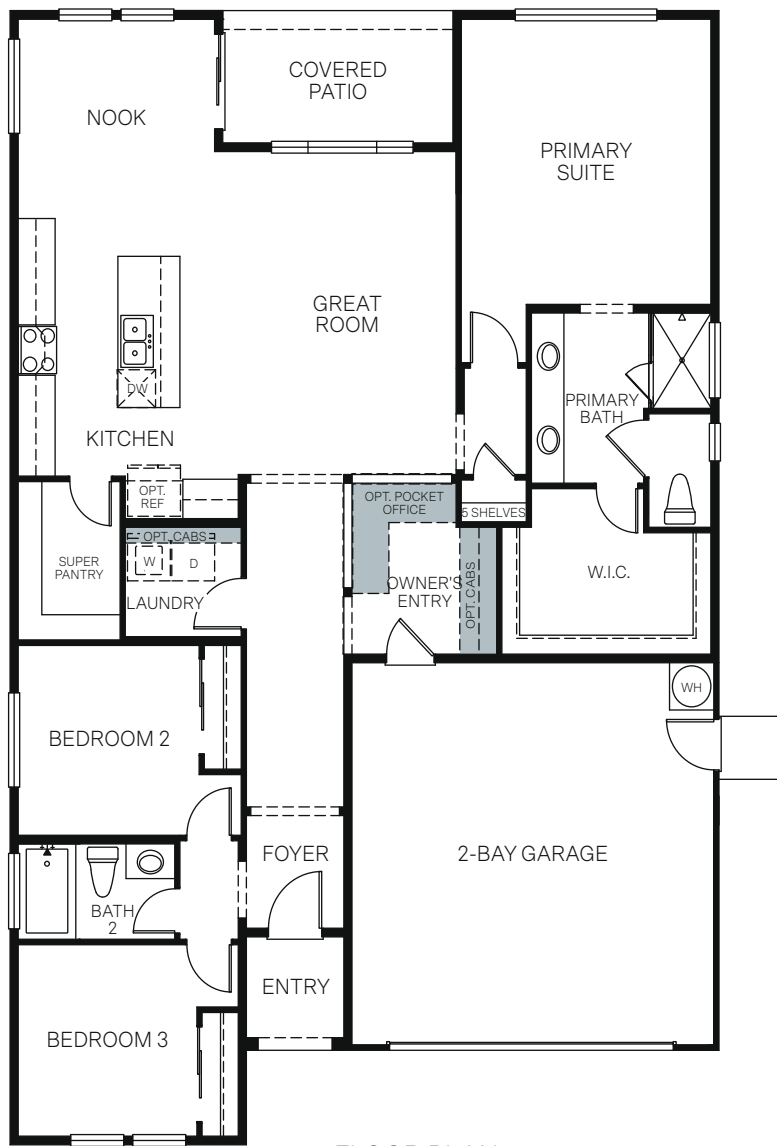

The East Gardens

At Ella Gardens

THE LILY 4025

SINGLE STORY 1,715 SQ. FT.

FLOOR PLAN

OPT. CALIFORNIA ROOM

OPT. BACK KITCHEN

Woodside Homes reserves the right to change floor plans, features, elevations, prices, materials and specifications without notice. All square footages and measurements are approximate. Please see Sales Professional for full details. October 2024.