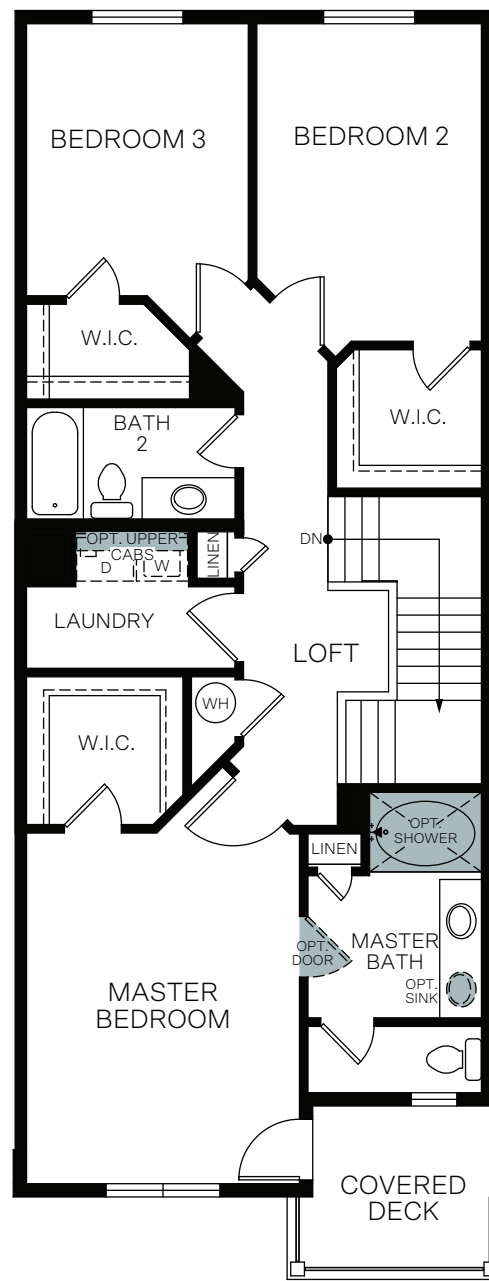

## At Meadowbrook

MADISON

5 Plex B

4 Plex C

6 Plex B

TWO-STORY 1,611 SQ. FT.

FIRST FLOOR  
622 Sq. Ft.

SECOND FLOOR  
989 Sq. Ft.

FLOOR PLAN LAYOUT

4 PLEX C

5 PLEX B

6 PLEX B