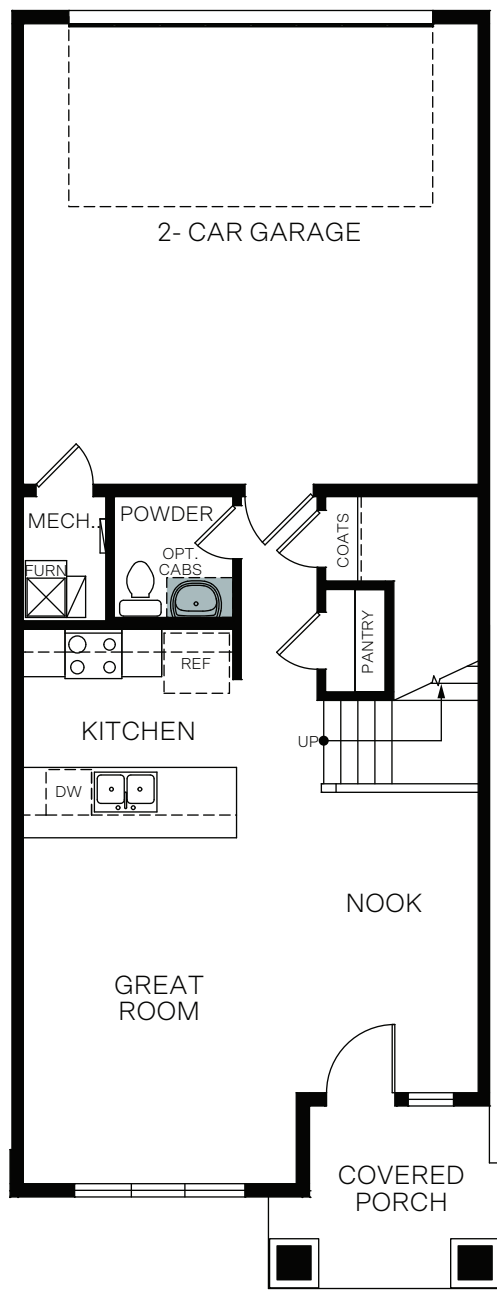

## At Meadowbrook

MADISON

5 Plex B

4 Plex C

6 Plex B

TWO-STORY 1,611 SQ. FT.

FIRST FLOOR  
622 Sq. Ft.

SECOND FLOOR  
989 Sq. Ft.

FLOOR PLAN LAYOUT

4 PLEX C

5 PLEX B

6 PLEX B