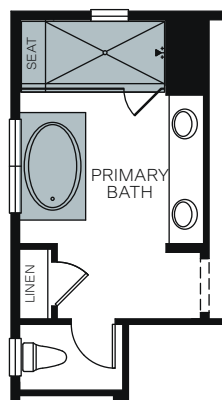

D - European Cottage

TWO STORY 3,537 SQ. FT.

FIRST FLOOR

SECOND FLOOR

OPTIONS

OPT. BEDROOM 5 ILO DEN

OPT. SEPARATE TUB/SHOWER

OPT. WALK-IN SHOWER