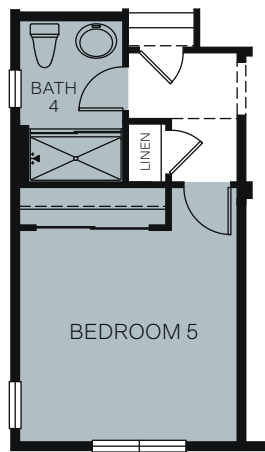

D - European Cottage

TWO STORY 3,537 SQ. FT.

FIRST FLOOR

SECOND FLOOR

OPTIONS

OPT. BEDROOM 5 ILO DEN

OPT. SEPARATE TUB/SHOWER

OPT. WALK-IN SHOWER