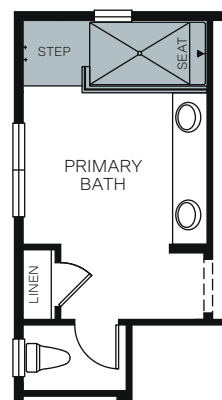

D - European Cottage

TWO STORY 3,537 SQ. FT.

FIRST FLOOR

SECOND FLOOR

OPTIONS

OPT. BEDROOM 5 ILO DEN

OPT. SEPARATE TUB/SHOWER

OPT. WALK-IN SHOWER