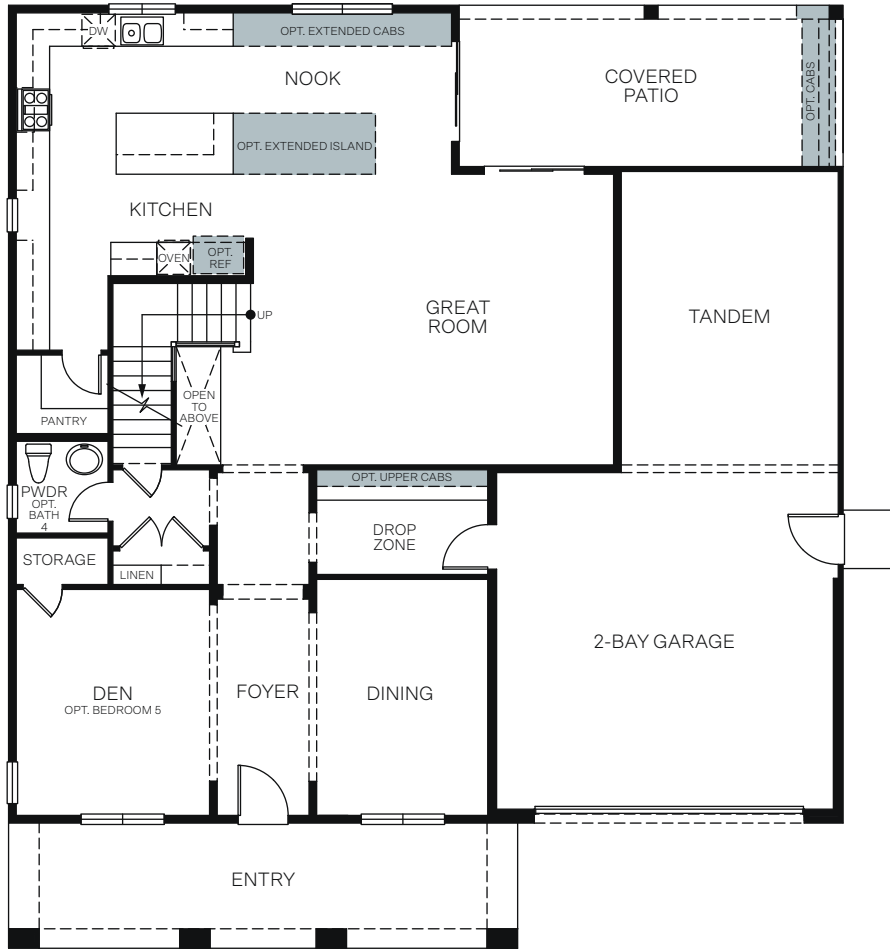

WoodsideHomes.com

Let's get you home.

The Woodlands

At Brooklyn Trail

MARIGOLD 5042

A - Stucco Bungalow

B - Craftsman

C - Farmhouse

D - European Cottage

TWO STORY 3,537 SQ. FT.

FIRST FLOOR

SECOND FLOOR

OPTIONS

OPT. BEDROOM 5 ILO DEN

OPT. SEPARATE TUB/SHOWER

OPT. WALK-IN SHOWER