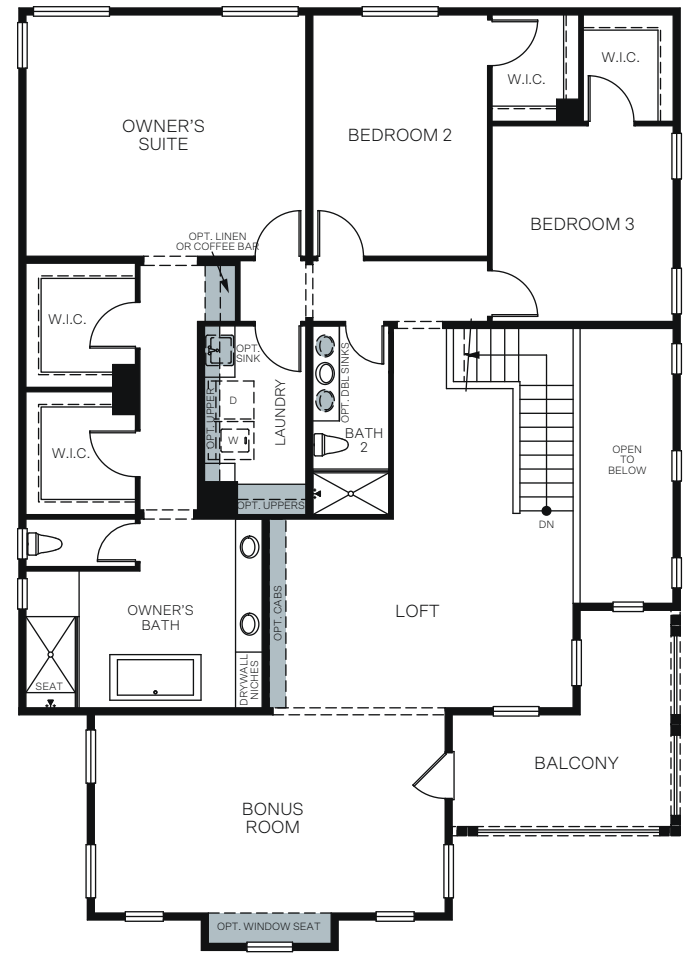

WoodsideHomes.com

Let's get you home.

Ivy Gate Series

At Farmstead

THE CHATEAU W/ BONUS 6551

A - Traditional Farmhouse

B - Modern Farmhouse

C - Artisan Farmhouse

TWO STORY 4,943 SQ. FT.

FIRST FLOOR

SECOND FLOOR

OPTIONS

OPT. POOL BATH AT PANTRY