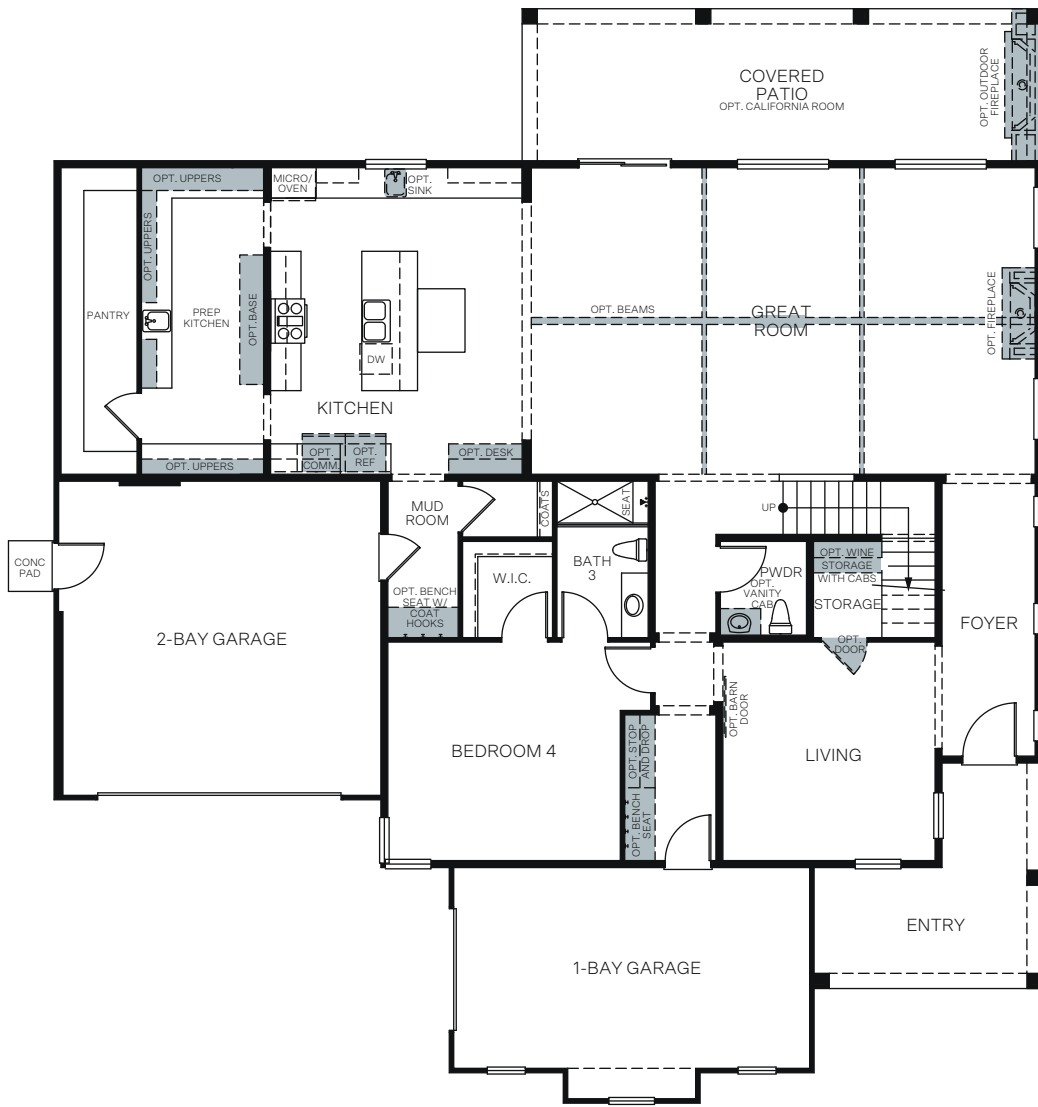

WoodsideHomes.com

Let's get you home.

Ivy Gate Series

At Farmstead

THE CHATEAU W/ BONUS 6551

A - Traditional Farmhouse

B - Modern Farmhouse

C - Artisan Farmhouse

TWO STORY 4,943 SQ. FT.

FIRST FLOOR

SECOND FLOOR

OPTIONS

OPT. POOL BATH AT PANTRY