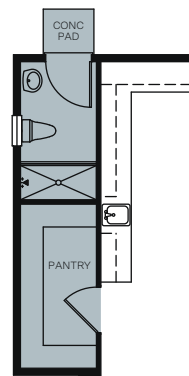

TWO STORY 4,943 SQ. FT.

FIRST FLOOR

SECOND FLOOR

OPTIONS

OPT. POOL BATH AT PANTRY